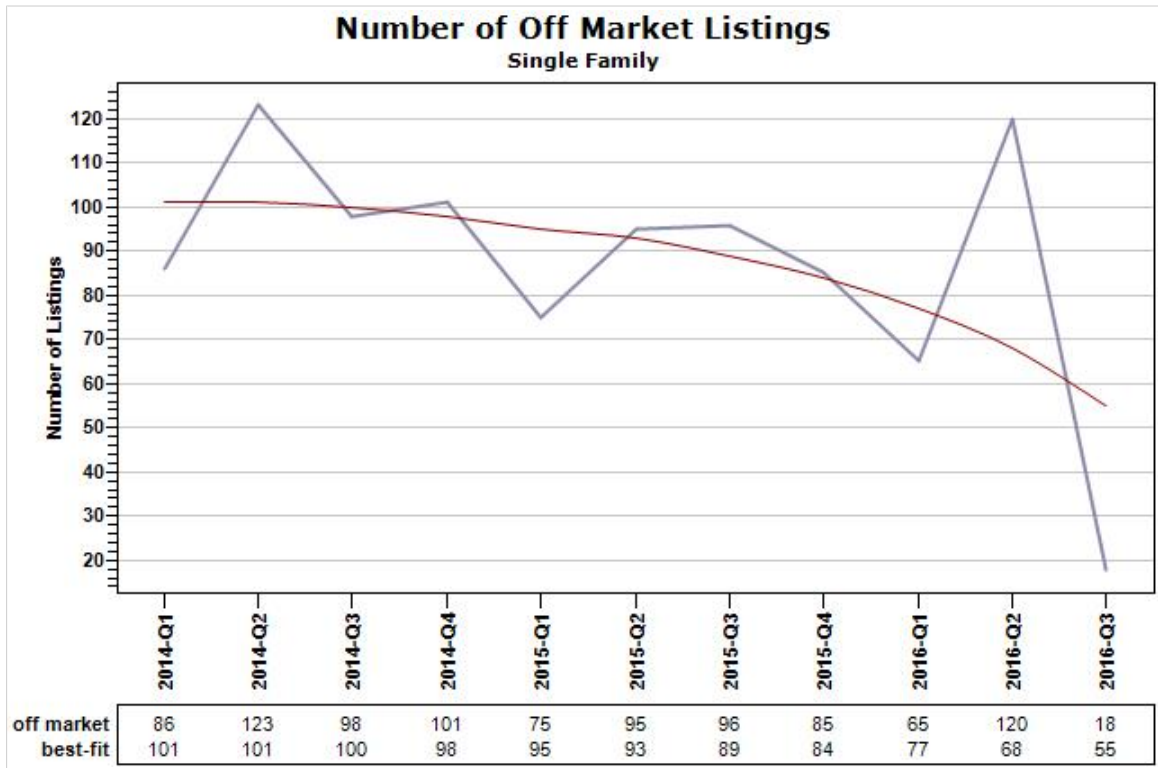

Market Report : CAVE CREEK, AZ

Data Source: MLS