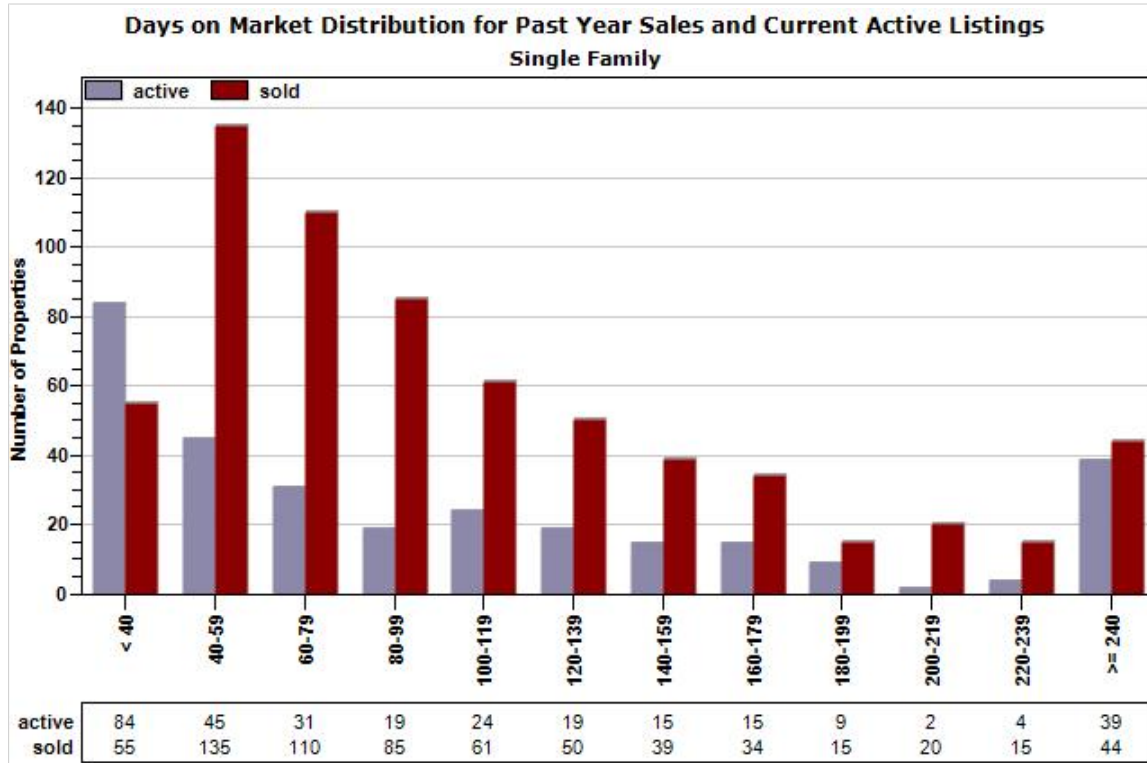

Russ
Lyon

Sotheby's
INTERNATIONAL REALTY

Created: 07/14/2016

Market Report : CAVE CREEK, AZ

Data Source: MLS