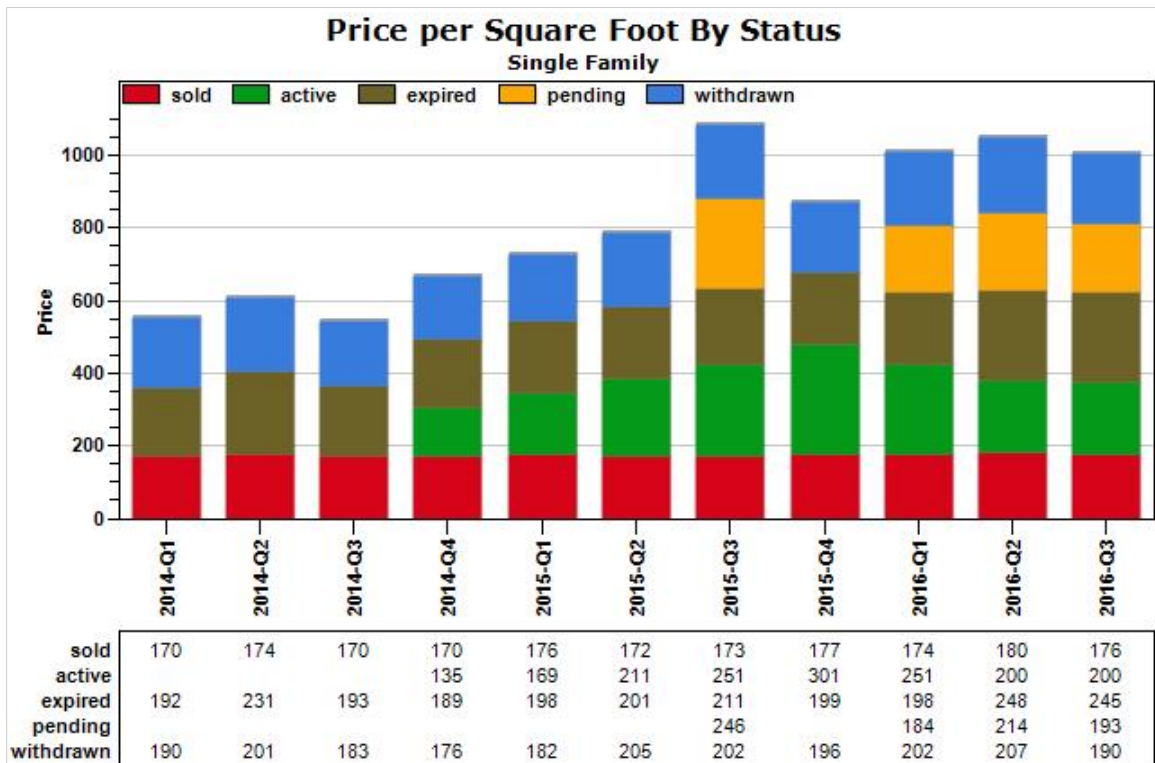

Data Source: MLS

State: AZ; County: 04013; City: CAVE CREEK