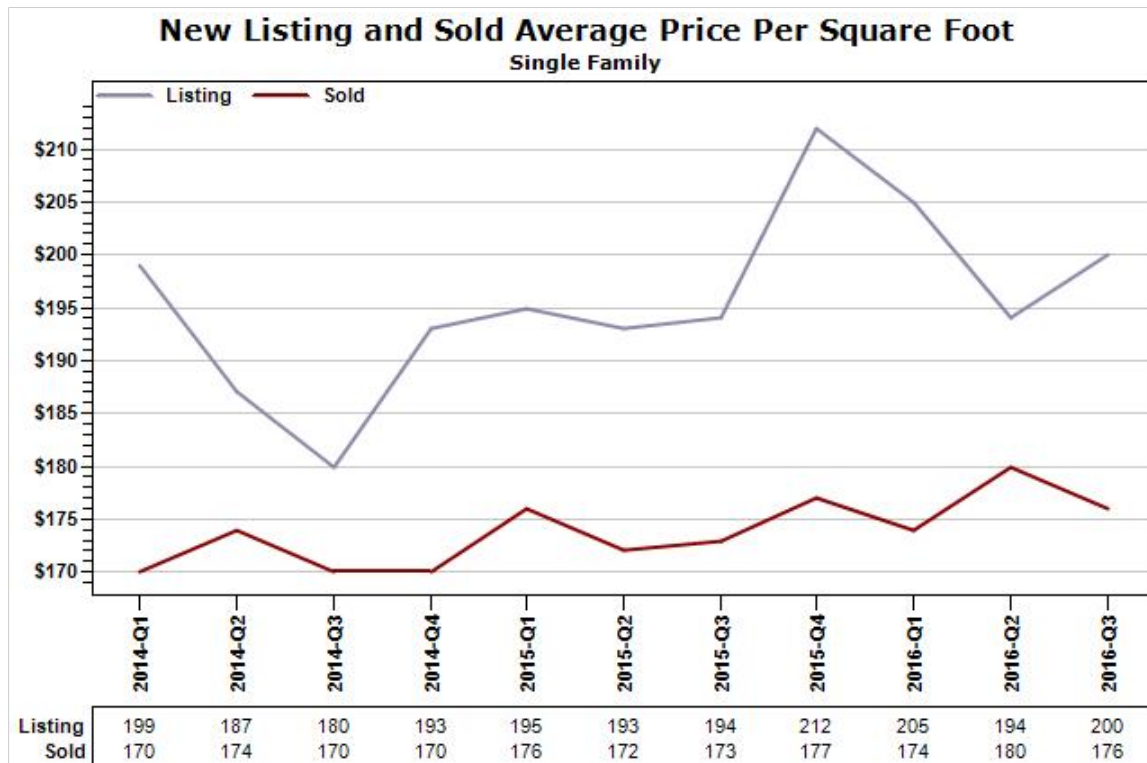

Data Source: MLS

State: AZ; County: 04013; City: CAVE CREEK