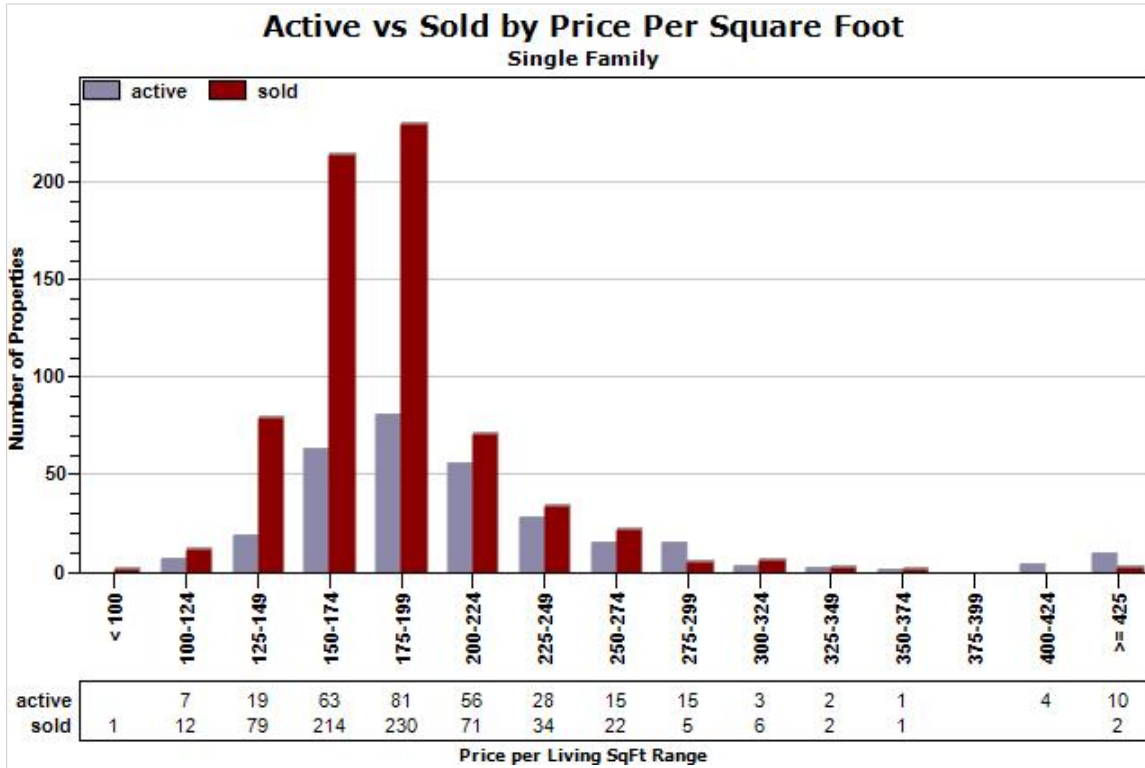

Russ
Lyon

Sotheby's
INTERNATIONAL REALTY

Created: 07/14/2016

Market Report : CAVE CREEK, AZ

Data Source: MLS