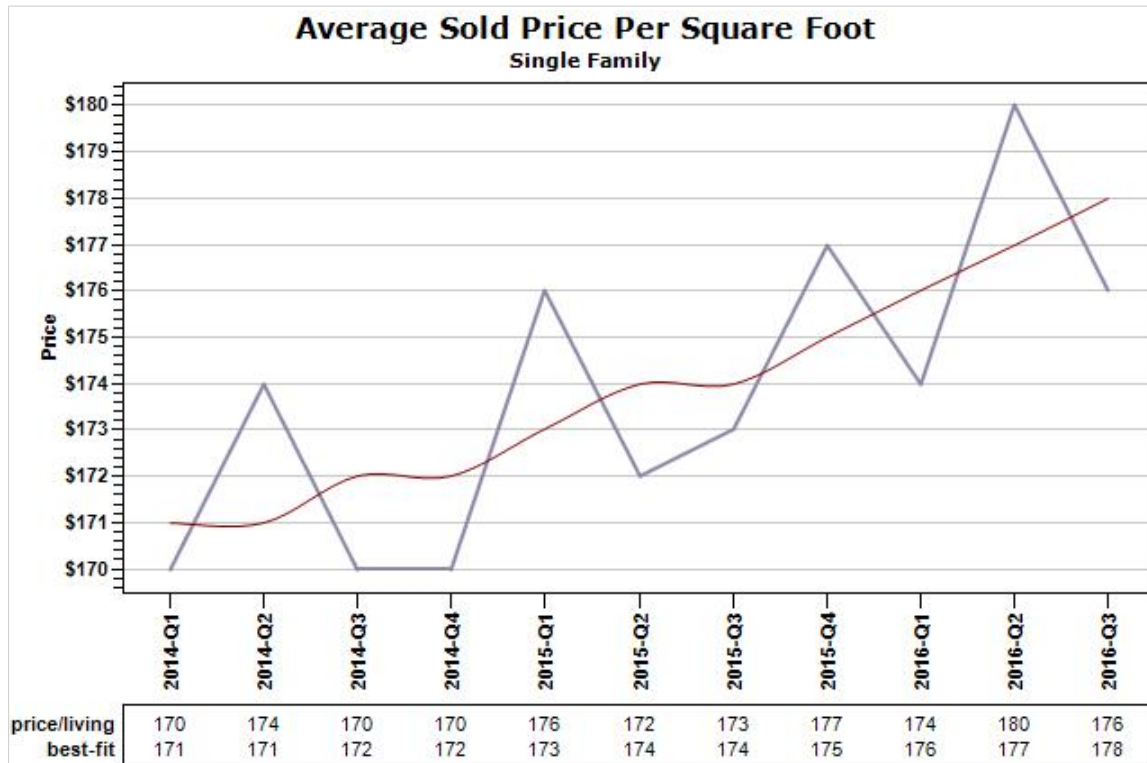

Russ
Lyon

Sotheby's
INTERNATIONAL REALTY

Created: 07/14/2016

Market Report : CAVE CREEK, AZ

Data Source: MLS

Data Source: MLS

State: AZ; County: 04013; City: CAVE CREEK

Market Report : CAVE CREEK, AZ