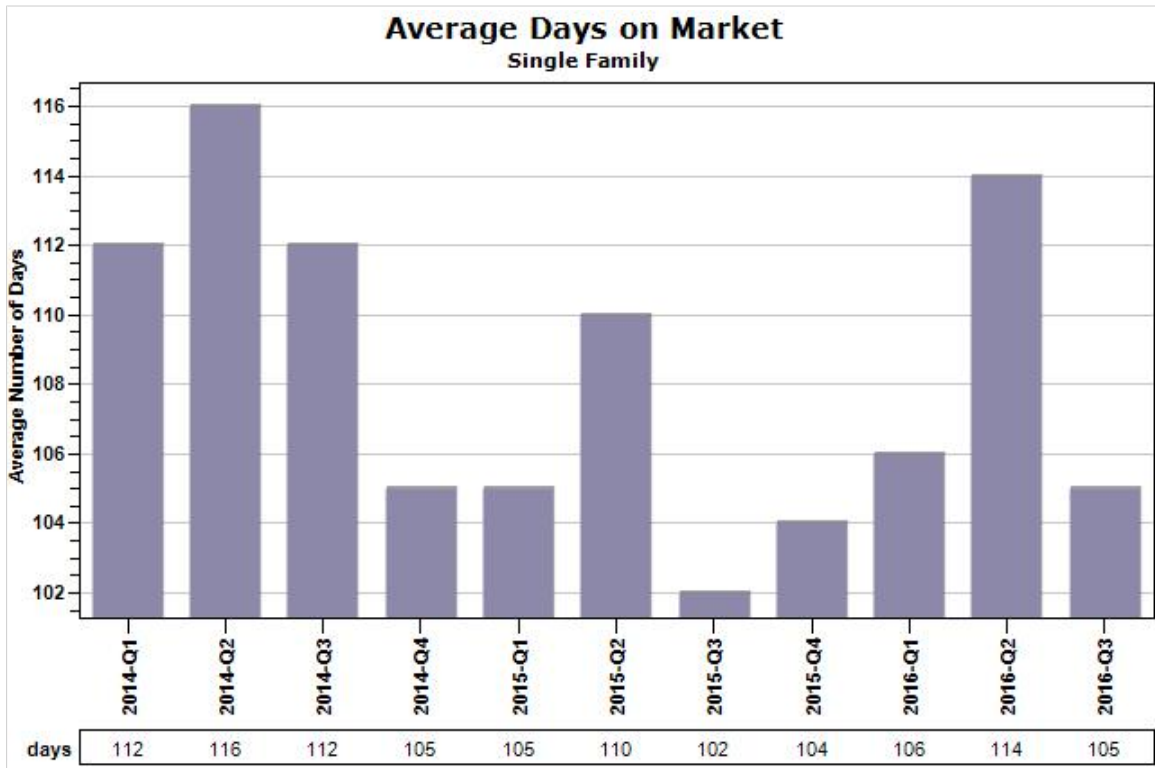

Russ
Lyon

Sotheby's
INTERNATIONAL REALTY

Created: 07/14/2016

Market Report : CAVE CREEK, AZ

Data Source: MLS

Data Source: MLS

State: AZ; County: 04013; City: CAVE CREEK

Market Report : CAVE CREEK, AZ