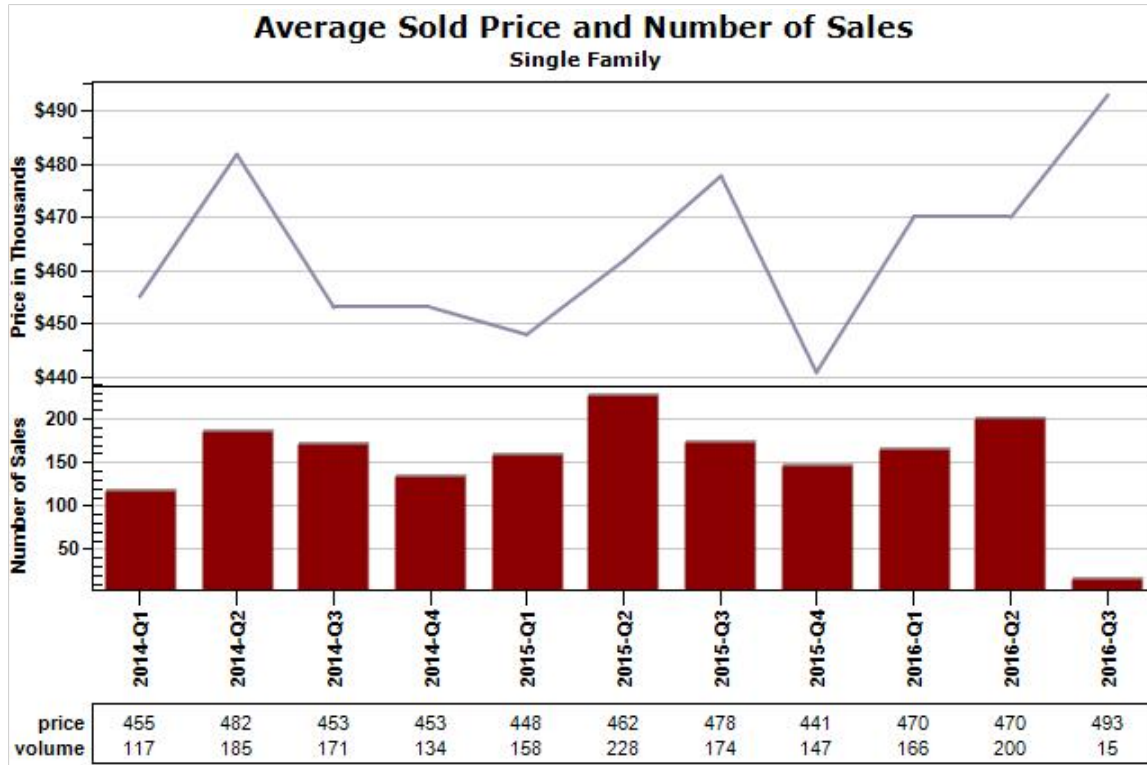

Russ
Lyon

Sotheby's
INTERNATIONAL REALTY

Created: 07/14/2016

Market Report : CAVE CREEK, AZ

Data Source: MLS

Data Source: MLS

State: AZ; County: 04013; City: CAVE CREEK

Market Report : CAVE CREEK, AZ