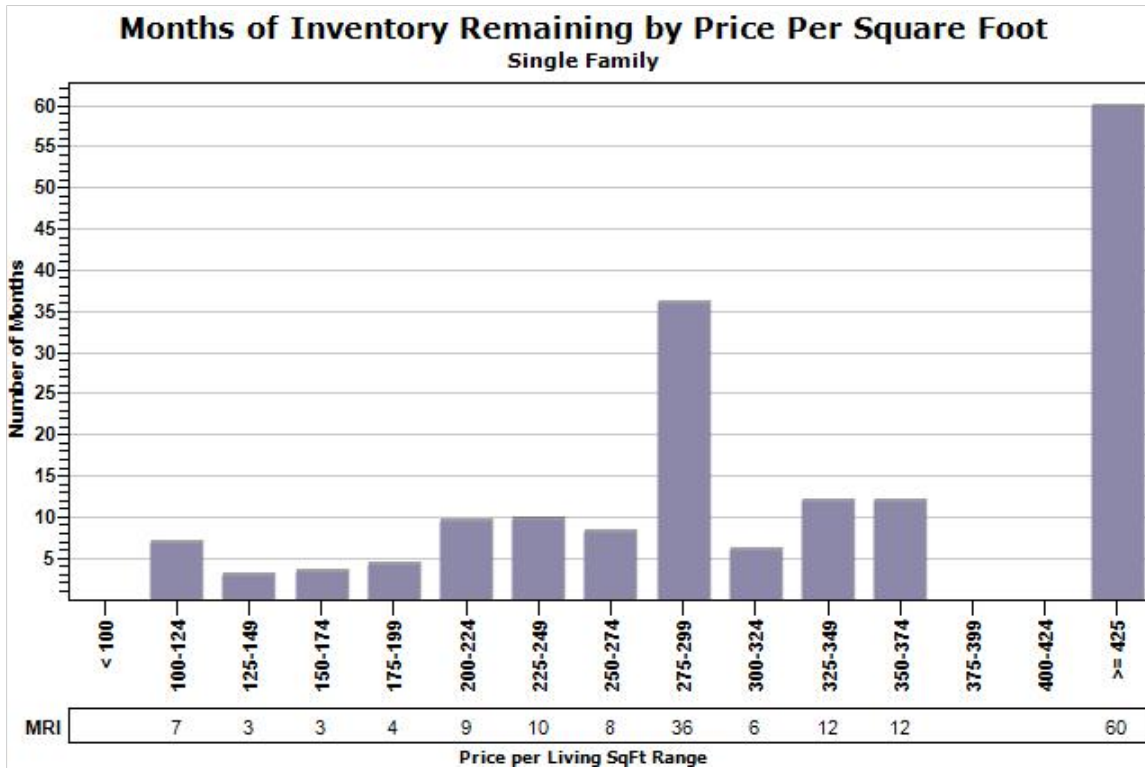

Data Source: MLS

State: AZ; County: 04013; City: CAVE CREEK