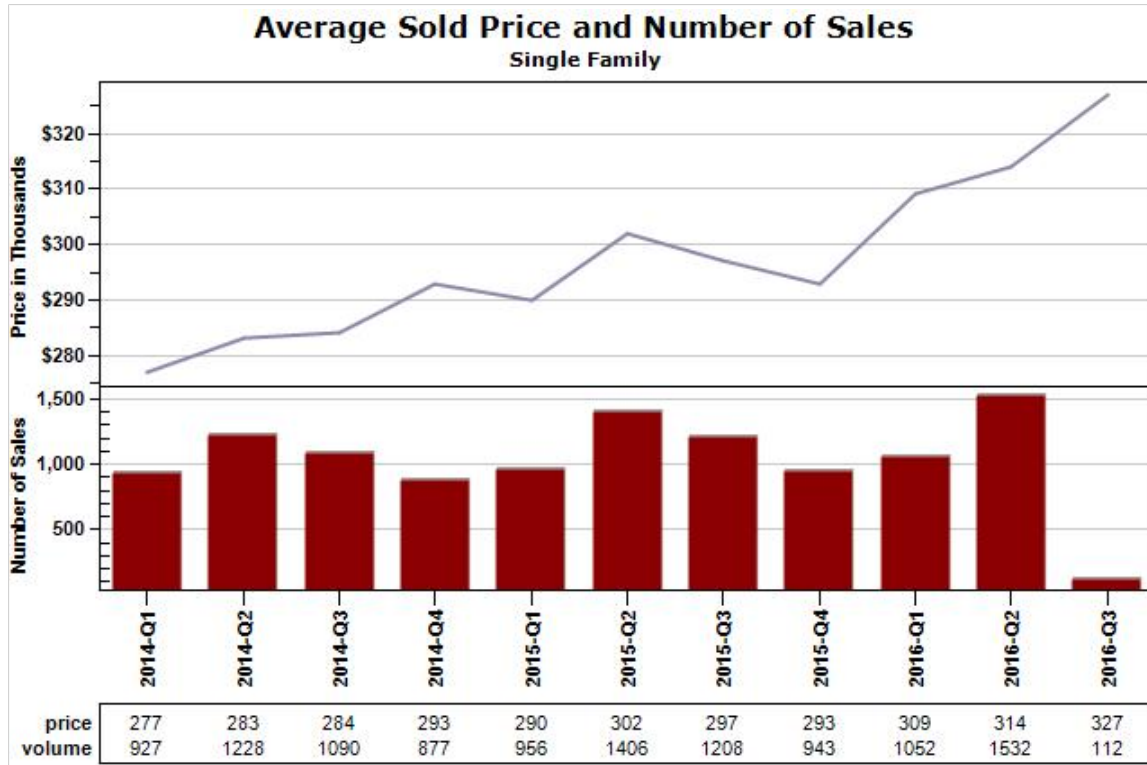

Russ  
Lyon

Sotheby's  
INTERNATIONAL REALTY

Created: 07/14/2016

Market Report : CHANDLER, AZ

Data Source: MLS

Data Source: MLS

State: AZ; County: 04013; Zip: 85224, 85225, 85226, 85244, 85246, 85248, 85249, 85286