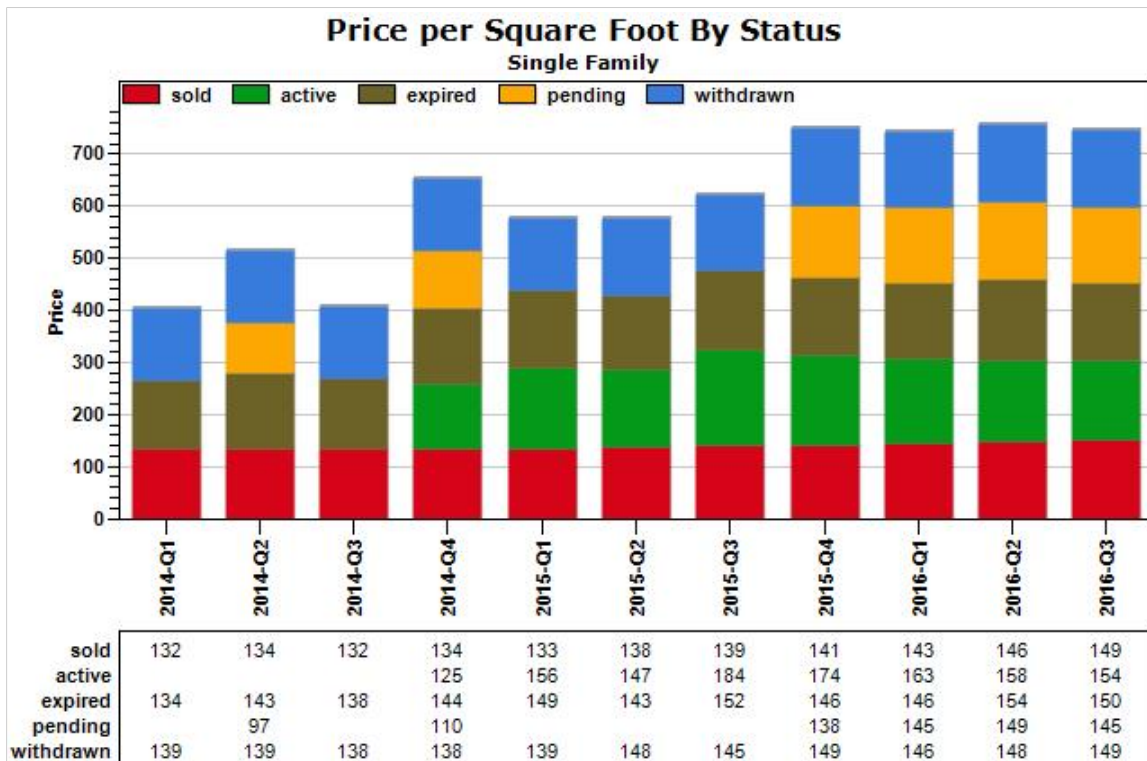

Russ  
Lyon

Sotheby's  
INTERNATIONAL REALTY

Created: 07/14/2016

Market Report : CHANDLER, AZ

Data Source: MLS

Data Source: MLS

State: AZ; County: 04013; Zip: 85224, 85225, 85226, 85244, 85246, 85248, 85249, 85286