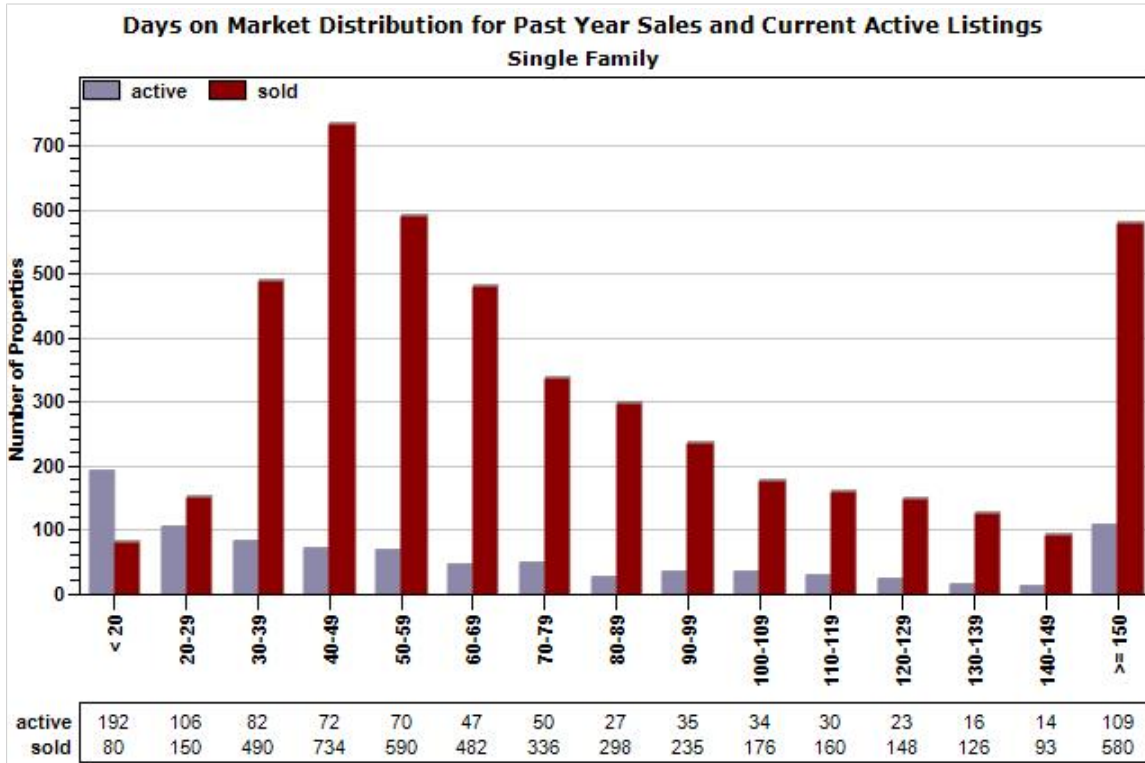

Russ
Lyon

Sotheby's
INTERNATIONAL REALTY

Created: 07/14/2016

Market Report : CHANDLER, AZ

Data Source: MLS