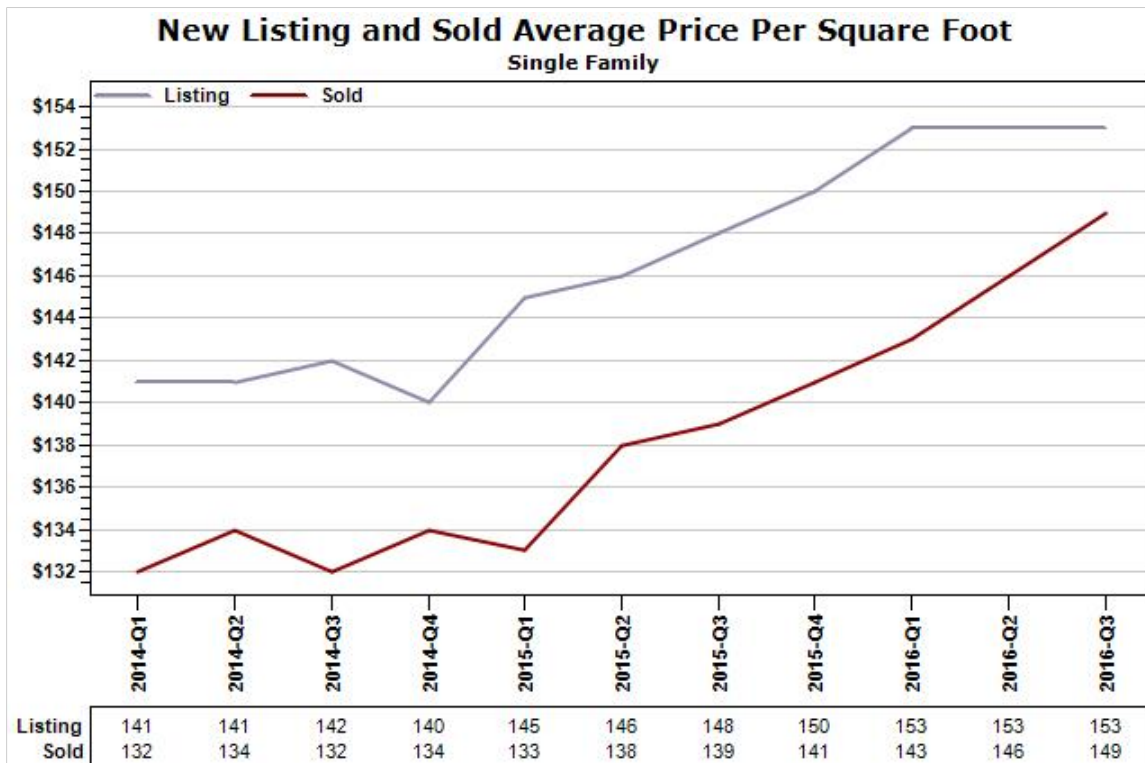

Data Source: MLS

State: AZ; County: 04013; Zip: 85224, 85225, 85226, 85244, 85246, 85248, 85249, 85286