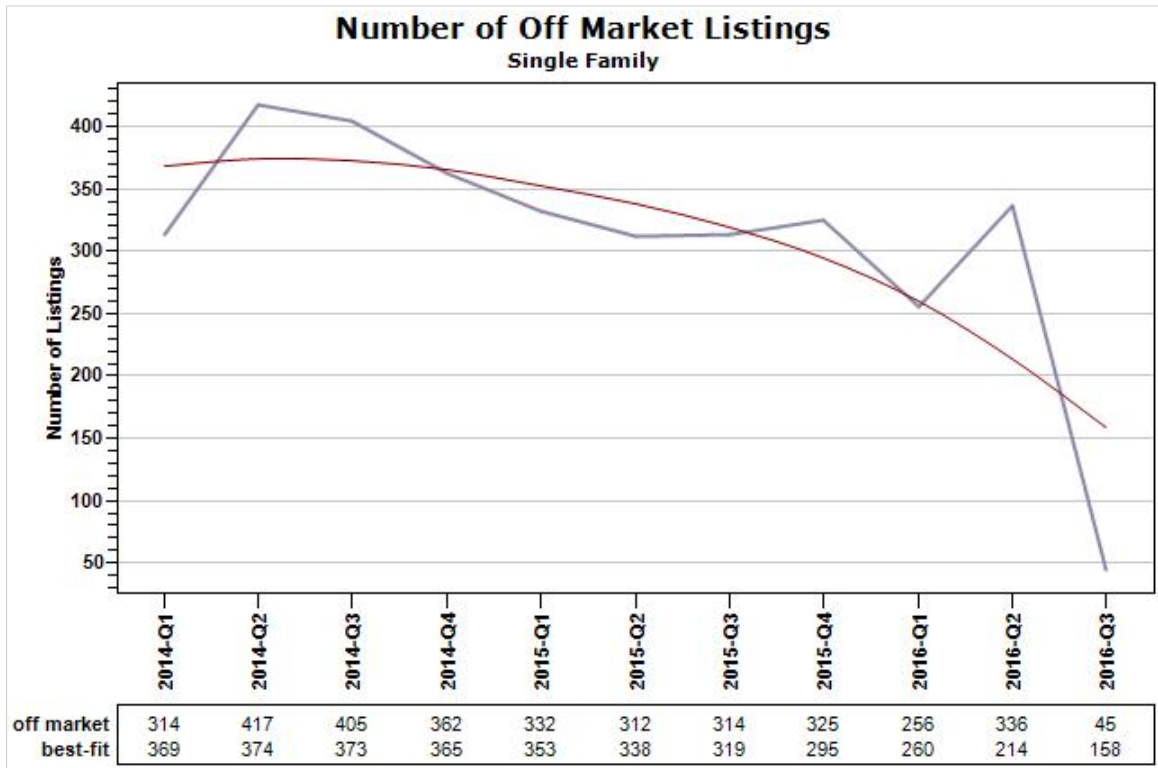

Market Report : CHANDLER, AZ

Data Source: MLS