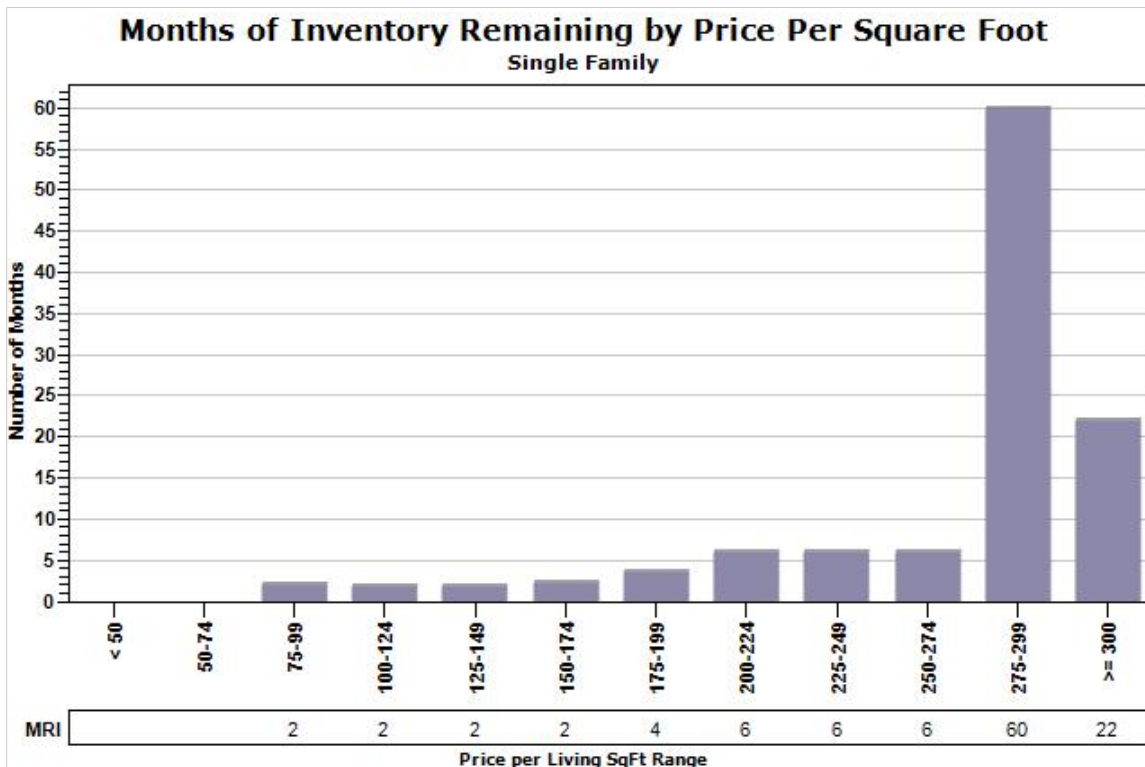

Data Source: MLS

State: AZ; County: 04013; Zip: 85224, 85225, 85226, 85244, 85246, 85248, 85249, 85286