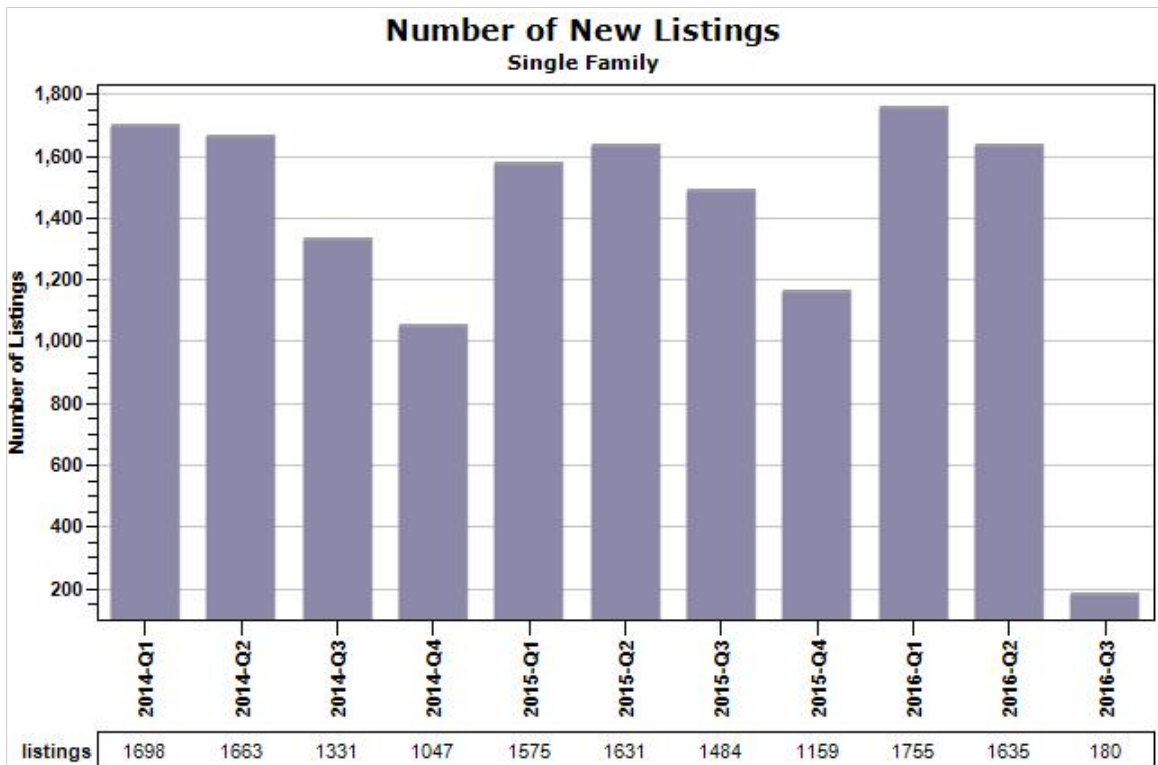

Data Source: MLS

State: AZ; County: 04013; Zip: 85224, 85225, 85226, 85244, 85246, 85248, 85249, 85286