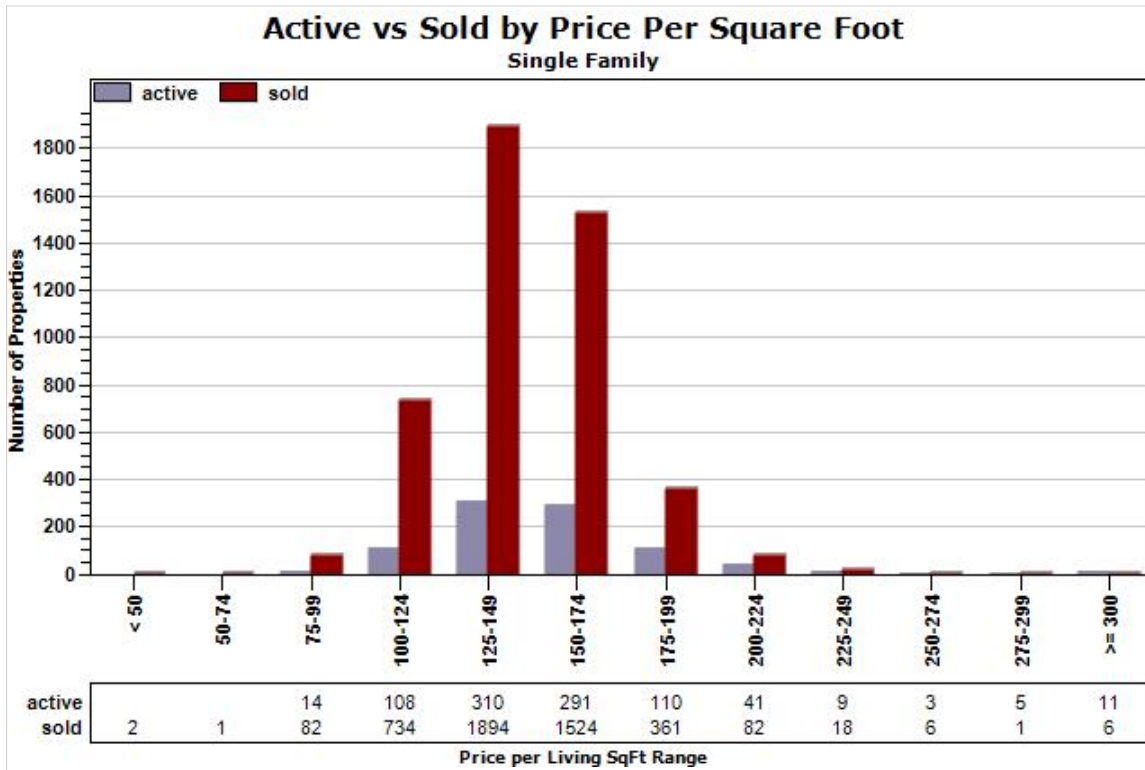

Russ
Lyon

Sotheby's
INTERNATIONAL REALTY

Created: 07/14/2016

Market Report : CHANDLER, AZ

Data Source: MLS