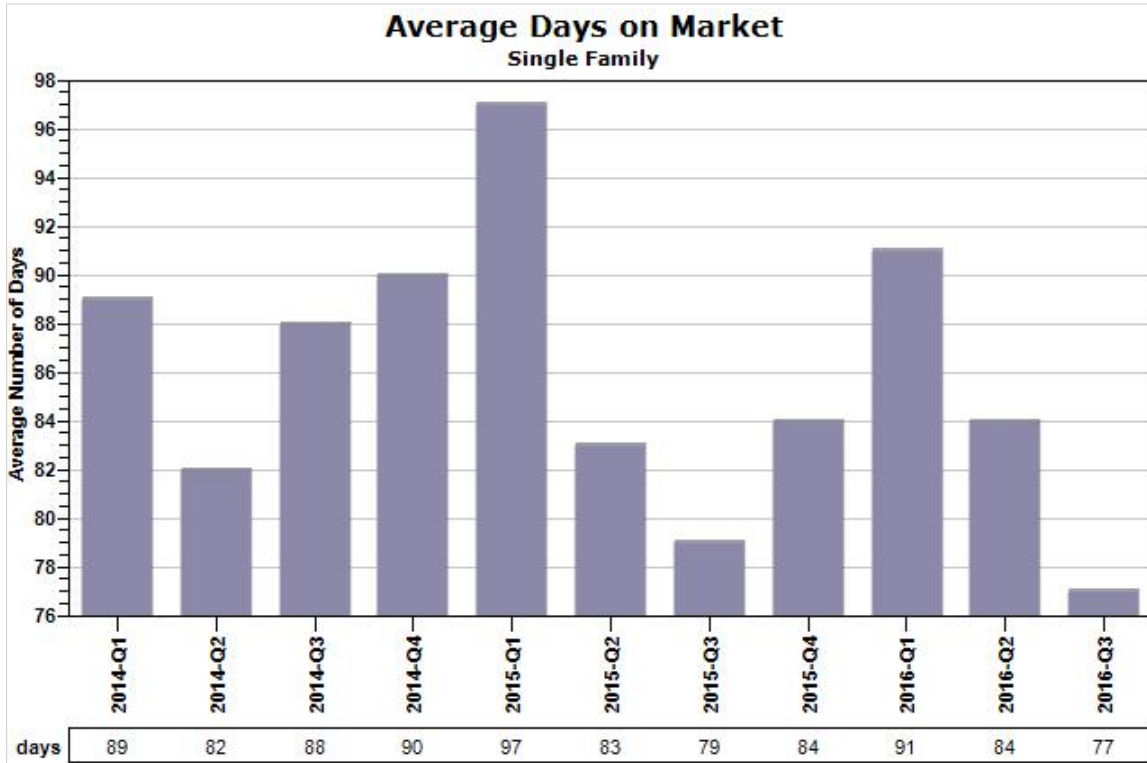

Russ
Lyon

Sotheby's
INTERNATIONAL REALTY

Created: 07/14/2016

Market Report : CHANDLER, AZ

Data Source: MLS