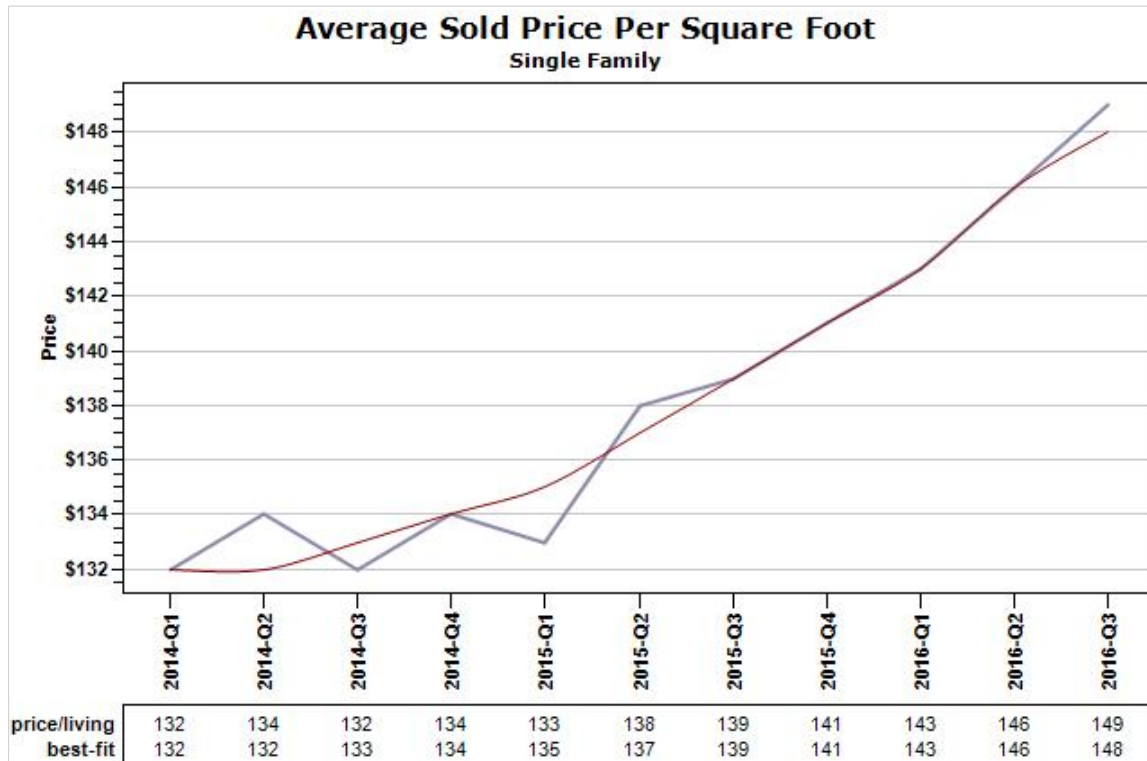

Russ  
Lyon

Sotheby's  
INTERNATIONAL REALTY

Created: 07/14/2016

Market Report : CHANDLER, AZ

Data Source: MLS

Data Source: MLS

State: AZ; County: 04013; Zip: 85224, 85225, 85226, 85244, 85246, 85248, 85249, 85286