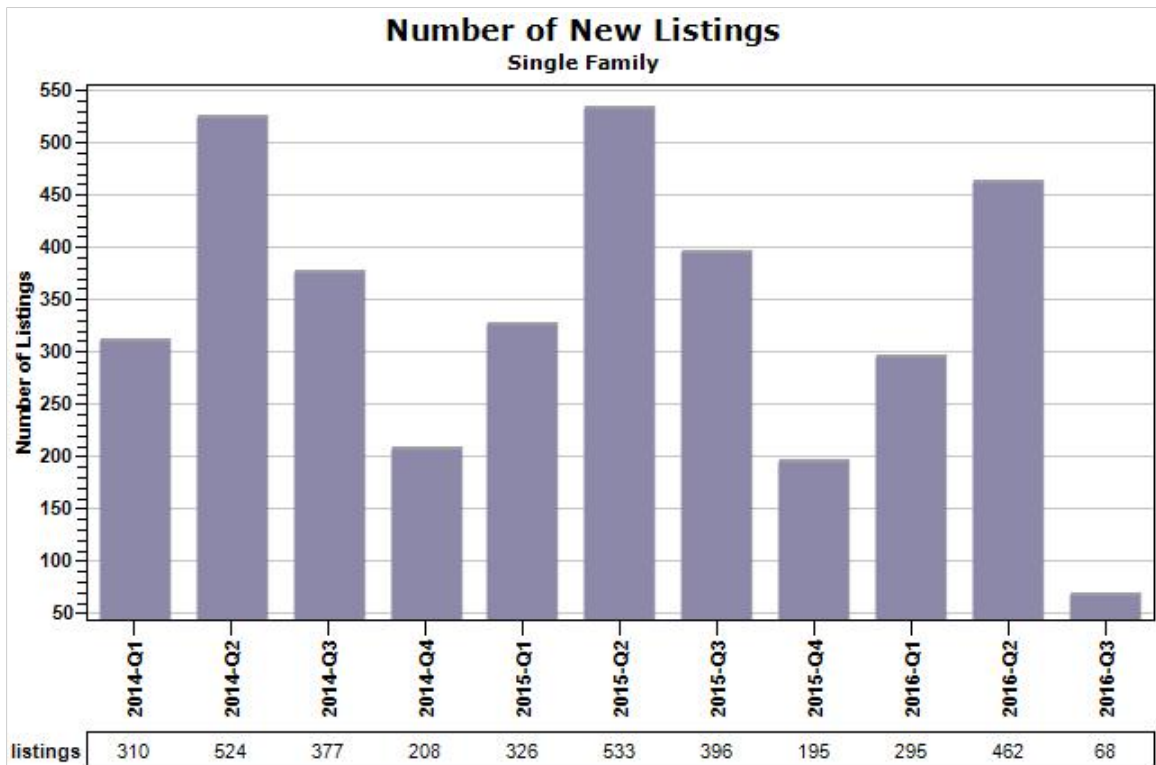

Data Source: MLS

State: AZ; County: 04005; Zip: 86001, 86002, 86003, 86004, 86005, 86011