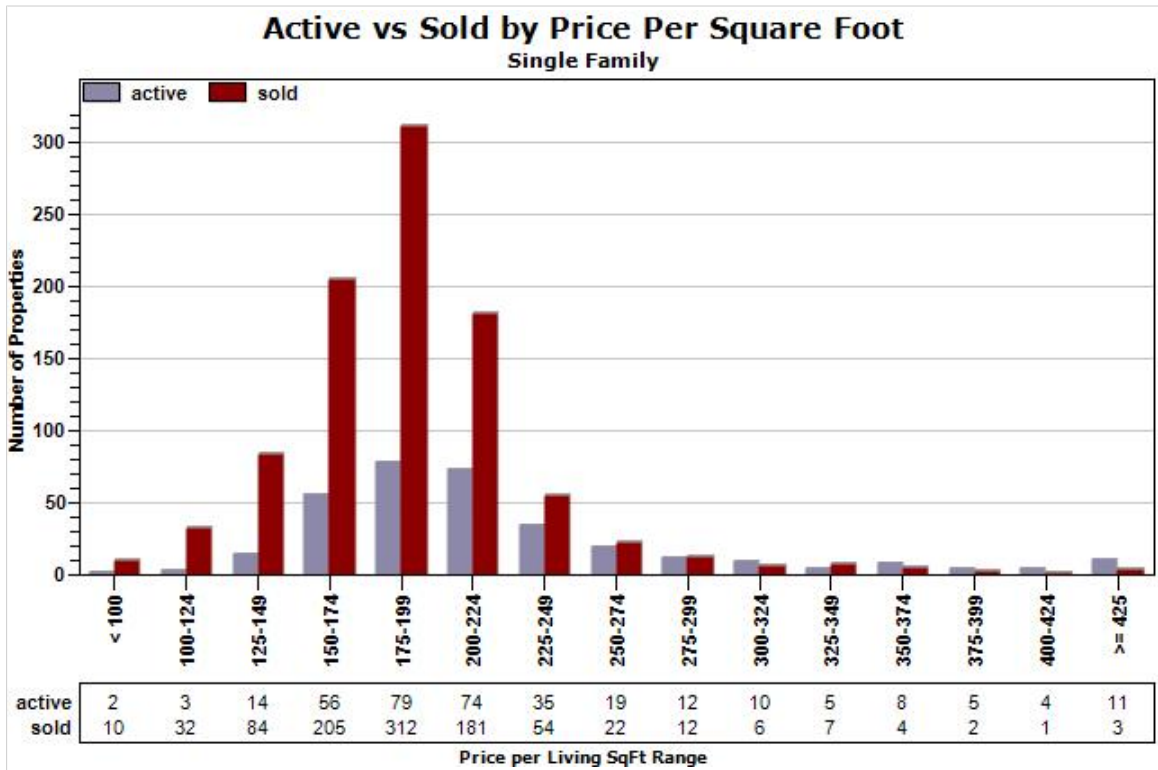

Market Report : FLAGSTAFF, AZ

Data Source: MLS

Data Source: MLS

State: AZ; County: 04005; Zip: 86001, 86002, 86003, 86004, 86005, 86011

Market Report : FLAGSTAFF, AZ

Data Source: MLS

Data Source: MLS

State: AZ; County: 04005; Zip: 86001, 86002, 86003, 86004, 86005, 86011