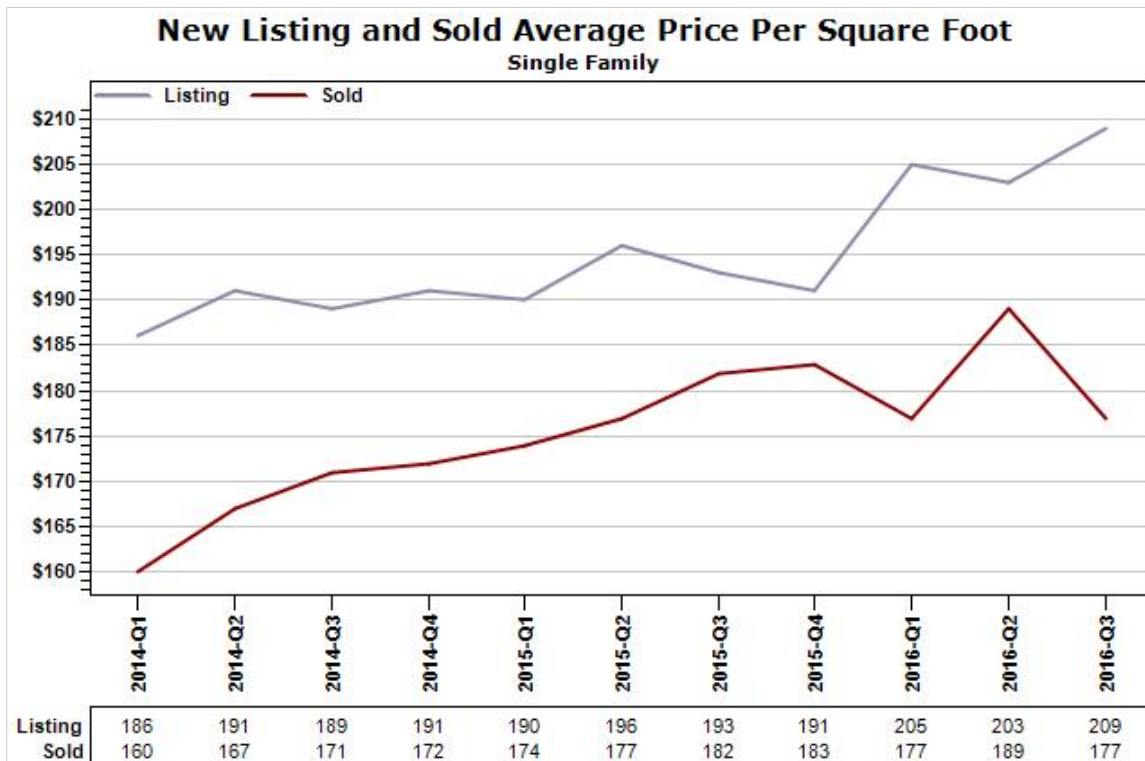

Russ
Lyon

Sotheby's
INTERNATIONAL REALTY

Created: 07/14/2016

Market Report : FLAGSTAFF, AZ

Data Source: MLS

Data Source: MLS

State: AZ; County: 04005; Zip: 86001, 86002, 86003, 86004, 86005, 86011

Market Report : FLAGSTAFF, AZ