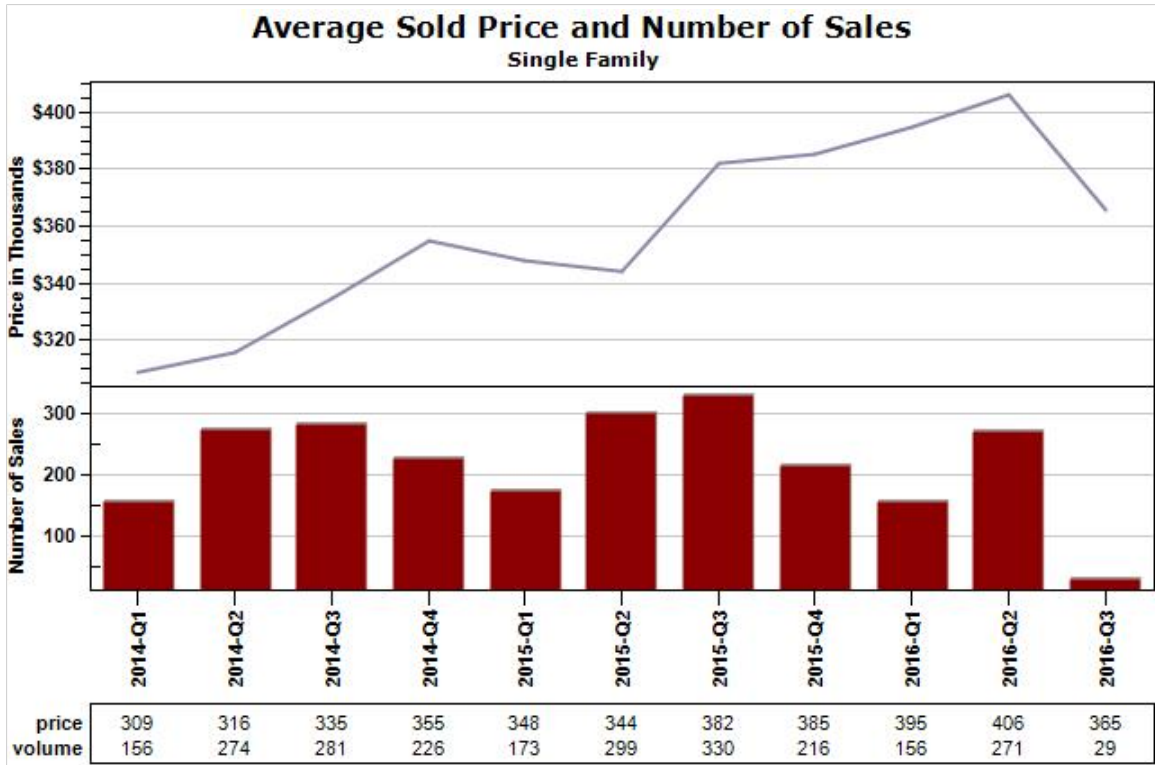

Market Report : FLAGSTAFF, AZ

Data Source: MLS

Data Source: MLS

State: AZ; County: 04005; Zip: 86001, 86002, 86003, 86004, 86005, 86011

Market Report : FLAGSTAFF, AZ

Data Source: MLS

Data Source: MLS

State: AZ; County: 04005; Zip: 86001, 86002, 86003, 86004, 86005, 86011