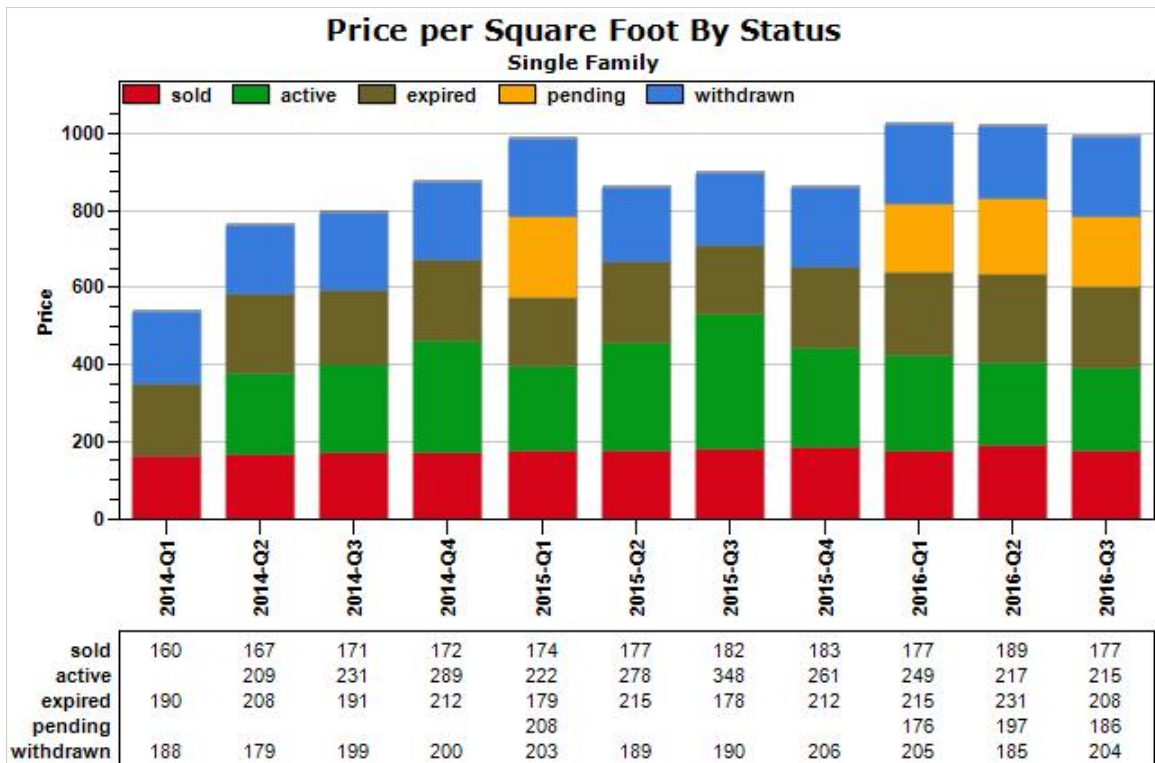

Market Report : FLAGSTAFF, AZ

Data Source: MLS

Data Source: MLS

State: AZ; County: 04005; Zip: 86001, 86002, 86003, 86004, 86005, 86011

Market Report : FLAGSTAFF, AZ

Data Source: MLS

Data Source: MLS

State: AZ; County: 04005; Zip: 86001, 86002, 86003, 86004, 86005, 86011