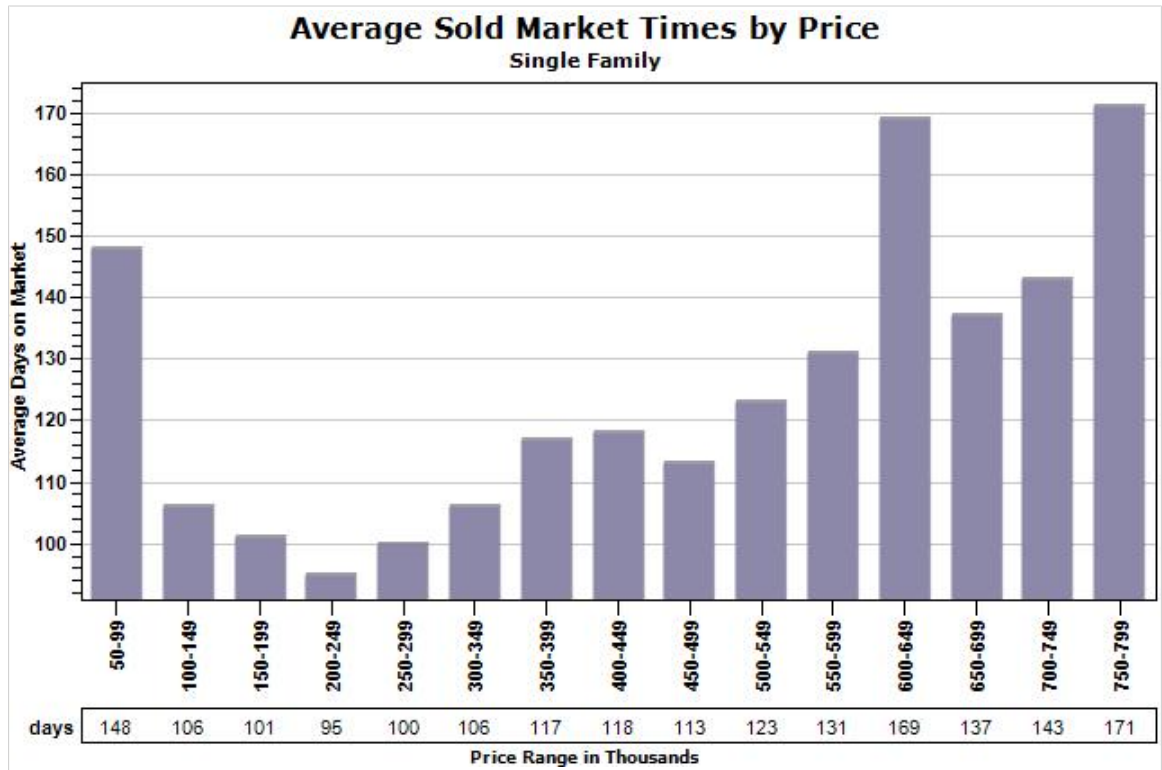

Russ
Lyon

Sotheby's
INTERNATIONAL REALTY

Created: 07/14/2016

Market Report : FLAGSTAFF, AZ

Data Source: MLS

Data Source: MLS

State: AZ; County: 04005; Zip: 86001, 86002, 86003, 86004, 86005, 86011

Market Report : FLAGSTAFF, AZ