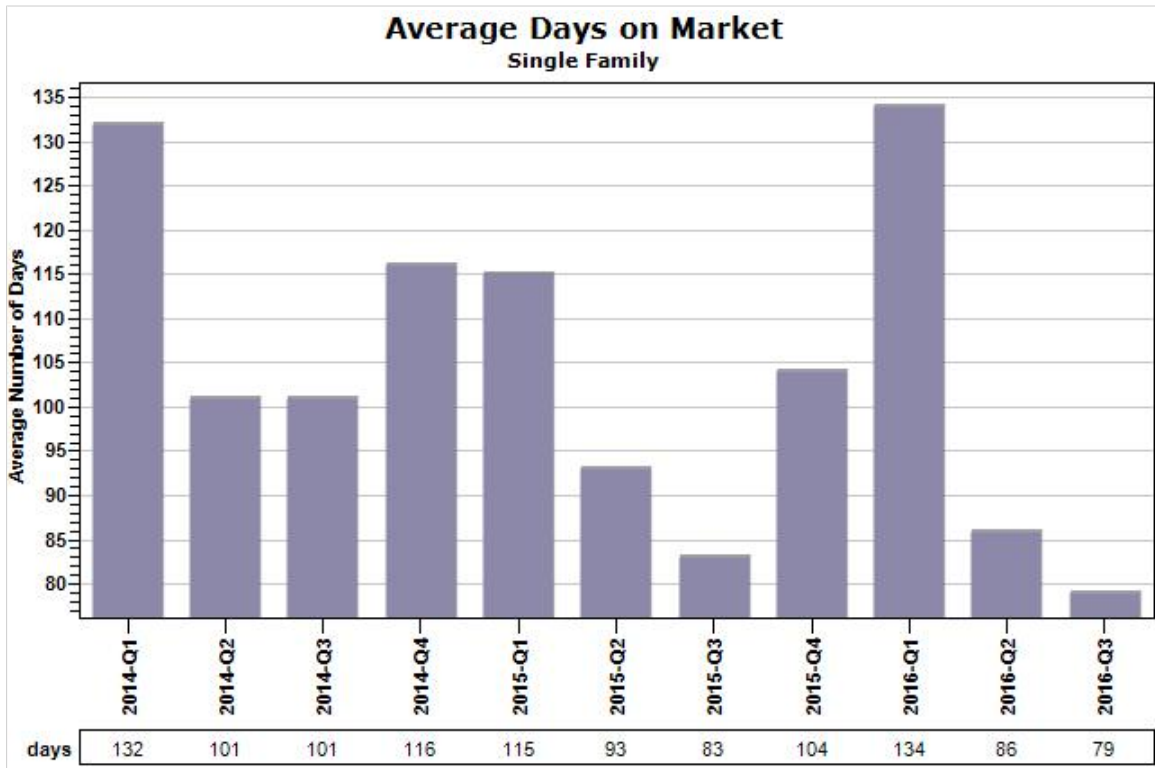

Market Report : FLAGSTAFF, AZ

Data Source: MLS

Data Source: MLS

State: AZ; County: 04005; Zip: 86001, 86002, 86003, 86004, 86005, 86011

Market Report : FLAGSTAFF, AZ

Data Source: MLS

Data Source: MLS

State: AZ; County: 04005; Zip: 86001, 86002, 86003, 86004, 86005, 86011