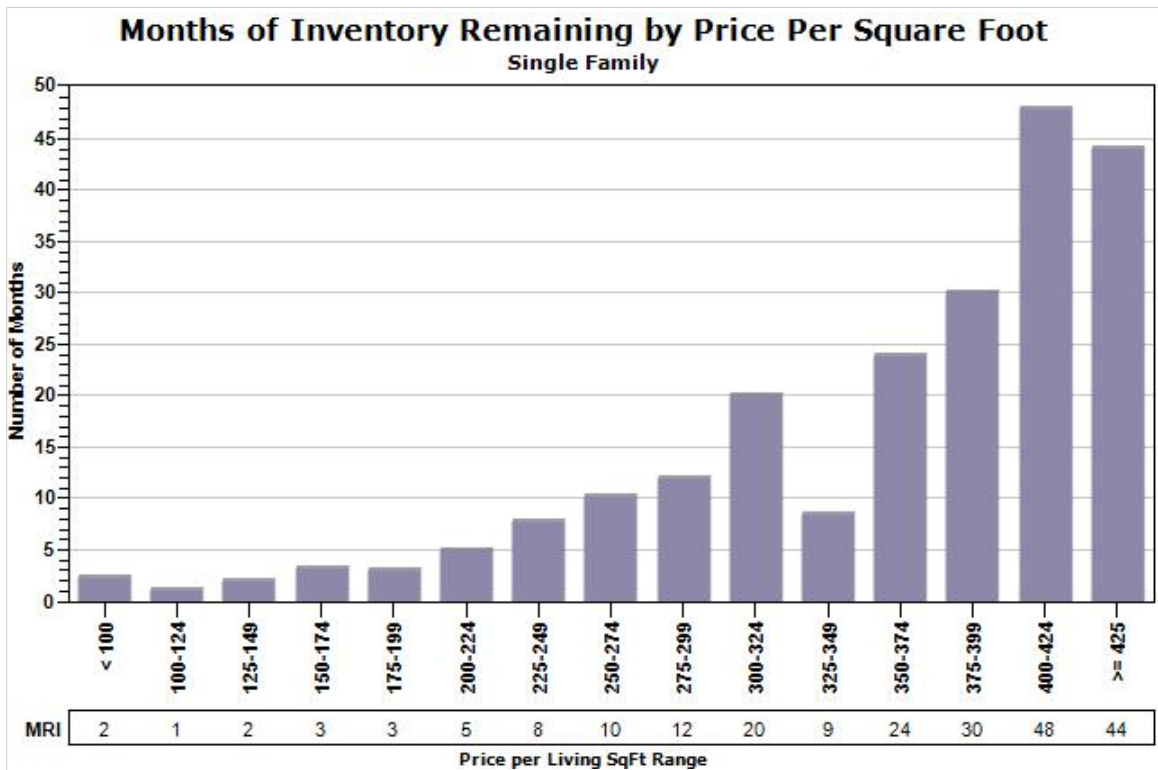

Market Report : FLAGSTAFF, AZ

Data Source: MLS

Data Source: MLS

State: AZ; County: 04005; Zip: 86001, 86002, 86003, 86004, 86005, 86011

Market Report : FLAGSTAFF, AZ

Data Source: MLS

Data Source: MLS

State: AZ; County: 04005; Zip: 86001, 86002, 86003, 86004, 86005, 86011