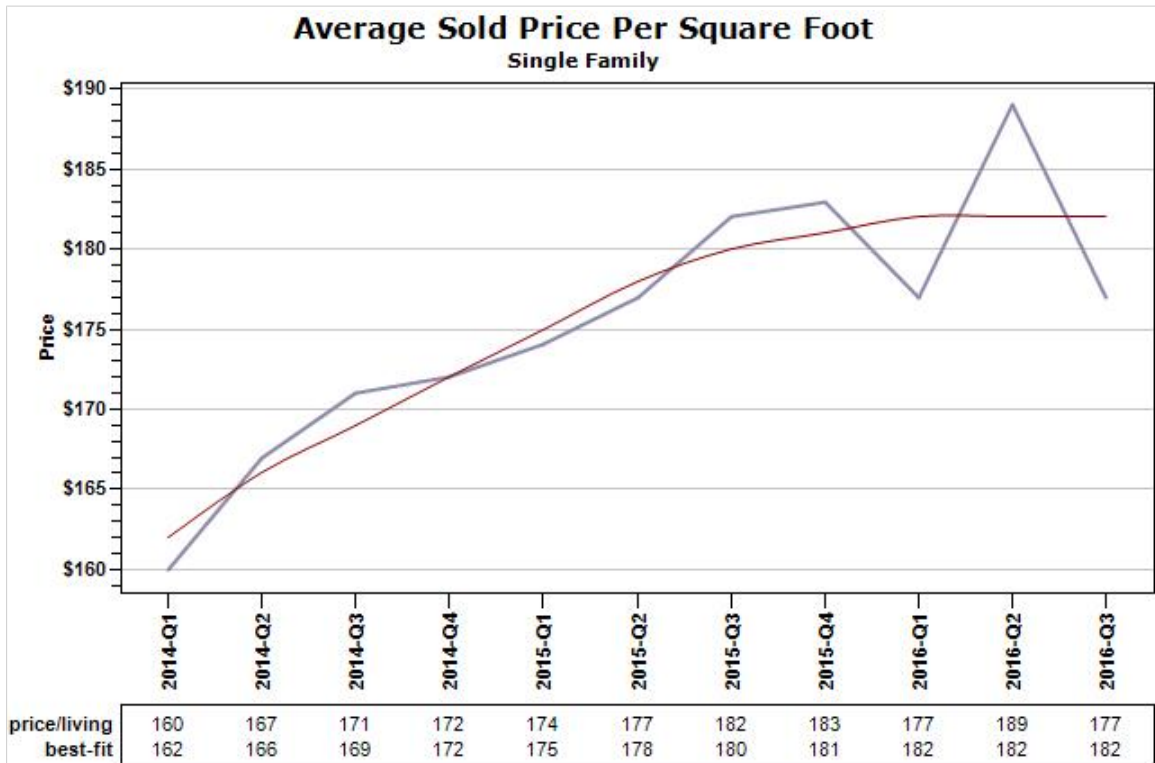

Market Report : FLAGSTAFF, AZ

Data Source: MLS

Data Source: MLS

State: AZ; County: 04005; Zip: 86001, 86002, 86003, 86004, 86005, 86011

Market Report : FLAGSTAFF, AZ

Data Source: MLS

Data Source: MLS

State: AZ; County: 04005; Zip: 86001, 86002, 86003, 86004, 86005, 86011