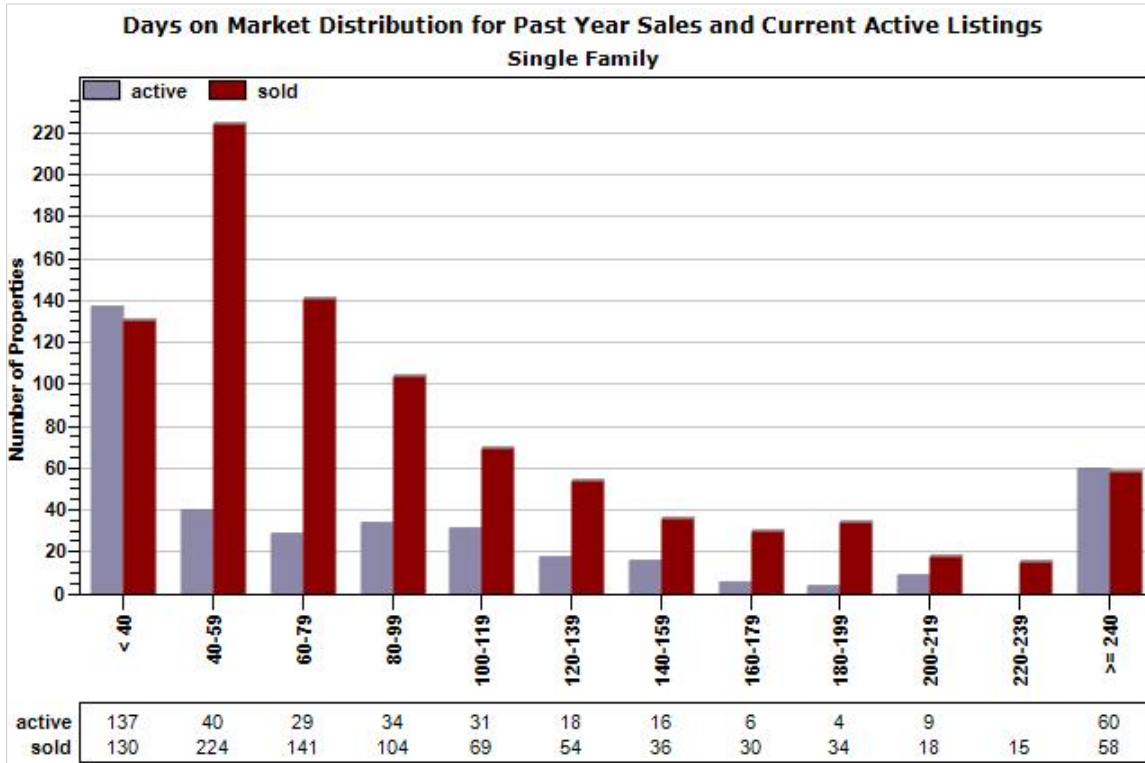

Russ
Lyon

Sotheby's
INTERNATIONAL REALTY

Created: 07/14/2016

Market Report : FLAGSTAFF, AZ

Data Source: MLS