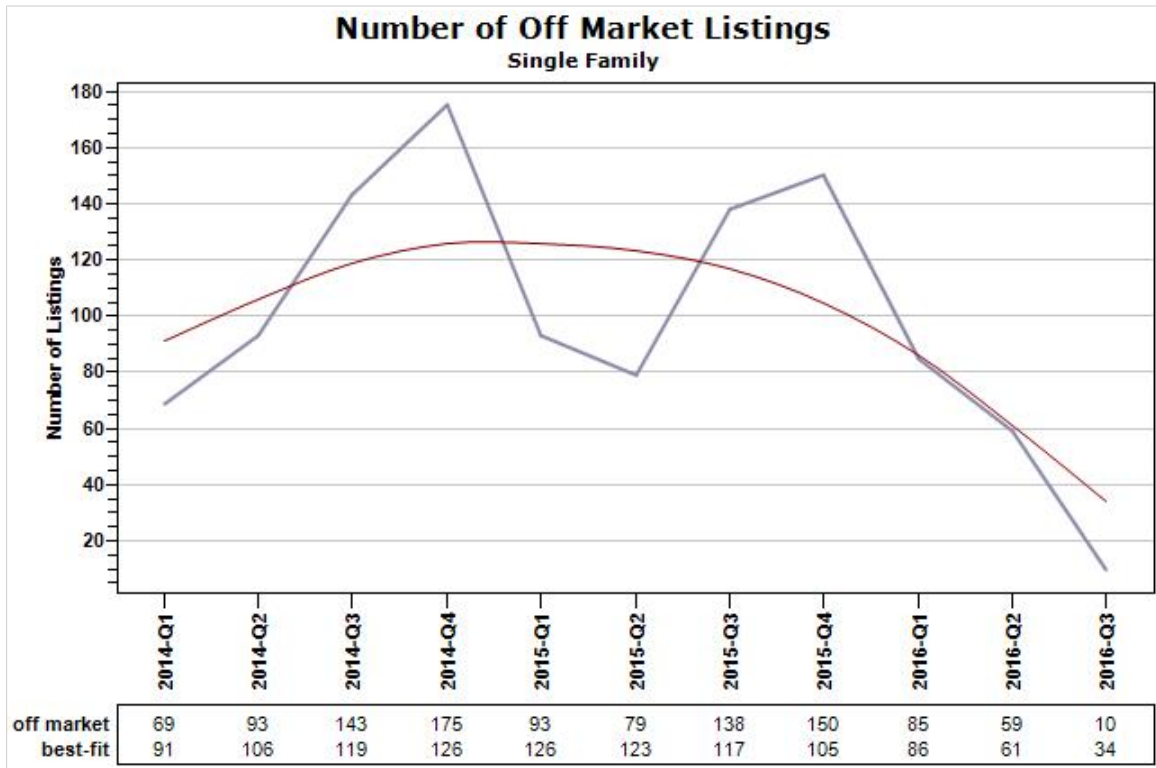

Market Report : FLAGSTAFF, AZ

Data Source: MLS