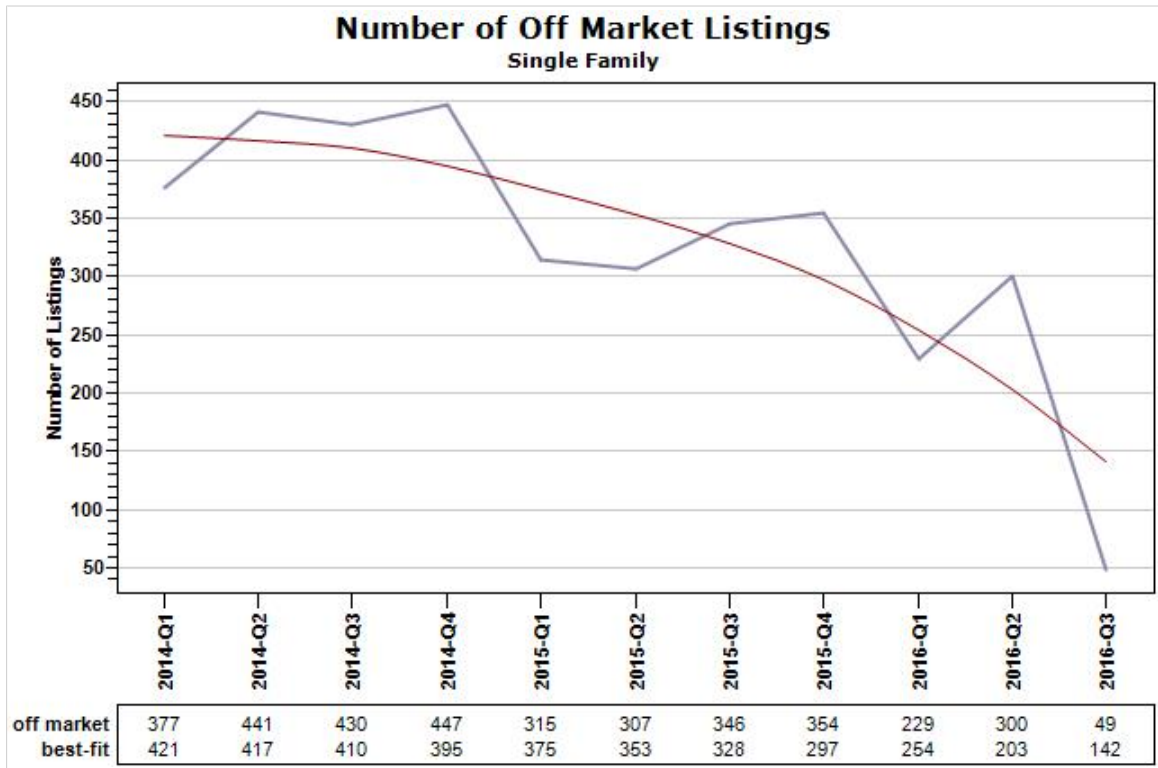

Market Report : GILBERT, AZ

Data Source: MLS