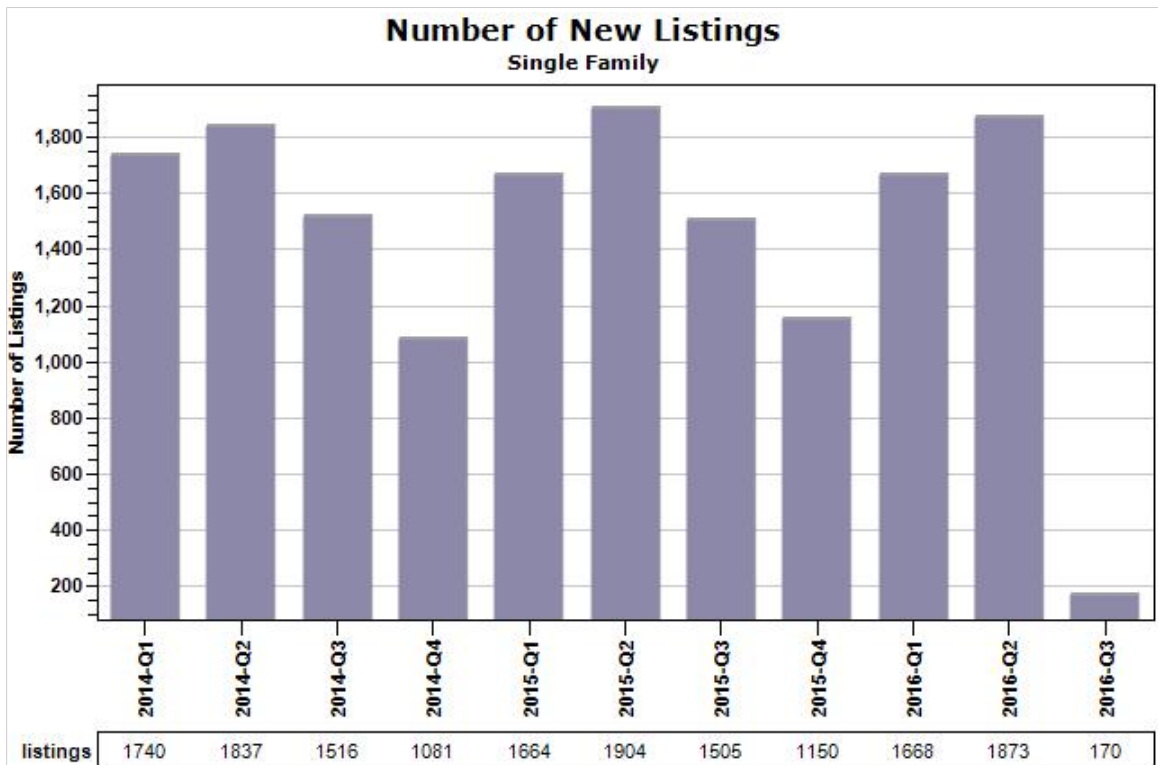

Data Source: MLS

Data Source: MLS

State: AZ; County: 04013; Zip: 85233, 85234, 85295, 85296, 85297, 85298, 85299

Market Report : GILBERT, AZ

Data Source: MLS

Data Source: MLS

State: AZ; County: 04013; Zip: 85233, 85234, 85295, 85296, 85297, 85298, 85299