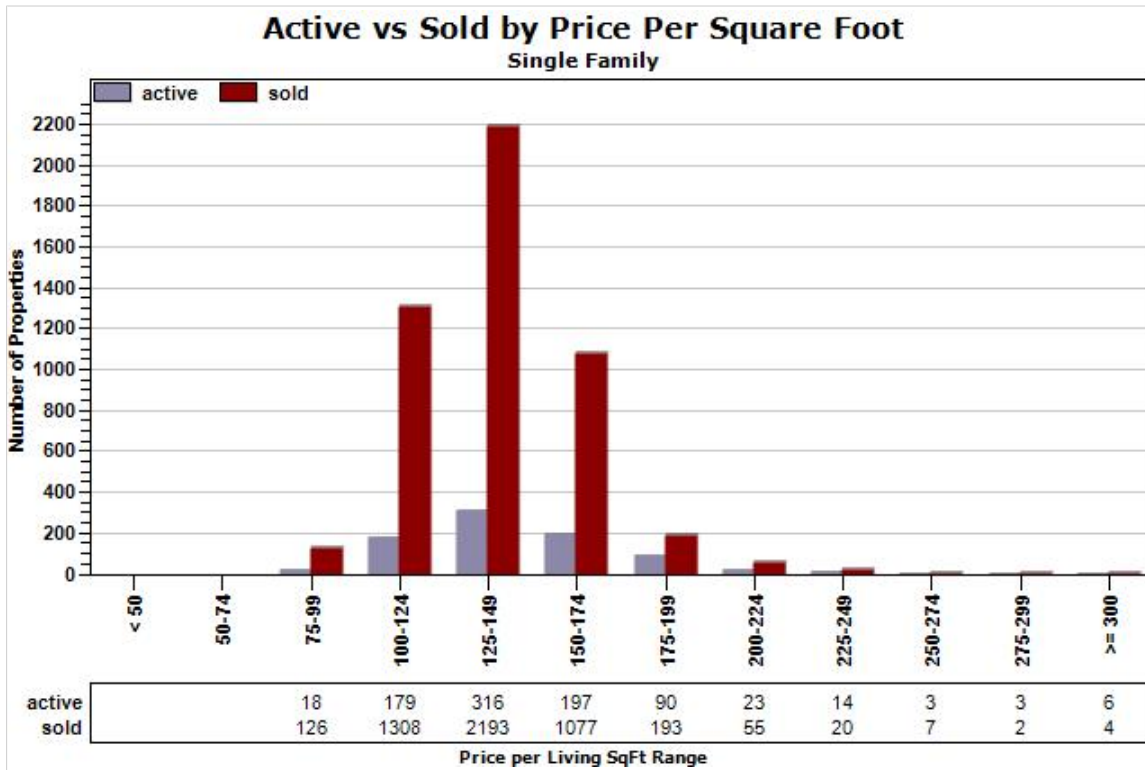

Russ
Lyon

Sotheby's
INTERNATIONAL REALTY

Created: 07/14/2016

Market Report : GILBERT, AZ

Data Source: MLS