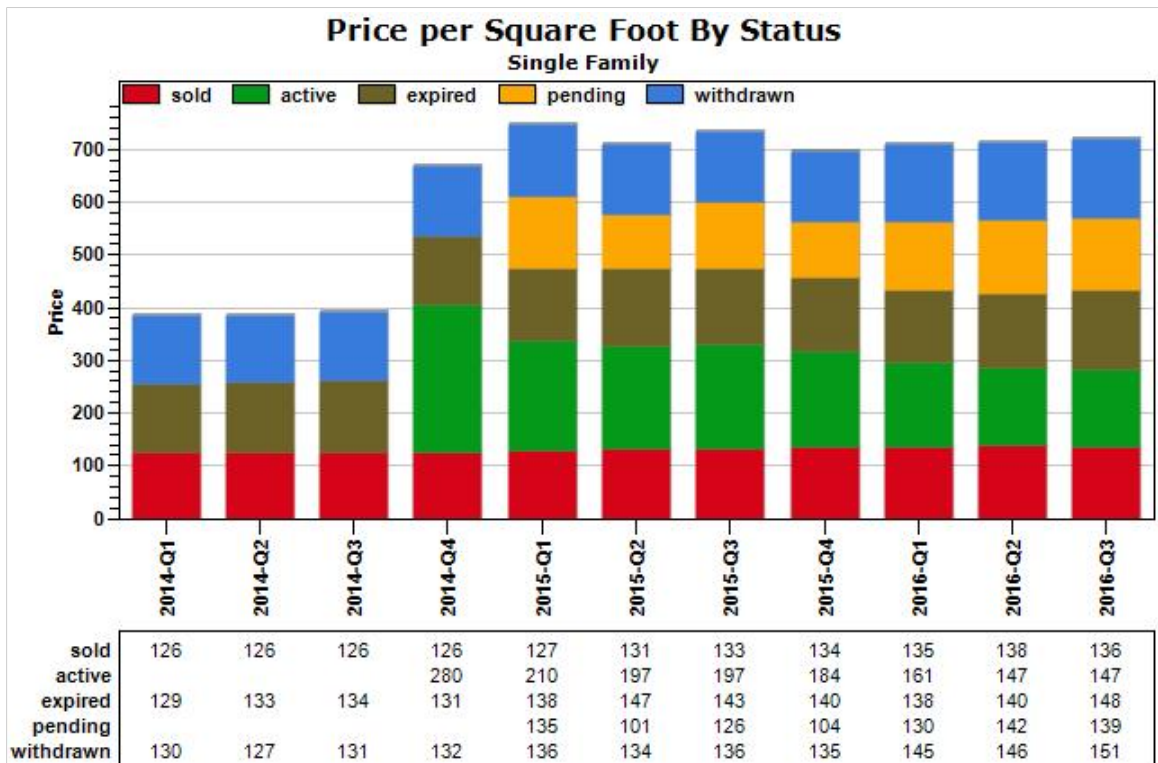

Russ  
Lyon

Sotheby's  
INTERNATIONAL REALTY

Created: 07/14/2016

Market Report : GILBERT, AZ

Data Source: MLS

Data Source: MLS

State: AZ; County: 04013; Zip: 85233, 85234, 85295, 85296, 85297, 85298, 85299

Market Report : GILBERT, AZ

Data Source: MLS

Data Source: MLS

State: AZ; County: 04013; Zip: 85233, 85234, 85295, 85296, 85297, 85298, 85299

Market Report : GILBERT, AZ

Data Source: MLS

Data Source: MLS

State: AZ; County: 04013; Zip: 85233, 85234, 85295, 85296, 85297, 85298, 85299