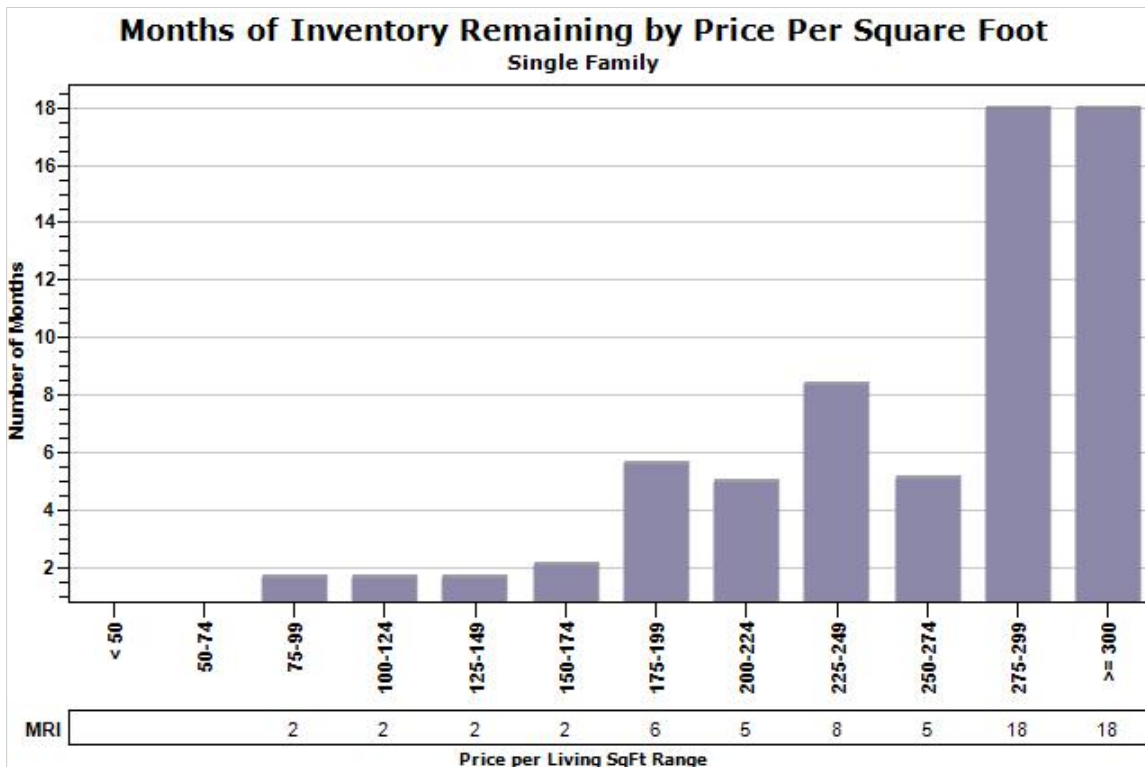

Russ  
Lyon

Sotheby's  
INTERNATIONAL REALTY

Created: 07/14/2016

Market Report : GILBERT, AZ

Data Source: MLS

Data Source: MLS

State: AZ; County: 04013; Zip: 85233, 85234, 85295, 85296, 85297, 85298, 85299

Russ  
Lyon