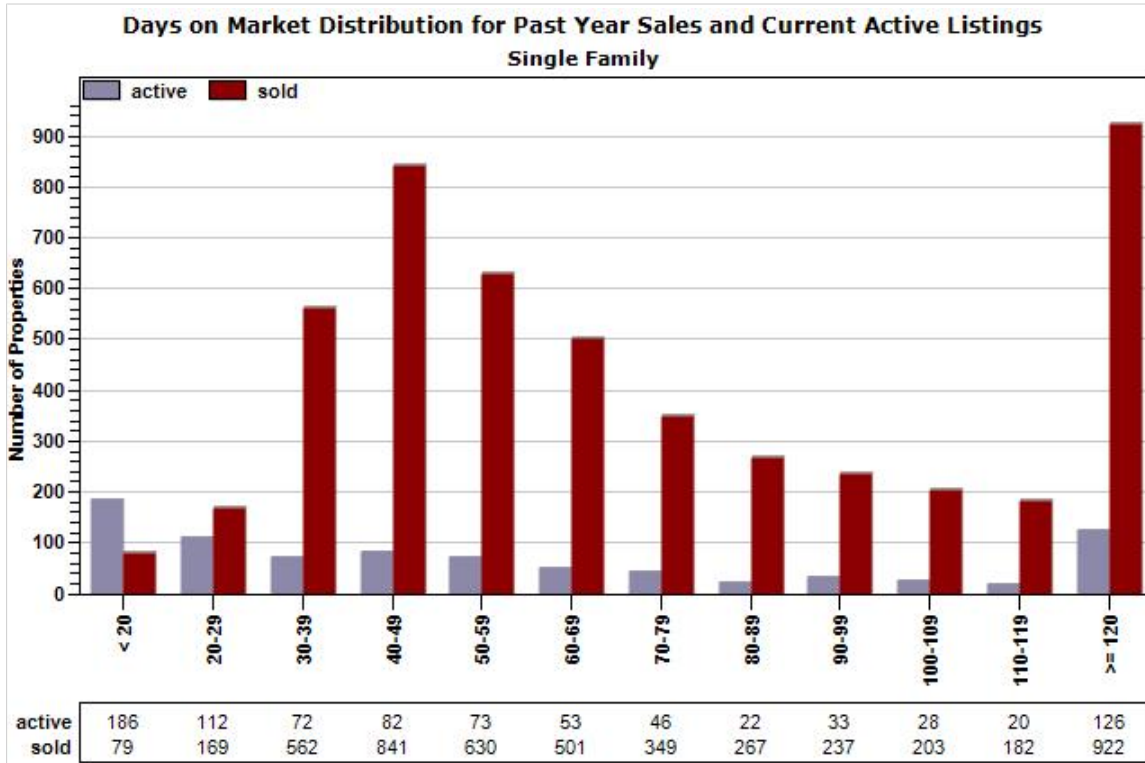

Russ
Lyon

Sotheby's
INTERNATIONAL REALTY

Created: 07/14/2016

Market Report : GILBERT, AZ

Data Source: MLS