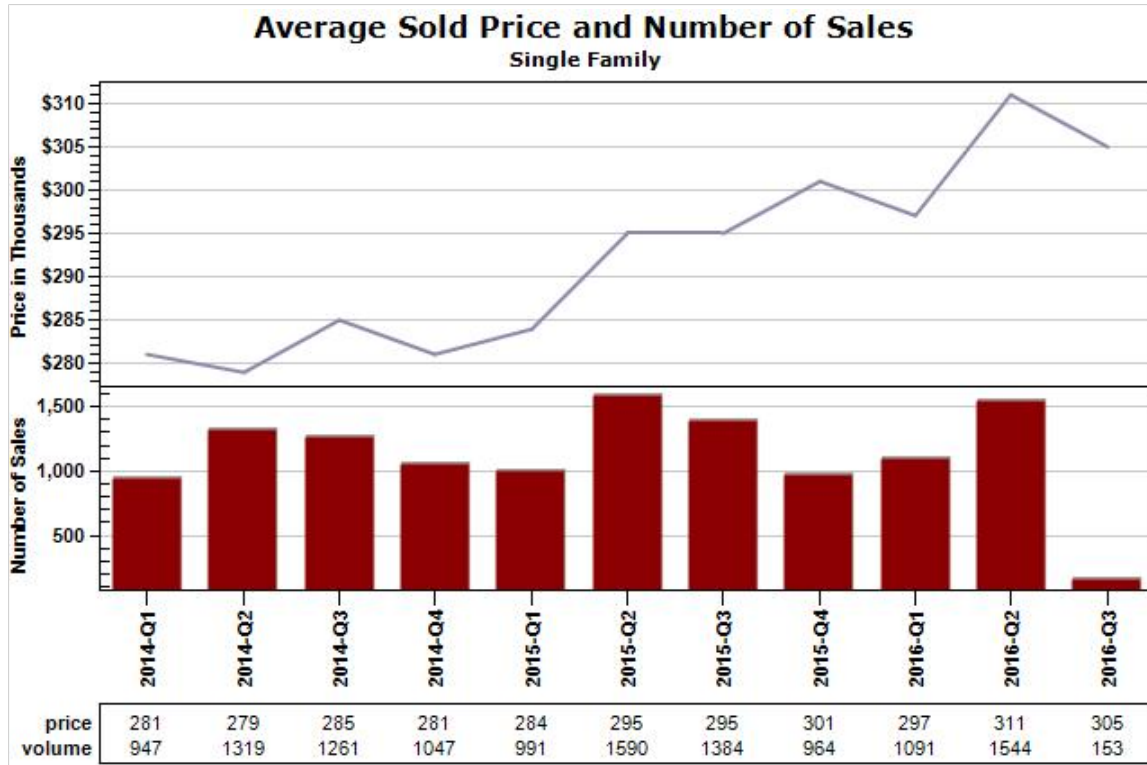

Russ  
Lyon

Sotheby's  
INTERNATIONAL REALTY

Created: 07/14/2016

Market Report : GILBERT, AZ

Data Source: MLS

Data Source: MLS

State: AZ; County: 04013; Zip: 85233, 85234, 85295, 85296, 85297, 85298, 85299

Market Report : GILBERT, AZ