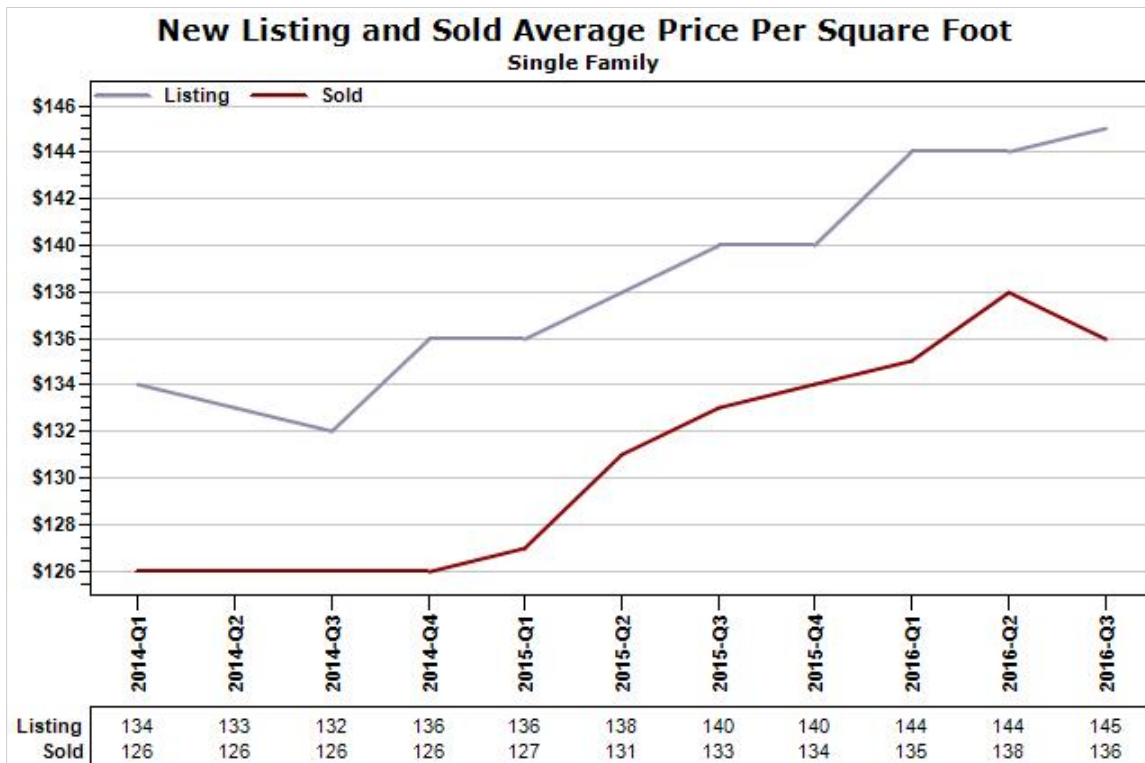

Data Source: MLS

State: AZ; County: 04013; Zip: 85233, 85234, 85295, 85296, 85297, 85298, 85299