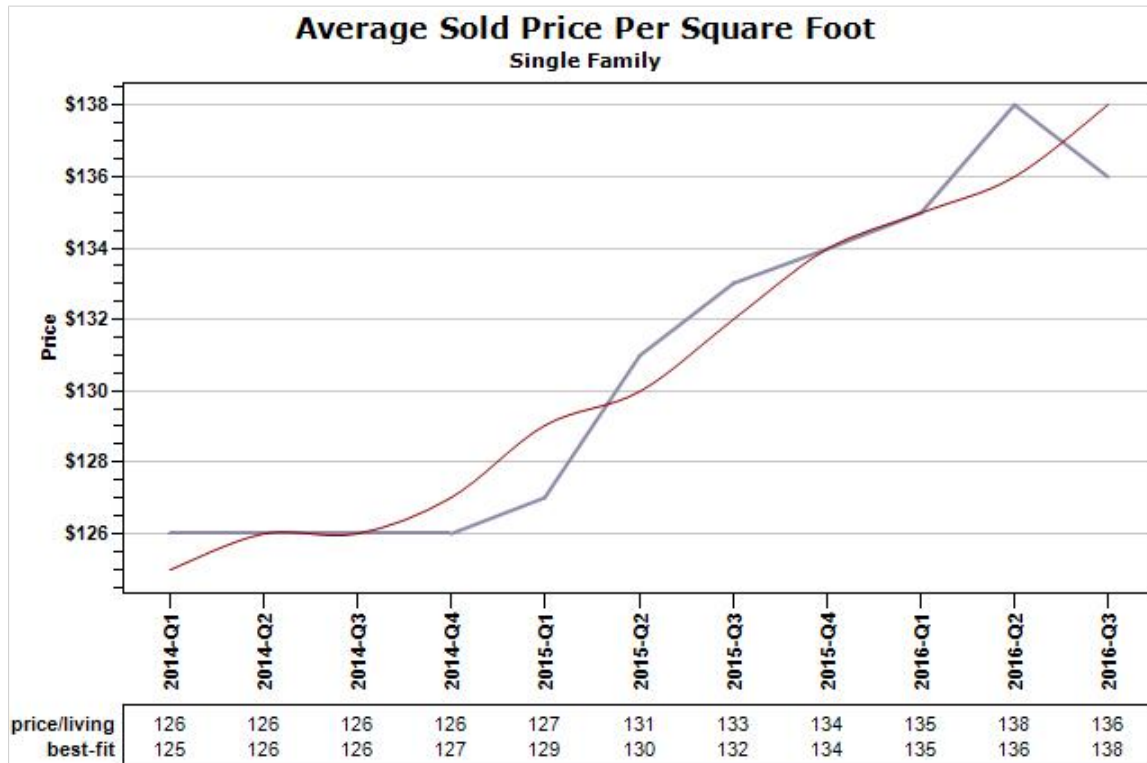

Russ  
Lyon

Sotheby's  
INTERNATIONAL REALTY

Created: 07/14/2016

Market Report : GILBERT, AZ

Data Source: MLS

Data Source: MLS

State: AZ; County: 04013; Zip: 85233, 85234, 85295, 85296, 85297, 85298, 85299

Market Report : GILBERT, AZ