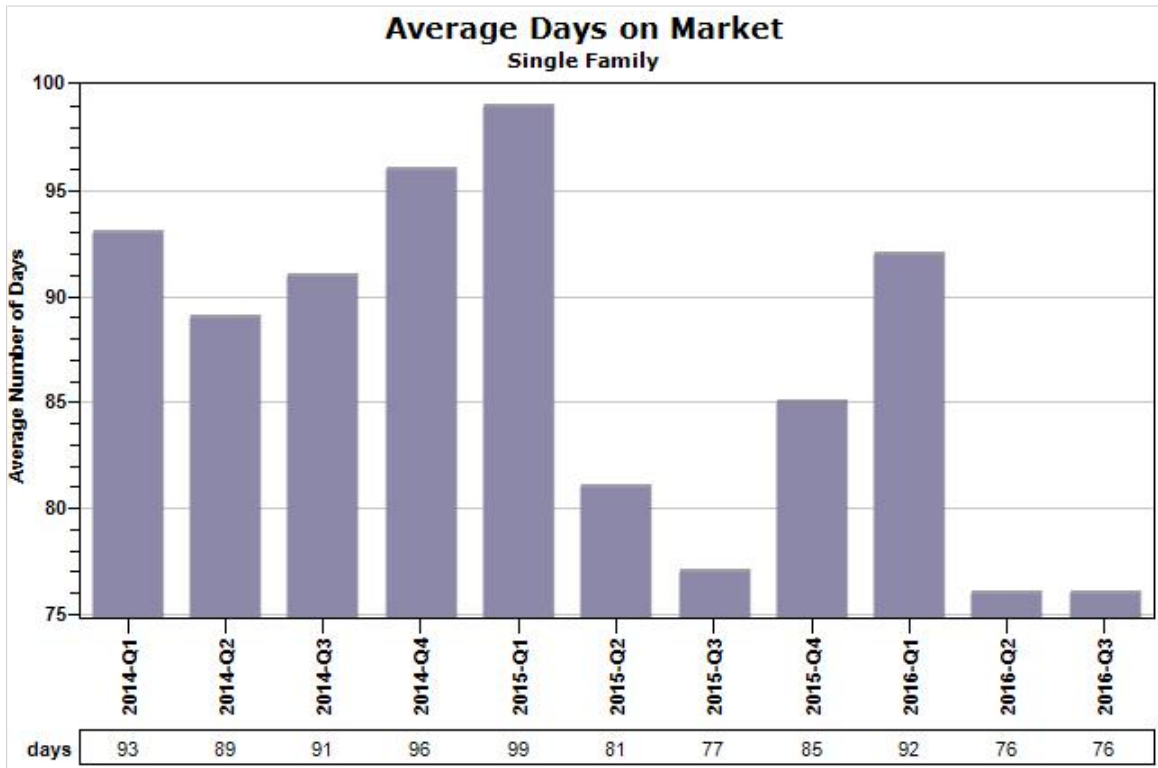

Russ  
Lyon

Sotheby's  
INTERNATIONAL REALTY

Created: 07/14/2016

Market Report : GILBERT, AZ

Data Source: MLS

Data Source: MLS

State: AZ; County: 04013; Zip: 85233, 85234, 85295, 85296, 85297, 85298, 85299

Market Report : GILBERT, AZ