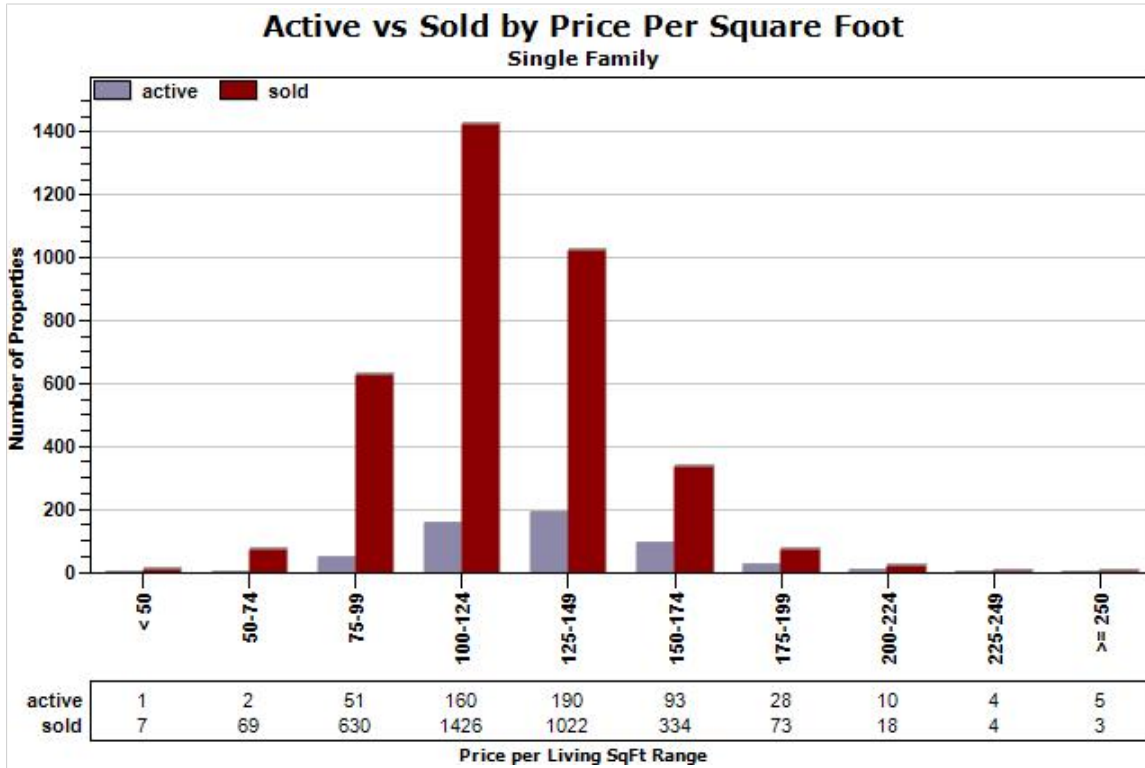

Russ
Lyon

Sotheby's
INTERNATIONAL REALTY

Created: 07/14/2016

Market Report : GLENDALE, AZ

Data Source: MLS