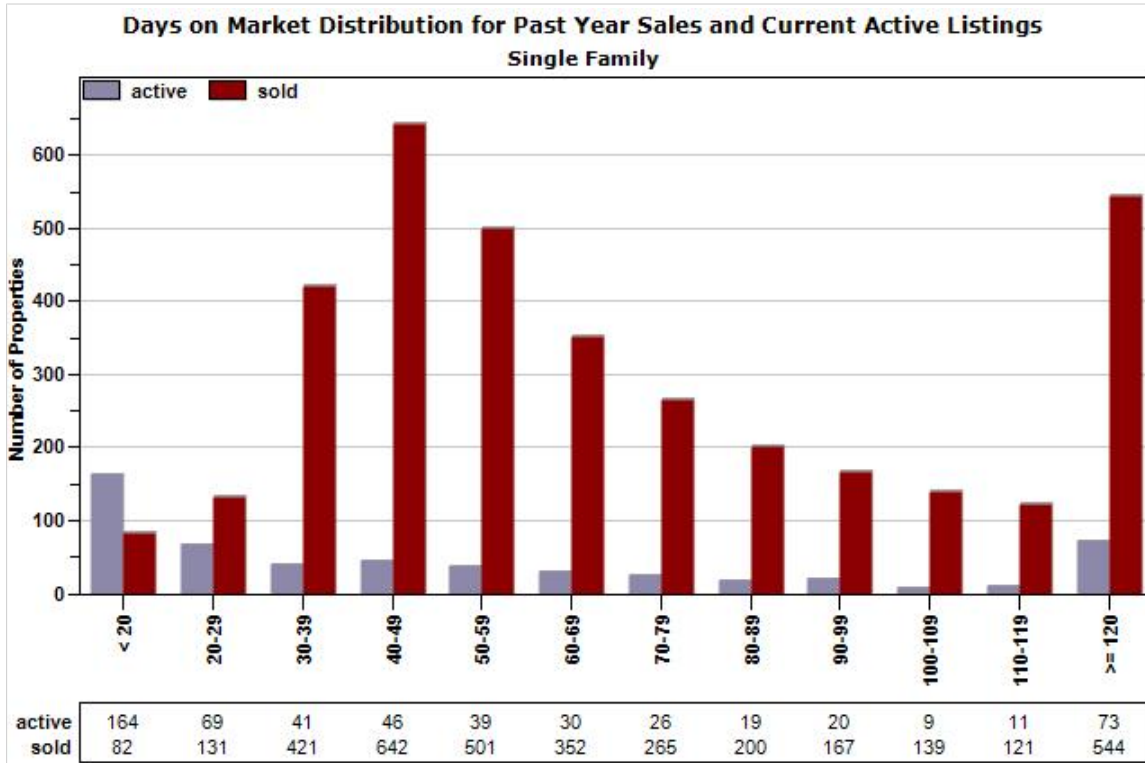

Russ
Lyon

Sotheby's
INTERNATIONAL REALTY

Created: 07/14/2016

Market Report : GLENDALE, AZ

Data Source: MLS