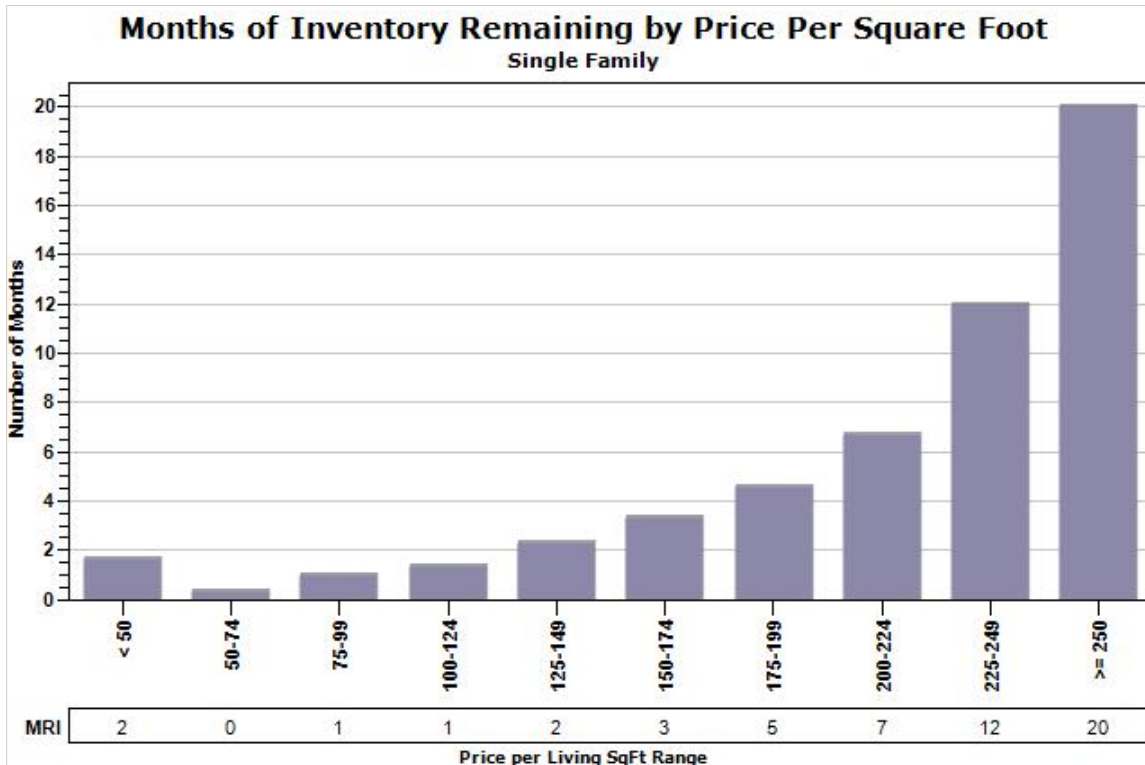

Russ  
Lyon

Sotheby's  
INTERNATIONAL REALTY

Created: 07/14/2016

Market Report : GLENDALE, AZ

Data Source: MLS

Data Source: MLS

State: AZ; County: 04013; Zip: 85301, 85302, 85303, 85304, 85305, 85306, 85307, 85308, 85310, 85311, 85312, 85318