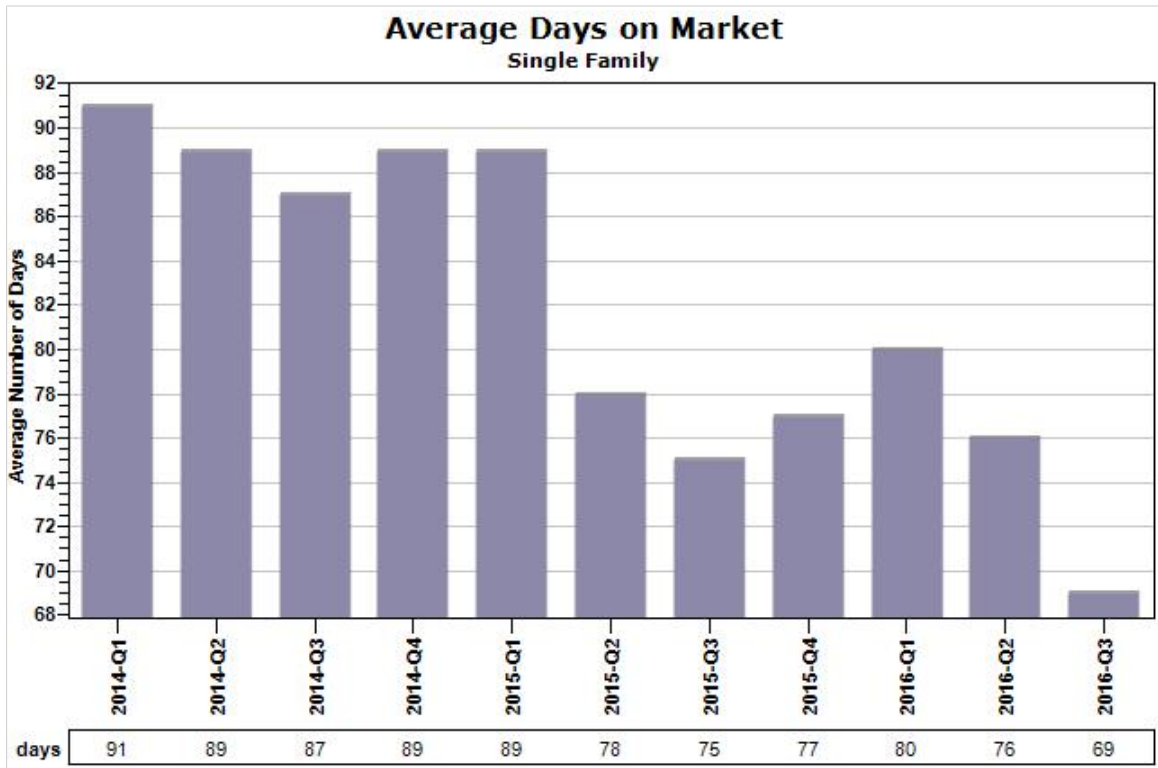

Market Report : GLENDALE, AZ

Data Source: MLS