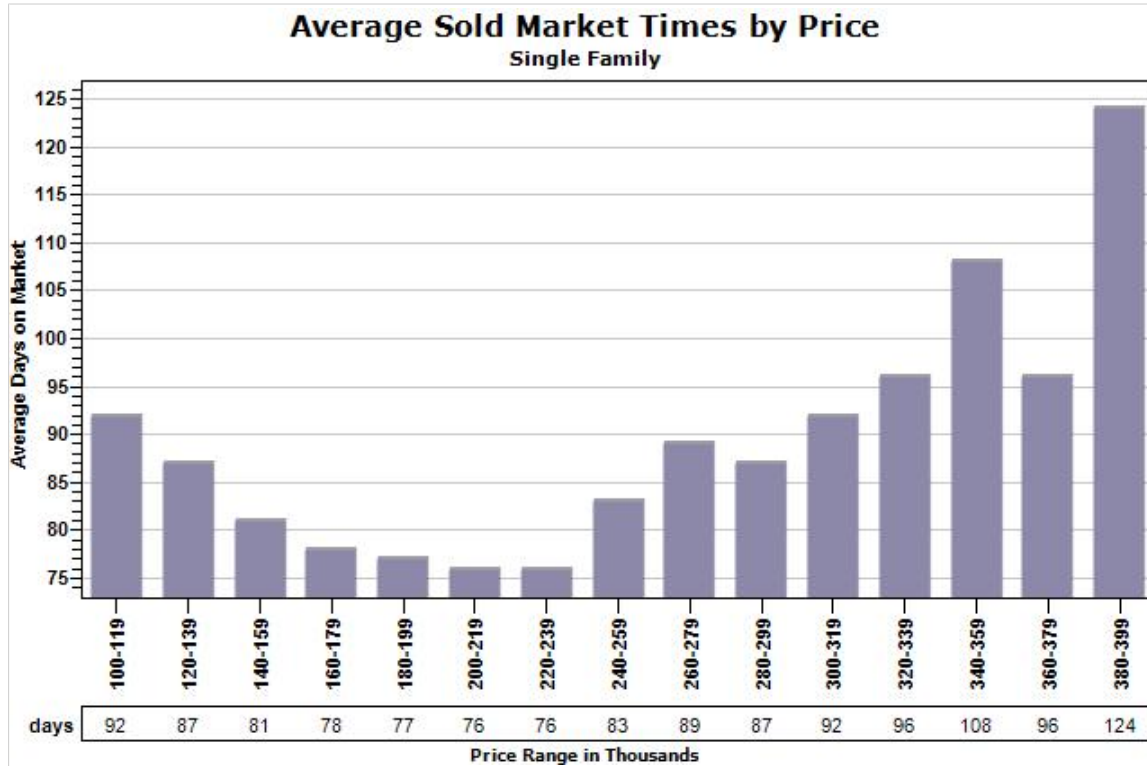

Russ
Lyon

Sotheby's
INTERNATIONAL REALTY

Created: 07/14/2016

Market Report : GLENDALE, AZ

Data Source: MLS

State: AZ; County: 04013; Zip: 85301, 85302, 85303, 85304, 85305, 85306, 85307, 85308, 85310, 85311, 85312, 85318

Courtesy of Russ Lyon Sotheby's International Realty, and based on information from the Arizona Regional MLS, Northern Arizona Association of Realtors, Prescott Area Association of REALTORS, Santa Cruz County Multiple Listing Service, Sedona Verde Valley Association of Realtors, Inc, Tucson Association of Realtors, White Mountain Association of Realtors, Inc. Neither Russ Lyon Sotheby's International Realty nor Arizona Regional MLS, Northern Arizona Association of Realtors, Prescott Area Association of REALTORS, Santa Cruz County Multiple Listing Service, Sedona Verde Valley Association of Realtors, Inc, Tucson Association of Realtors, White Mountain Association of Realtors, Inc guarantees or is in any way responsible for the accuracy of the information. The information should be independently verified. All data is provided "AS IS" with all faults. Data maintained by Russ Lyon Sotheby's International Realty or Arizona Regional MLS, Northern Arizona Association of Realtors, Prescott Area Association of REALTORS, Santa Cruz County Multiple Listing Service, Sedona Verde Valley Association of Realtors, Inc, Tucson Association of Realtors, White Mountain Association of Realtors, Inc may not reflect all real estate activity in the market. Copyright 2016 Arizona Regional MLS, Northern Arizona Association of Realtors, Prescott Area Association of REALTORS, Santa Cruz County Multiple Listing Service, Sedona Verde Valley Association of Realtors, Inc, Tucson Association of Realtors, White Mountain Association of Realtors, Inc. All rights reserved.

Equal Housing Opportunity Statement: We are pledged to the letter and spirit of U.S. policy for the achievement of equal housing opportunity throughout the Nation. We encourage and support an affirmative advertising and marketing program in which there are no barriers to obtaining housing because of race, color, religion, sex, handicap, familial status, or national origin.