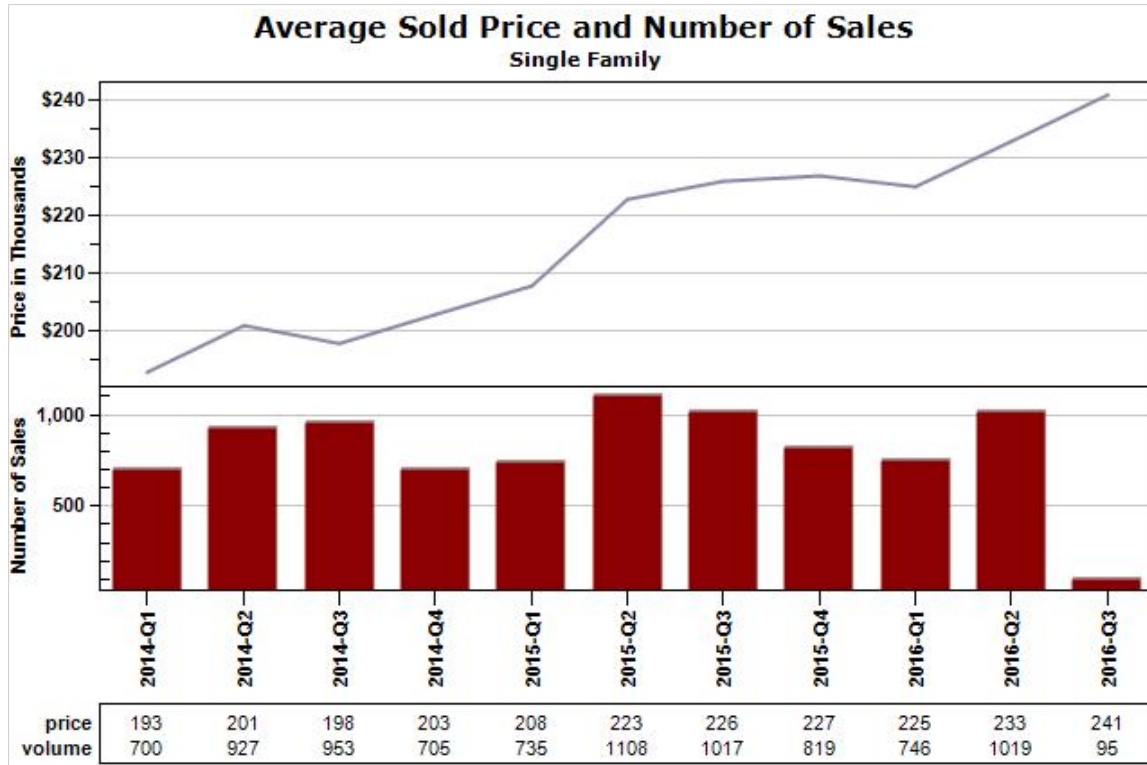

Russ  
Lyon

Sotheby's  
INTERNATIONAL REALTY

Created: 07/14/2016

Market Report : GLENDALE, AZ

Data Source: MLS

Data Source: MLS

Created: 07/14/2016