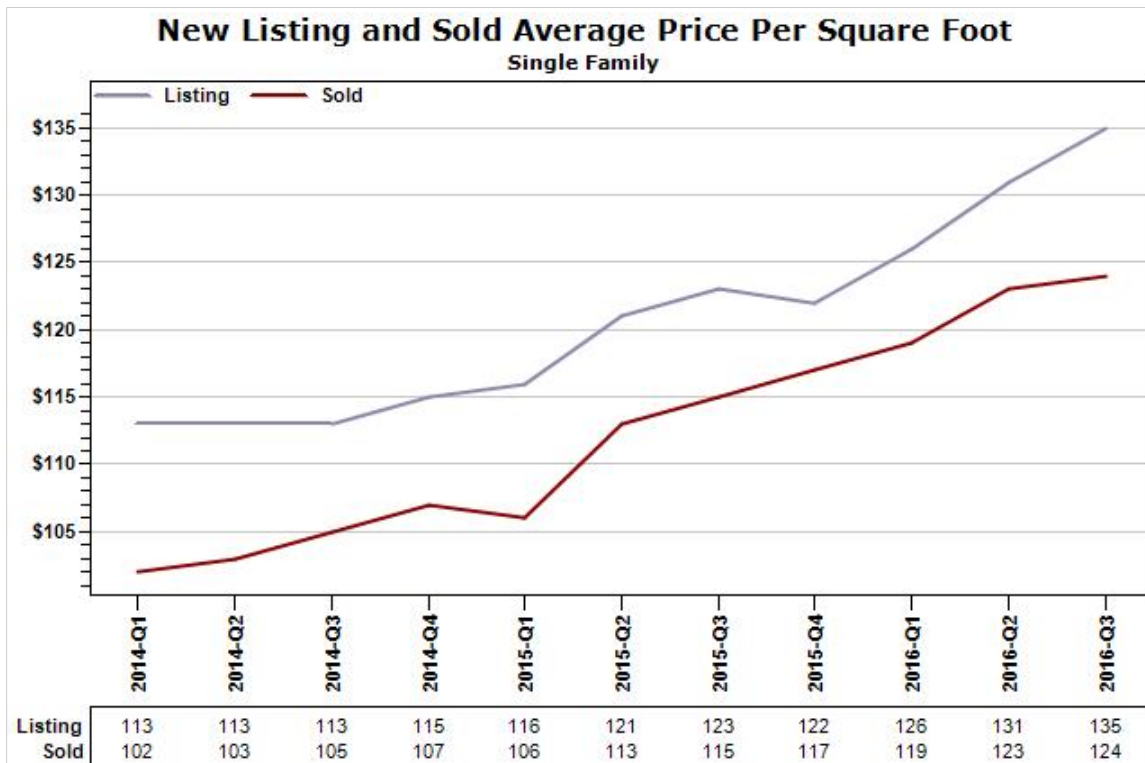

Russ  
Lyon

Sotheby's  
INTERNATIONAL REALTY

Created: 07/14/2016

Market Report : GLENDALE, AZ

Data Source: MLS

Data Source: MLS

State: AZ; County: 04013; Zip: 85301, 85302, 85303, 85304, 85305, 85306, 85307, 85308, 85310, 85311, 85312, 85318