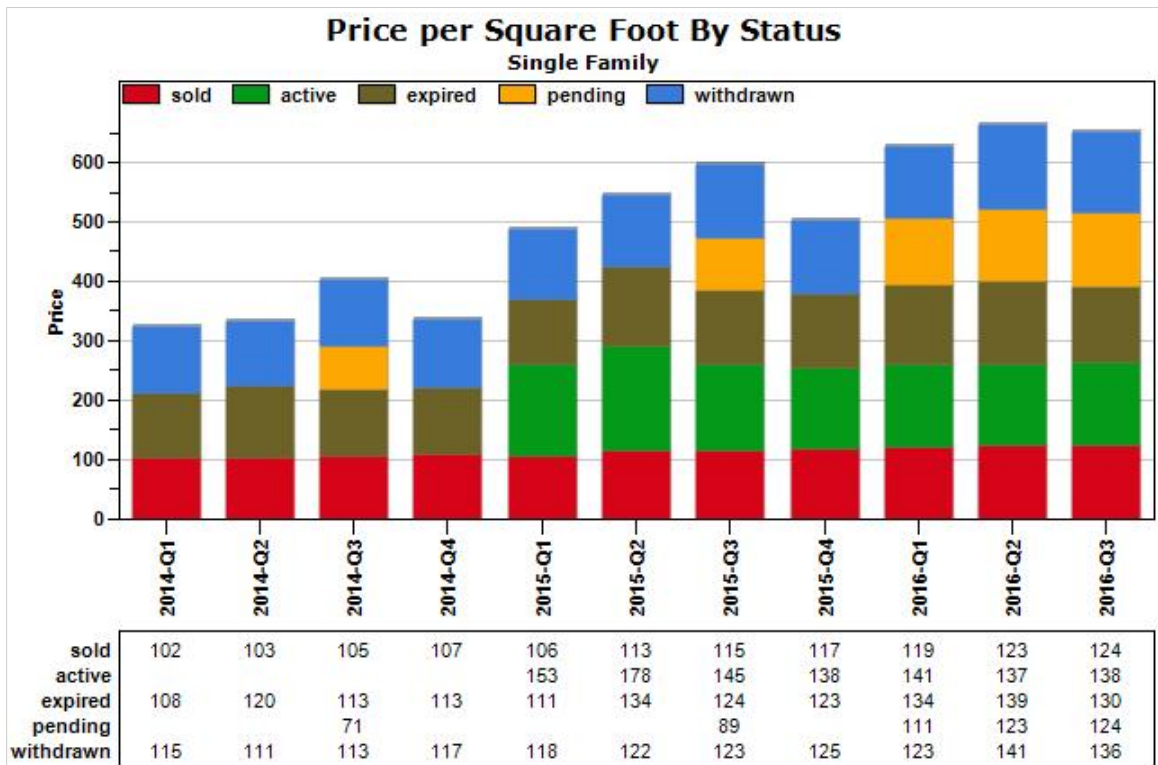

## Market Report : GLENDALE, AZ

State: AZ; County: 04013; Zip: 85301, 85302, 85303, 85304, 85305, 85306, 85307, 85308, 85310, 85311, 85312, 85318

Market Report : GLENDALE, AZ

Data Source: MLS

Data Source: MLS