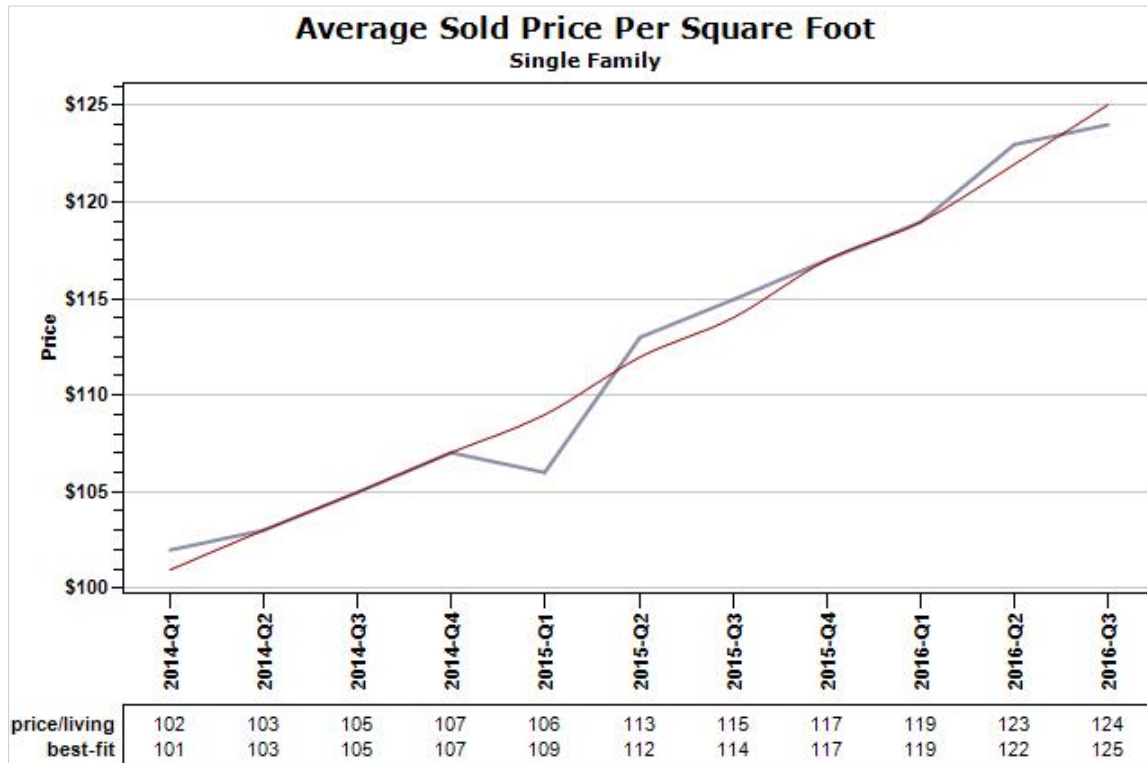

Data Source: MLS