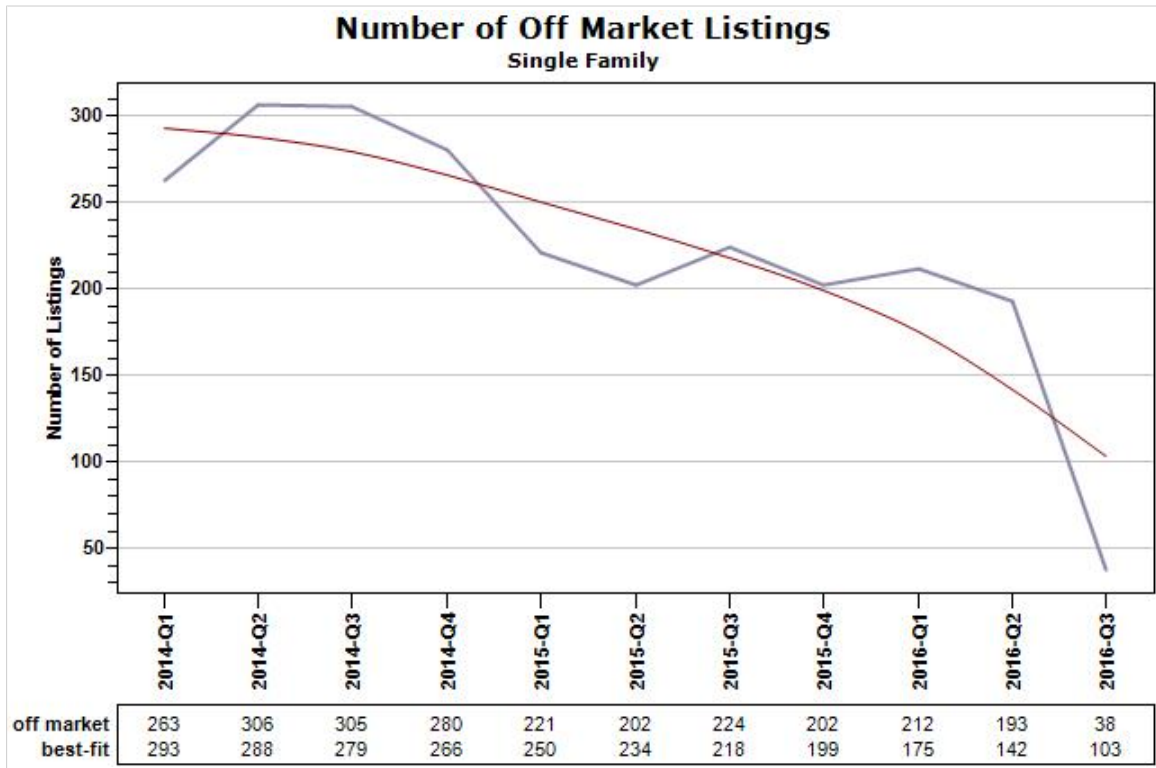

Market Report : GLENDALE, AZ

Data Source: MLS