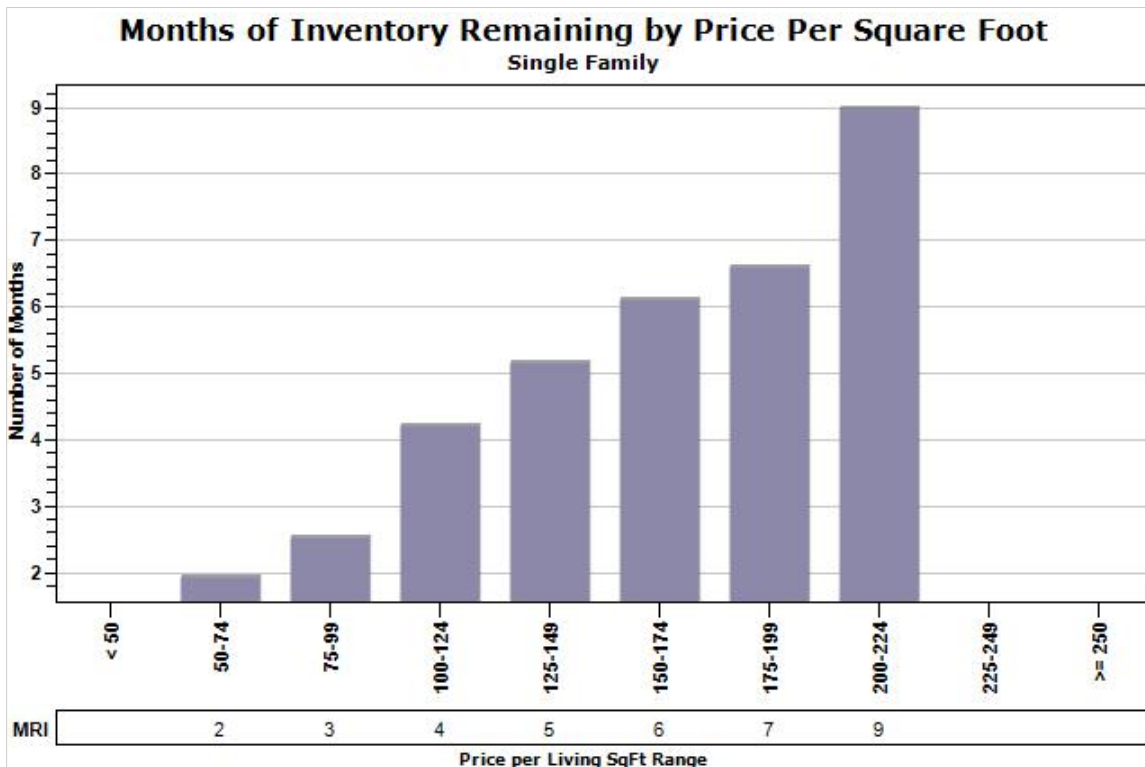

Data Source: MLS

State: AZ; County: 04019; City: GREEN VALLEY