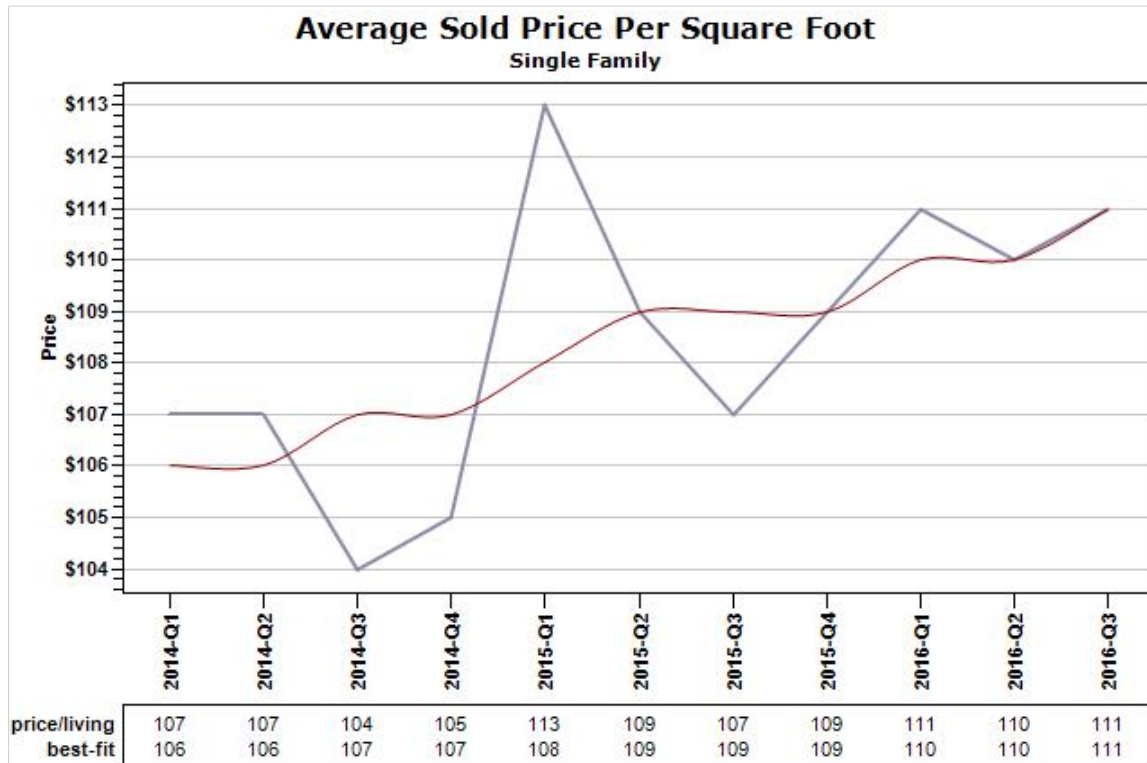

Russ
Lyon

Sotheby's
INTERNATIONAL REALTY

Created: 07/14/2016

Market Report : GREEN VALLEY, AZ

Data Source: MLS

Data Source: MLS

State: AZ; County: 04019; City: GREEN VALLEY

Market Report : GREEN VALLEY, AZ