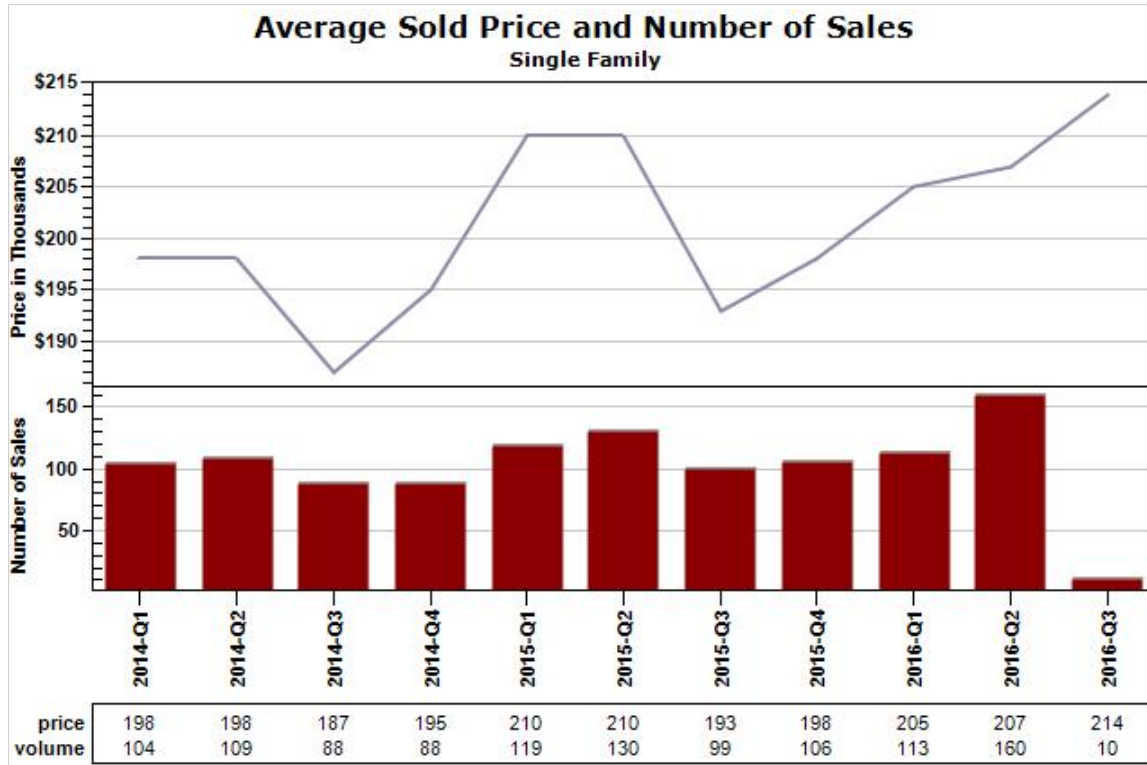

Russ
Lyon

Sotheby's
INTERNATIONAL REALTY

Created: 07/14/2016

Market Report : GREEN VALLEY, AZ

Data Source: MLS

Data Source: MLS

State: AZ; County: 04019; City: GREEN VALLEY

Market Report : GREEN VALLEY, AZ