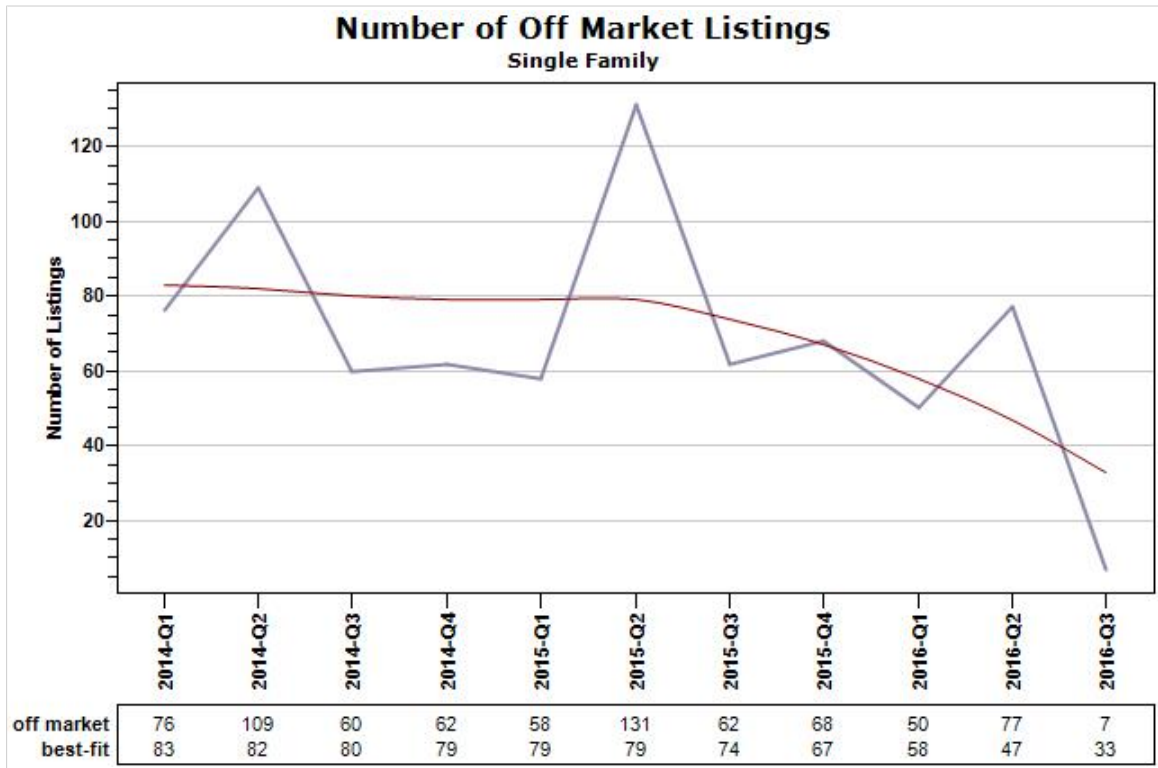

Market Report : GREEN VALLEY, AZ

Data Source: MLS