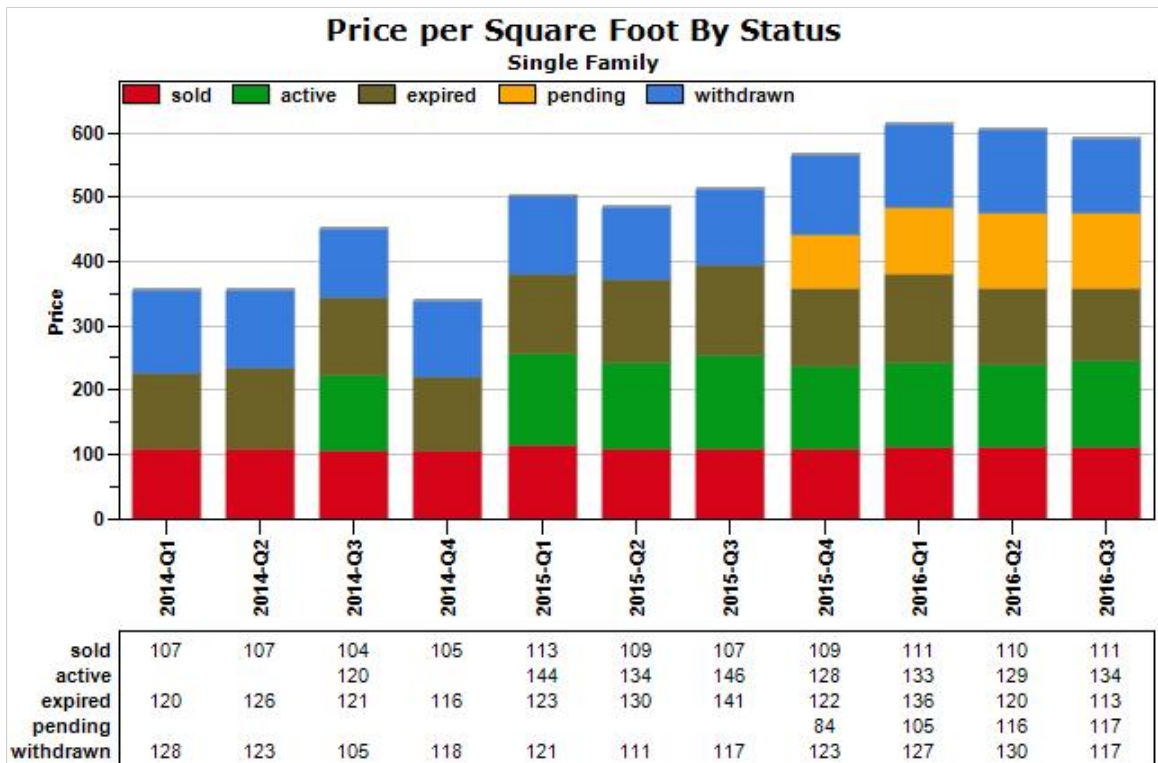

Data Source: MLS

State: AZ; County: 04019; City: GREEN VALLEY