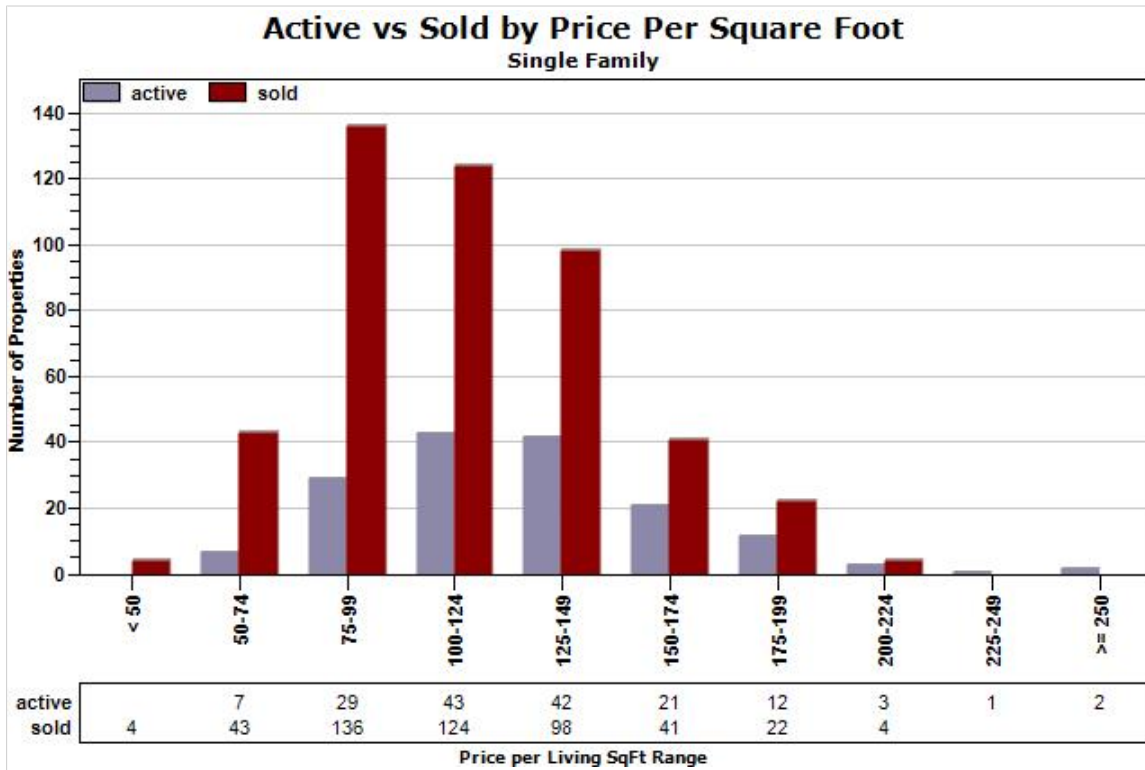

Russ
Lyon

Sotheby's
INTERNATIONAL REALTY

Created: 07/14/2016

Market Report : GREEN VALLEY, AZ

Data Source: MLS