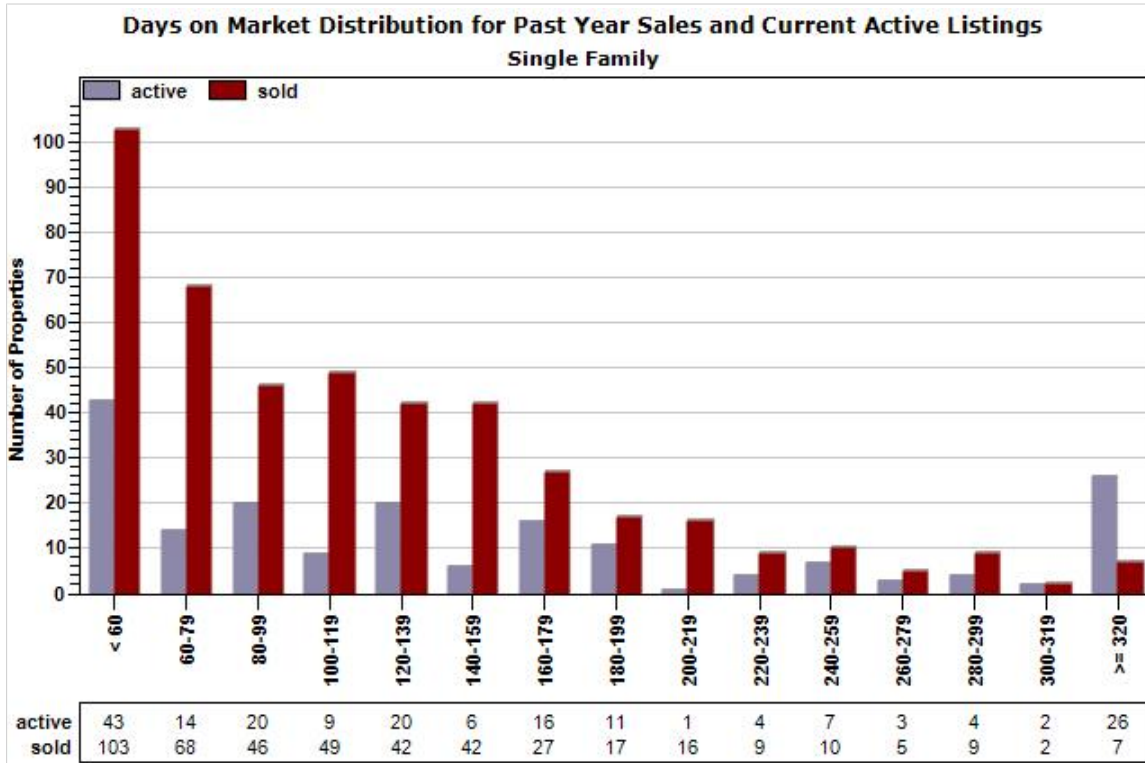

Russ
Lyon

Sotheby's
INTERNATIONAL REALTY

Created: 07/14/2016

Market Report : GREEN VALLEY, AZ

Data Source: MLS