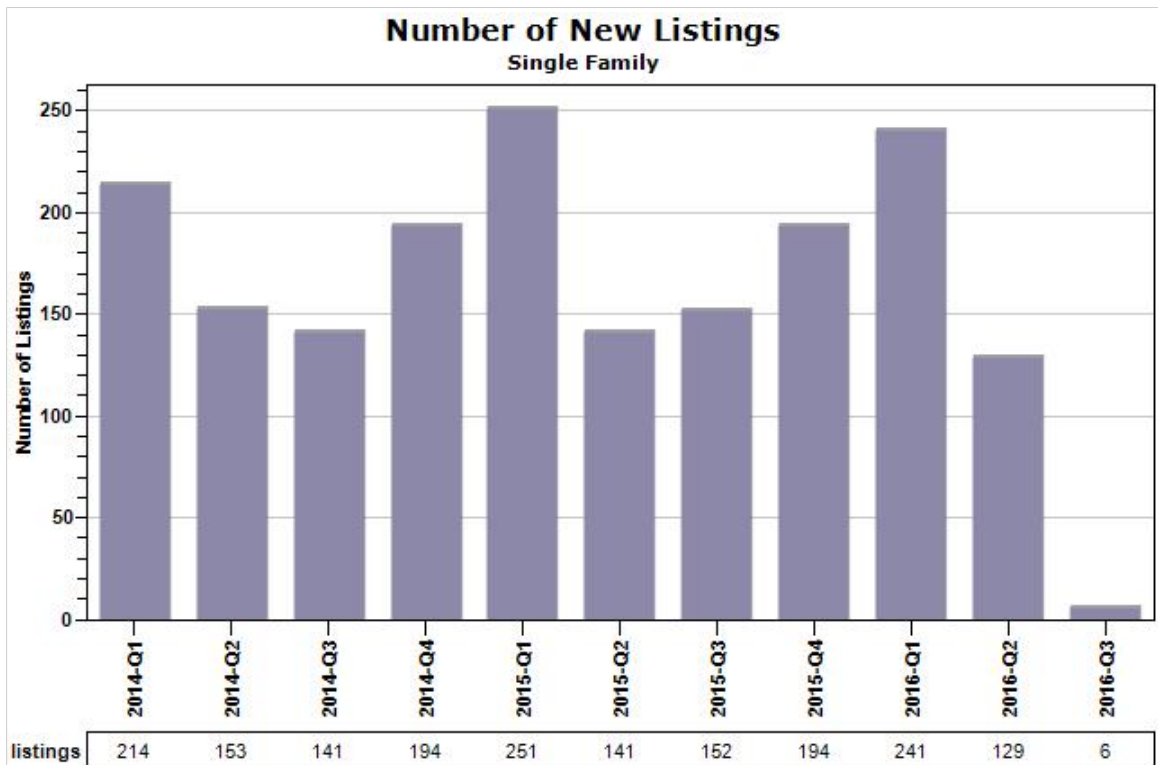

Data Source: MLS

Data Source: MLS

State: AZ; County: 04019; City: GREEN VALLEY

Market Report : GREEN VALLEY, AZ

Data Source: MLS

Data Source: MLS

State: AZ; County: 04019; City: GREEN VALLEY

Russ
Lyon