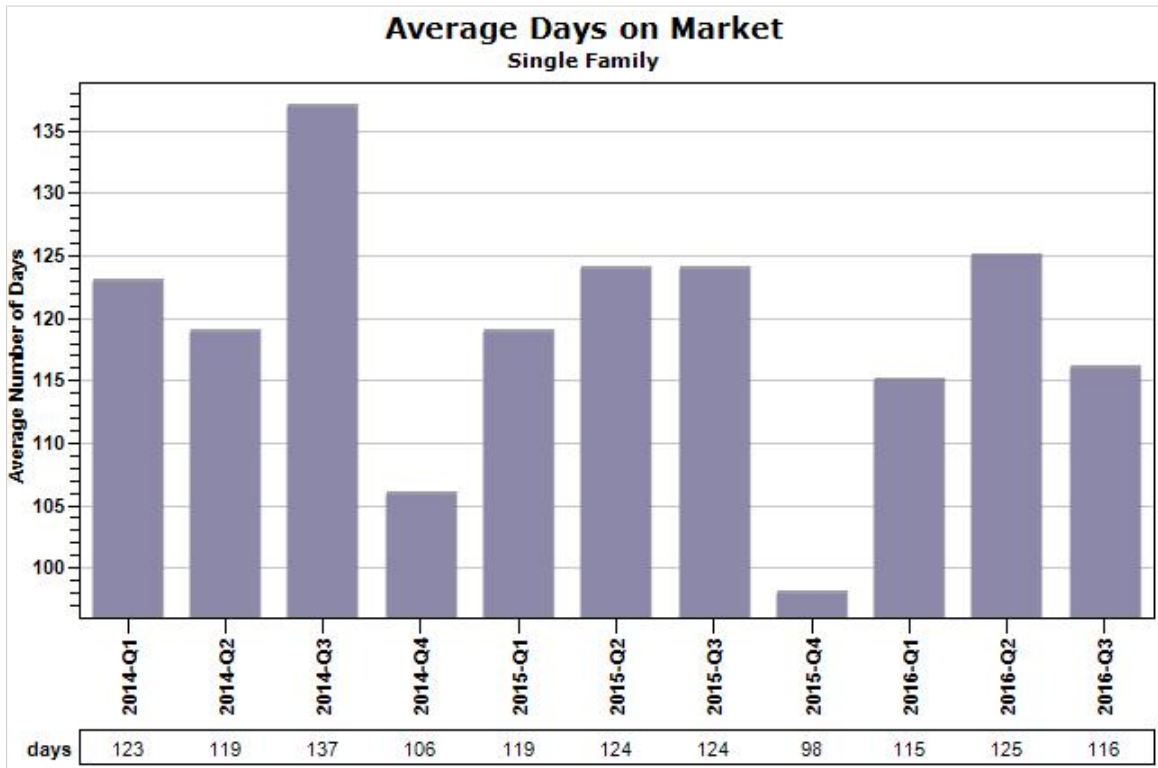

Russ
Lyon

Sotheby's
INTERNATIONAL REALTY

Created: 07/14/2016

Market Report : GREEN VALLEY, AZ

Data Source: MLS

Data Source: MLS

State: AZ; County: 04019; City: GREEN VALLEY

Market Report : GREEN VALLEY, AZ