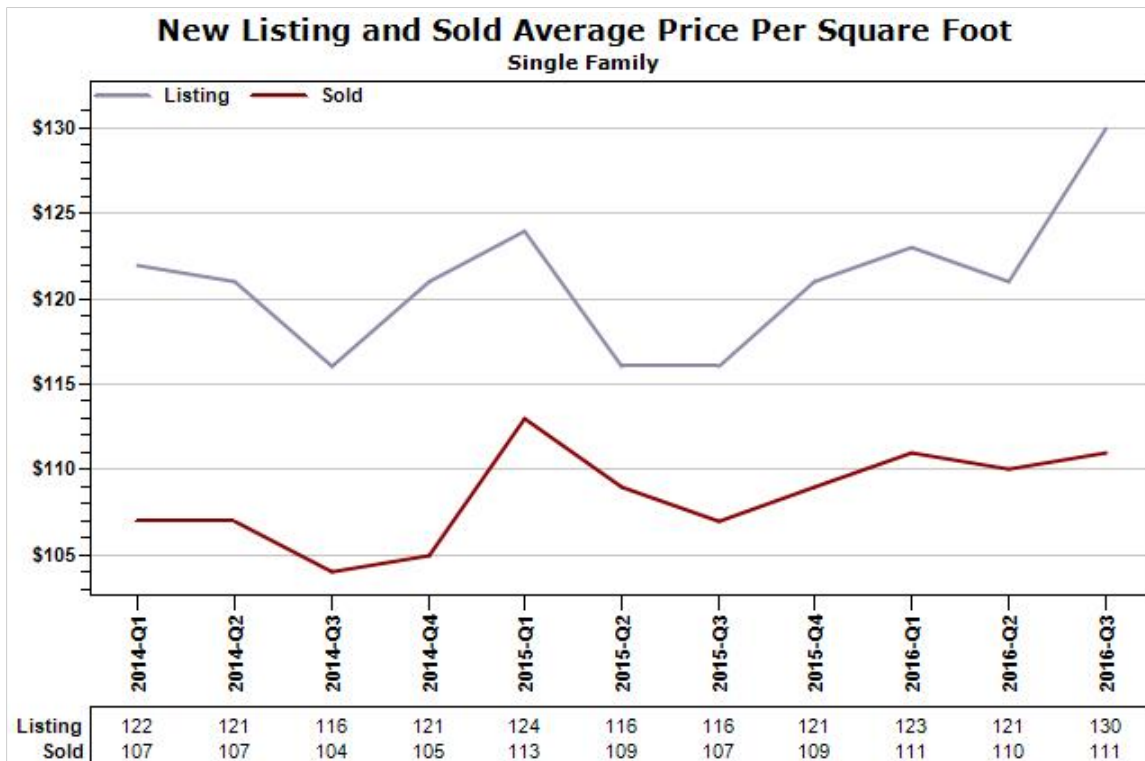

Data Source: MLS

State: AZ; County: 04019; City: GREEN VALLEY