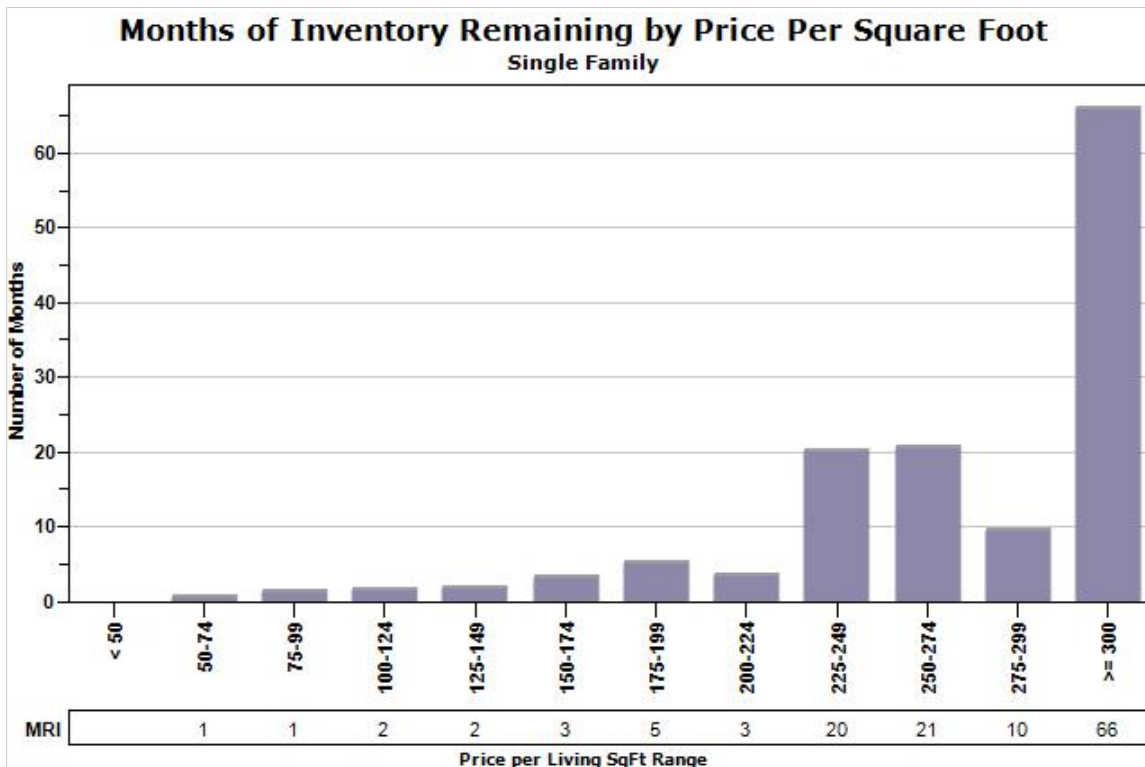

Russ  
Lyon

Sotheby's  
INTERNATIONAL REALTY

Created: 07/14/2016

Market Report : MESA, AZ

Data Source: MLS

Data Source: MLS

State: AZ; County: 04013; Zip: 85201, 85202, 85203, 85204, 85205, 85206, 85207, 85208, 85209, 85210, 85211, 85212, 85213, 85214, 85215, 85216, 85274, 85275, 85277