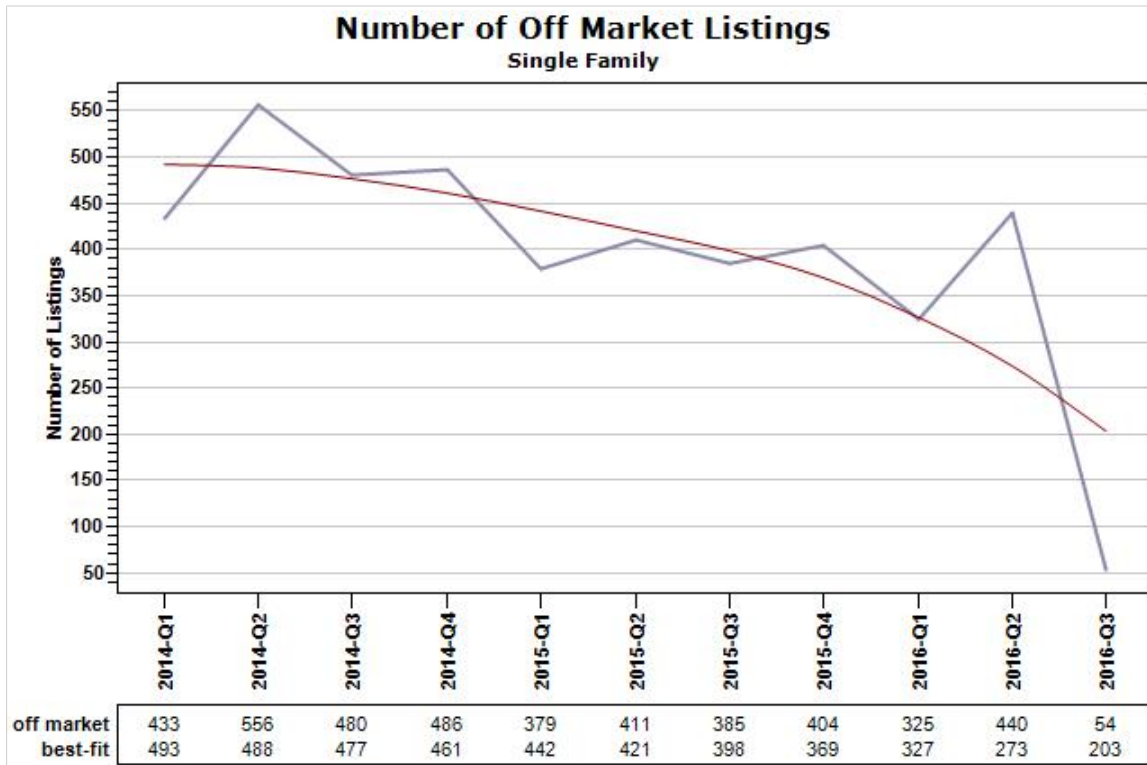

Russ
Lyon

Sotheby's
INTERNATIONAL REALTY

Created: 07/14/2016

Market Report : MESA, AZ

Data Source: MLS