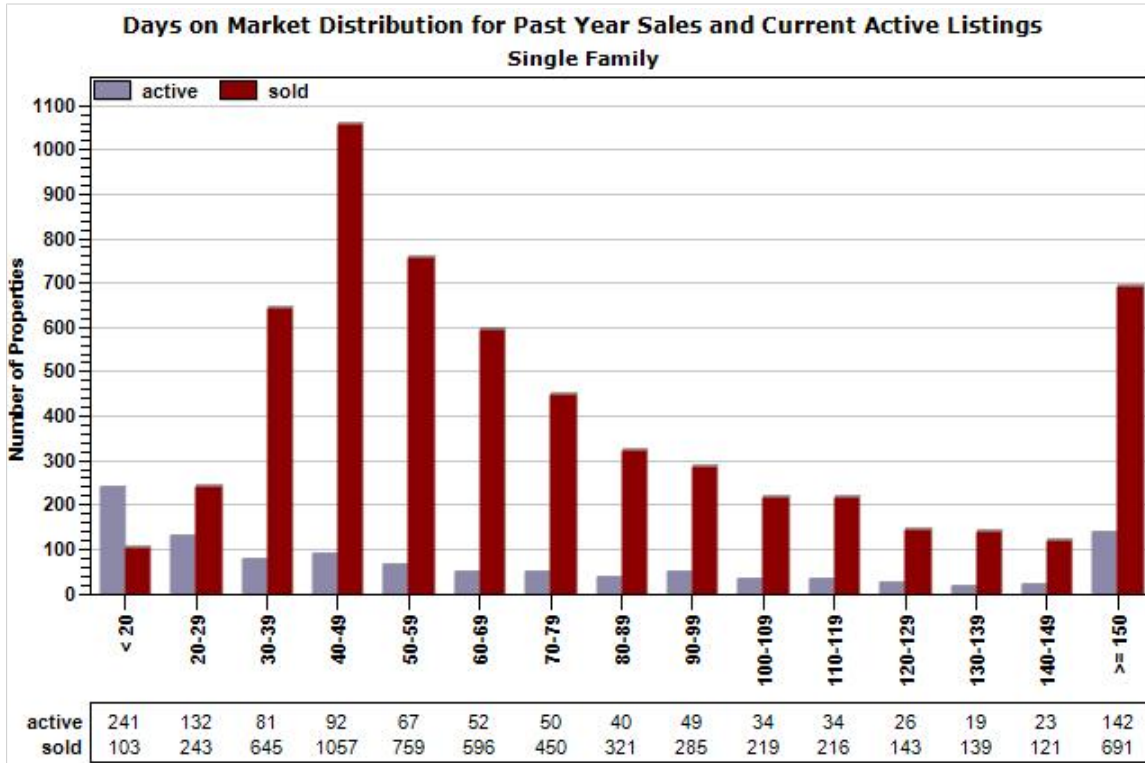

Russ
Lyon

Sotheby's
INTERNATIONAL REALTY

Created: 07/14/2016

Market Report : MESA, AZ

Data Source: MLS