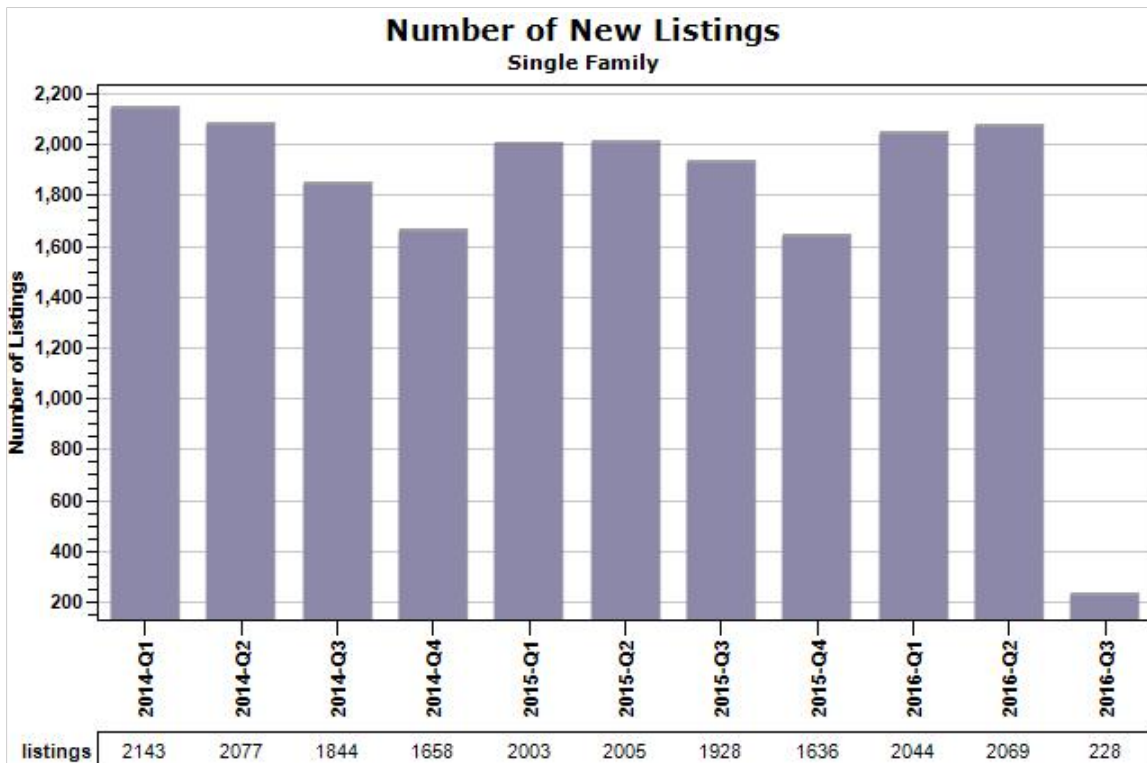

Russ  
Lyon

Sotheby's  
INTERNATIONAL REALTY

Created: 07/14/2016

Market Report : MESA, AZ

Data Source: MLS

Data Source: MLS

State: AZ; County: 04013; Zip: 85201, 85202, 85203, 85204, 85205, 85206, 85207, 85208, 85209, 85210, 85211, 85212, 85213, 85214, 85215, 85216, 85274, 85275, 85277