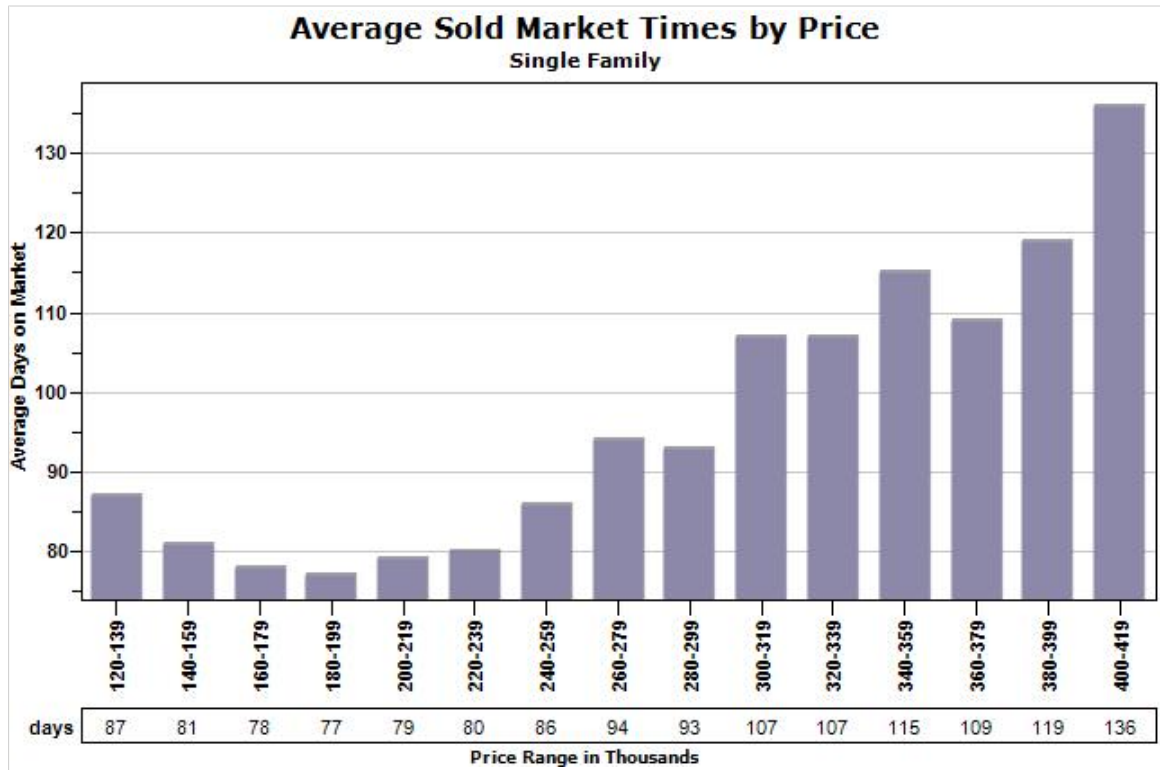

Market Report : MESA, AZ

Data Source: MLS

State: AZ; County: 04013; Zip: 85201, 85202, 85203, 85204, 85205, 85206, 85207, 85208, 85209, 85210, 85211, 85212, 85213, 85214, 85215, 85216, 85274, 85275, 85277

Courtesy of Russ Lyon Sotheby's International Realty, and based on information from the Arizona Regional MLS, Northern Arizona Association of Realtors, Prescott Area Association of REALTORS, Santa Cruz County Multiple Listing Service, Sedona Verde Valley Association of Realtors, Inc, Tucson Association of Realtors, White Mountain Association of Realtors, Inc. Neither Russ Lyon Sotheby's International Realty nor Arizona Regional MLS, Northern Arizona Association of Realtors, Prescott Area Association of REALTORS, Santa Cruz County Multiple Listing Service, Sedona Verde Valley Association of Realtors, Inc, Tucson Association of Realtors, White Mountain Association of Realtors, Inc guarantees or is in any way responsible for the accuracy of the information. The information should be independently verified. All data is provided "AS IS" with all faults. Data maintained by Russ Lyon Sotheby's International Realty or Arizona Regional MLS, Northern Arizona Association of Realtors, Prescott Area Association of REALTORS, Santa Cruz County Multiple Listing Service, Sedona Verde Valley Association of Realtors, Inc, Tucson Association of Realtors, White Mountain Association of Realtors, Inc may not reflect all real estate activity in the market. Copyright 2016 Arizona Regional MLS, Northern Arizona Association of Realtors, Prescott Area Association of REALTORS, Santa Cruz County Multiple Listing Service, Sedona Verde Valley Association of Realtors, Inc, Tucson Association of Realtors, White Mountain Association of Realtors, Inc. All rights reserved.

Equal Housing Opportunity Statement: We are pledged to the letter and spirit of U.S. policy for the achievement of equal housing opportunity throughout the Nation. We encourage and support an affirmative advertising and marketing program in which there are no barriers to obtaining housing because of race, color, religion, sex, handicap, familial status, or national origin.