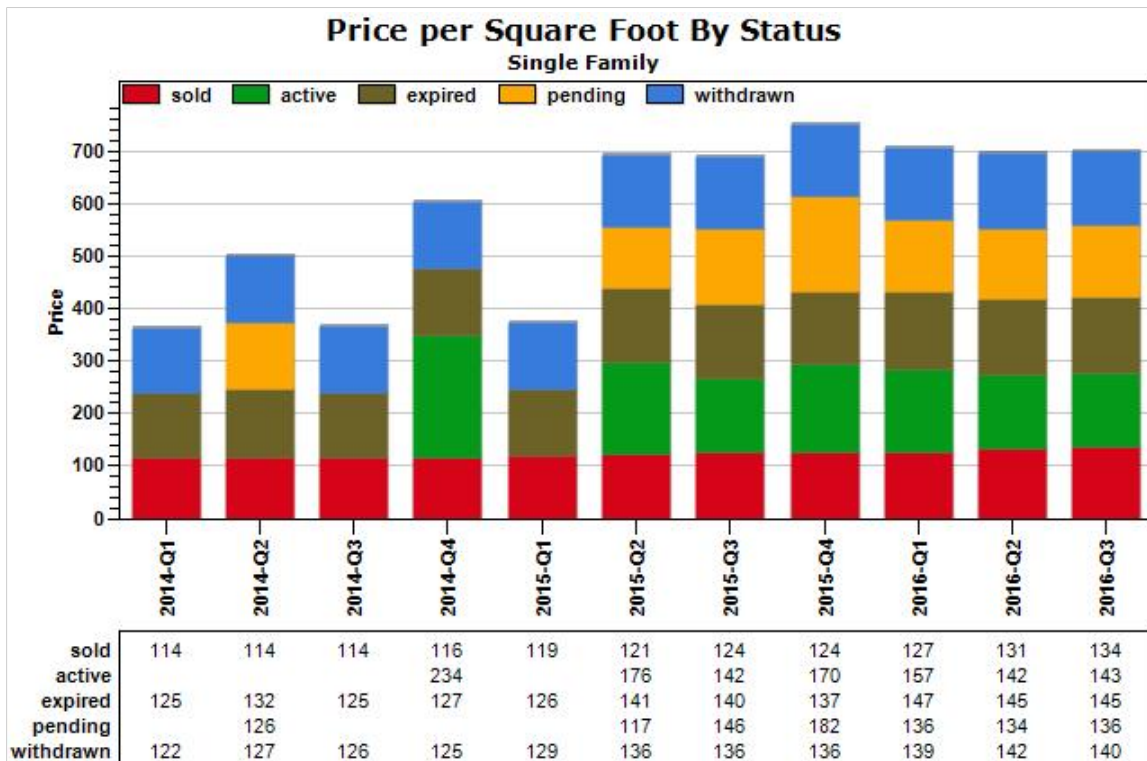

## Market Report : MESA, AZ

State: AZ; County: 04013; Zip: 85201, 85202, 85203, 85204, 85205, 85206, 85207, 85208, 85209, 85210, 85211, 85212, 85213, 85214, 85215, 85216, 85274, 85275, 85277

Russ  
Lyon

Sotheby's  
INTERNATIONAL REALTY

Created: 07/14/2016

Market Report : MESA, AZ

Data Source: MLS

Data Source: MLS

State: AZ; County: 04013; Zip: 85201, 85202, 85203, 85204, 85205, 85206, 85207, 85208, 85209, 85210, 85211, 85212, 85213, 85214, 85215, 85216, 85274, 85275, 85277