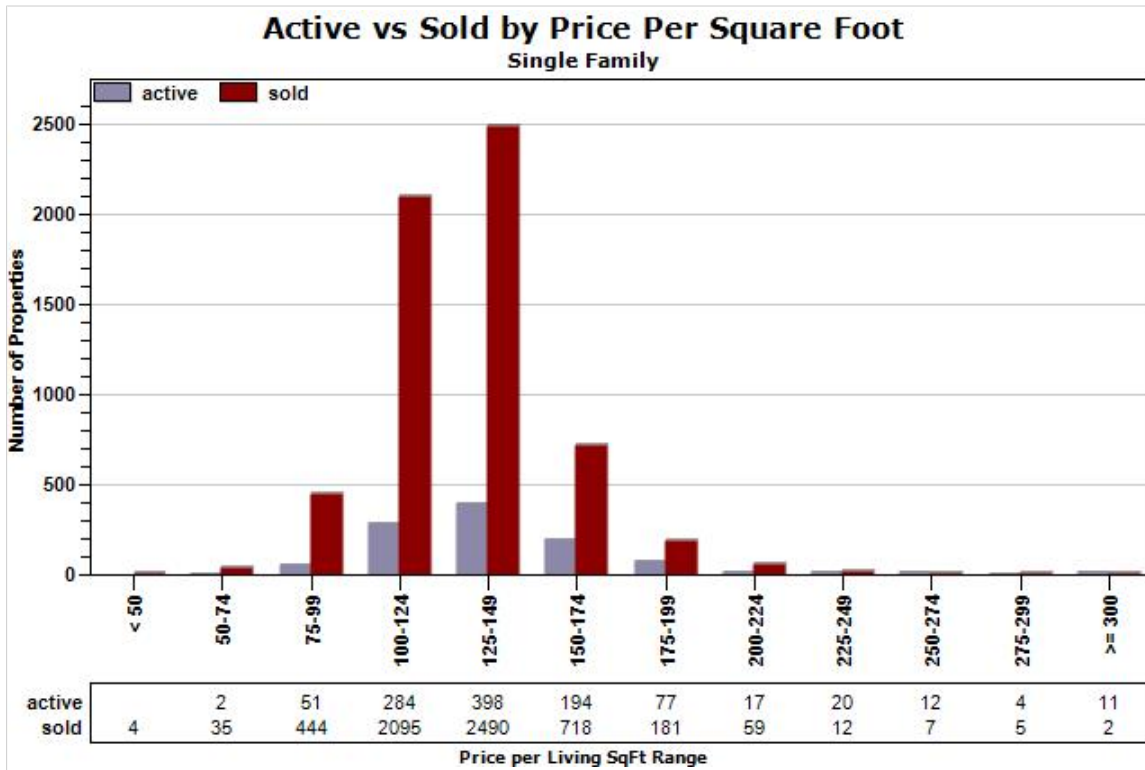

Russ
Lyon

Sotheby's
INTERNATIONAL REALTY

Created: 07/14/2016

Market Report : MESA, AZ

Data Source: MLS