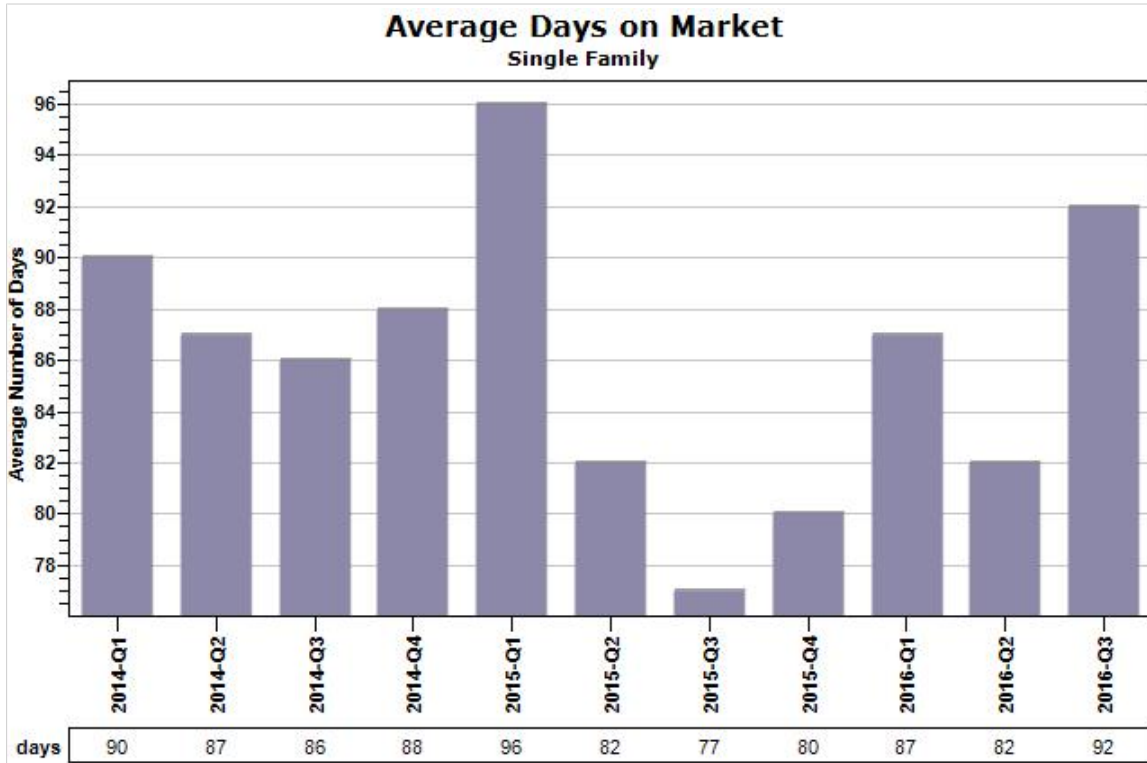

Russ
Lyon

Sotheby's
INTERNATIONAL REALTY

Created: 07/14/2016

Market Report : MESA, AZ

Data Source: MLS