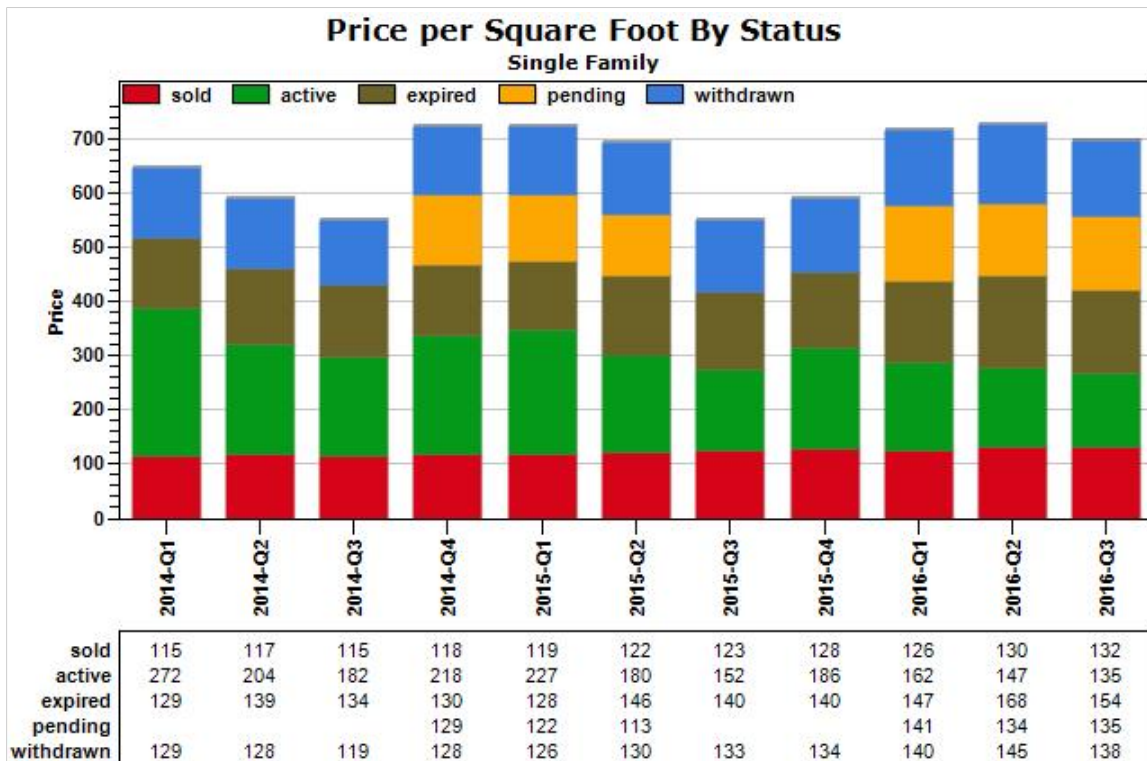

Russ
Lyon

Sotheby's
INTERNATIONAL REALTY

Created: 07/14/2016

Market Report : PEORIA, AZ

Data Source: MLS

Data Source: MLS

State: AZ; County: 04013; Zip: 85345, 85380, 85381, 85382, 85383, 85385

Market Report : PEORIA, AZ

Data Source: MLS

Data Source: MLS

State: AZ; County: 04013; Zip: 85345, 85380, 85381, 85382, 85383, 85385

Market Report : PEORIA, AZ

Data Source: MLS

Data Source: MLS

State: AZ; County: 04013; Zip: 85345, 85380, 85381, 85382, 85383, 85385