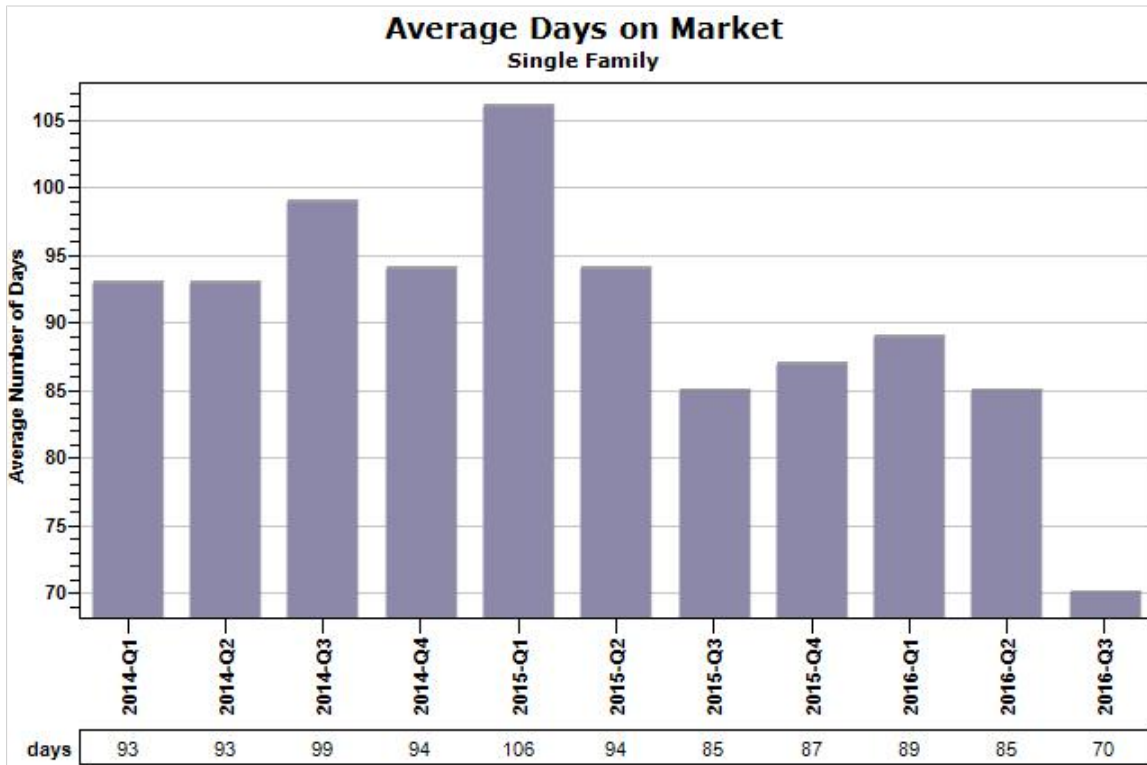

Russ
Lyon

Sotheby's
INTERNATIONAL REALTY

Created: 07/14/2016

Market Report : PEORIA, AZ

Data Source: MLS

Data Source: MLS

State: AZ; County: 04013; Zip: 85345, 85380, 85381, 85382, 85383, 85385

Market Report : PEORIA, AZ