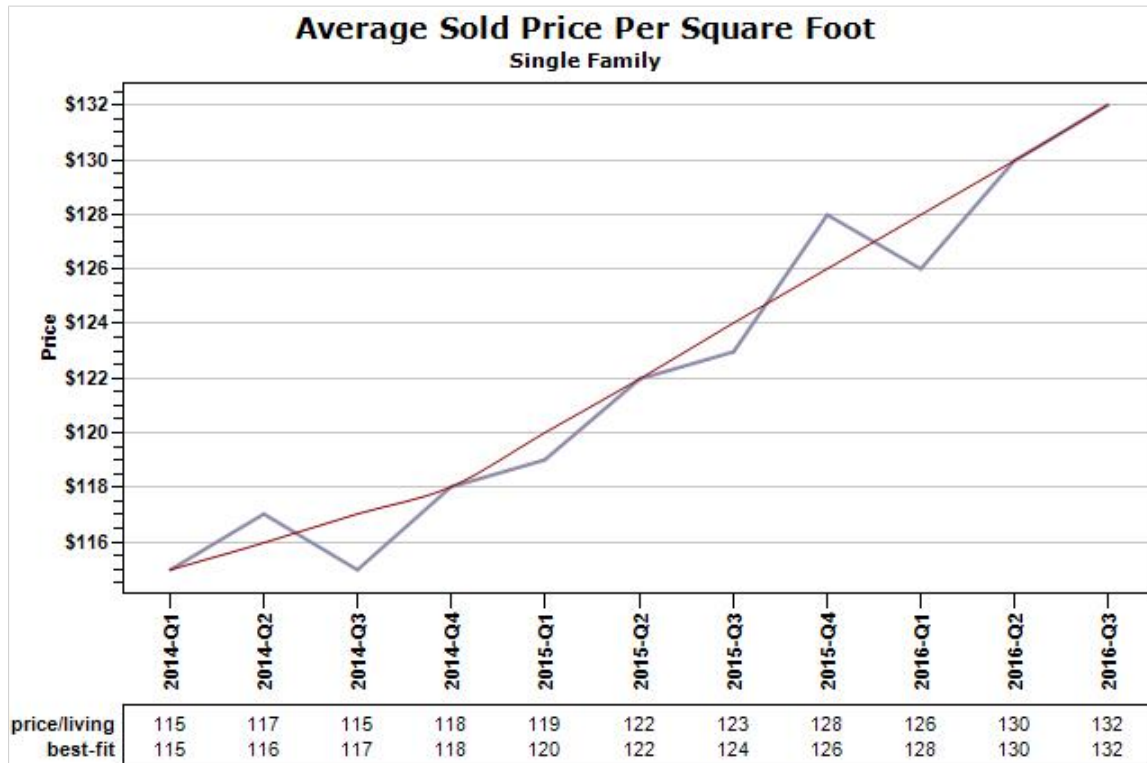

Russ
Lyon

Sotheby's
INTERNATIONAL REALTY

Created: 07/14/2016

Market Report : PEORIA, AZ

Data Source: MLS

Data Source: MLS

State: AZ; County: 04013; Zip: 85345, 85380, 85381, 85382, 85383, 85385

Market Report : PEORIA, AZ