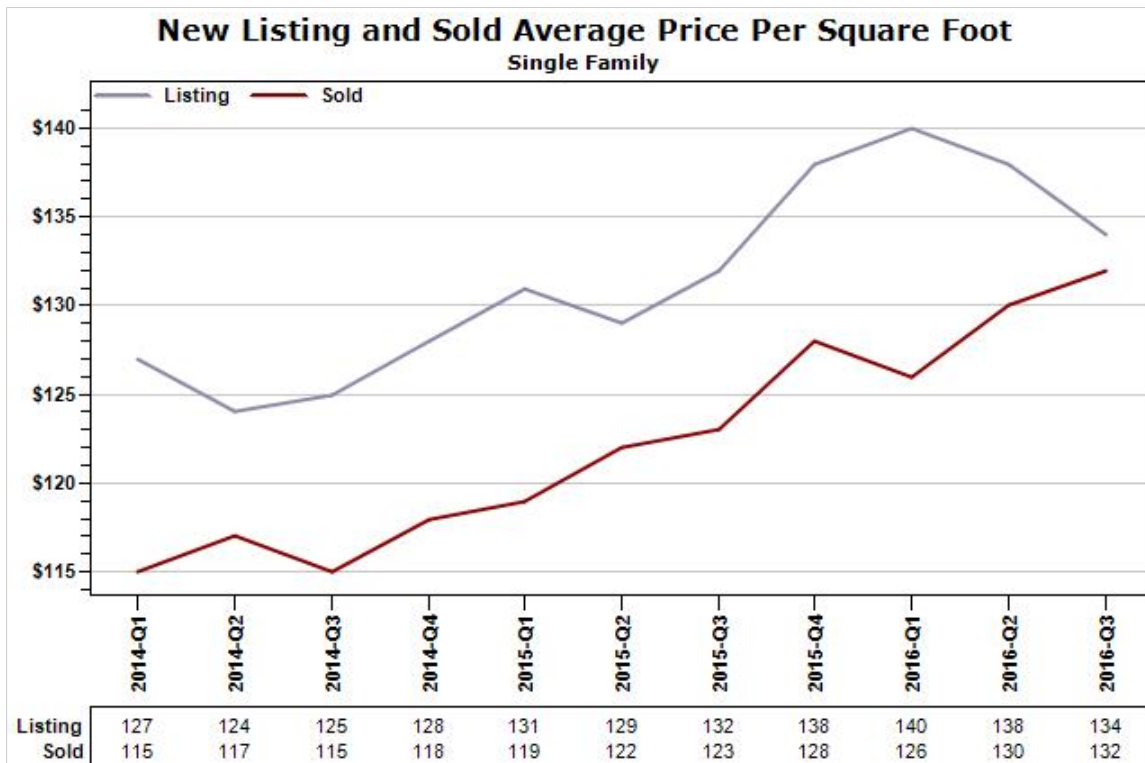

Data Source: MLS

State: AZ; County: 04013; Zip: 85345, 85380, 85381, 85382, 85383, 85385