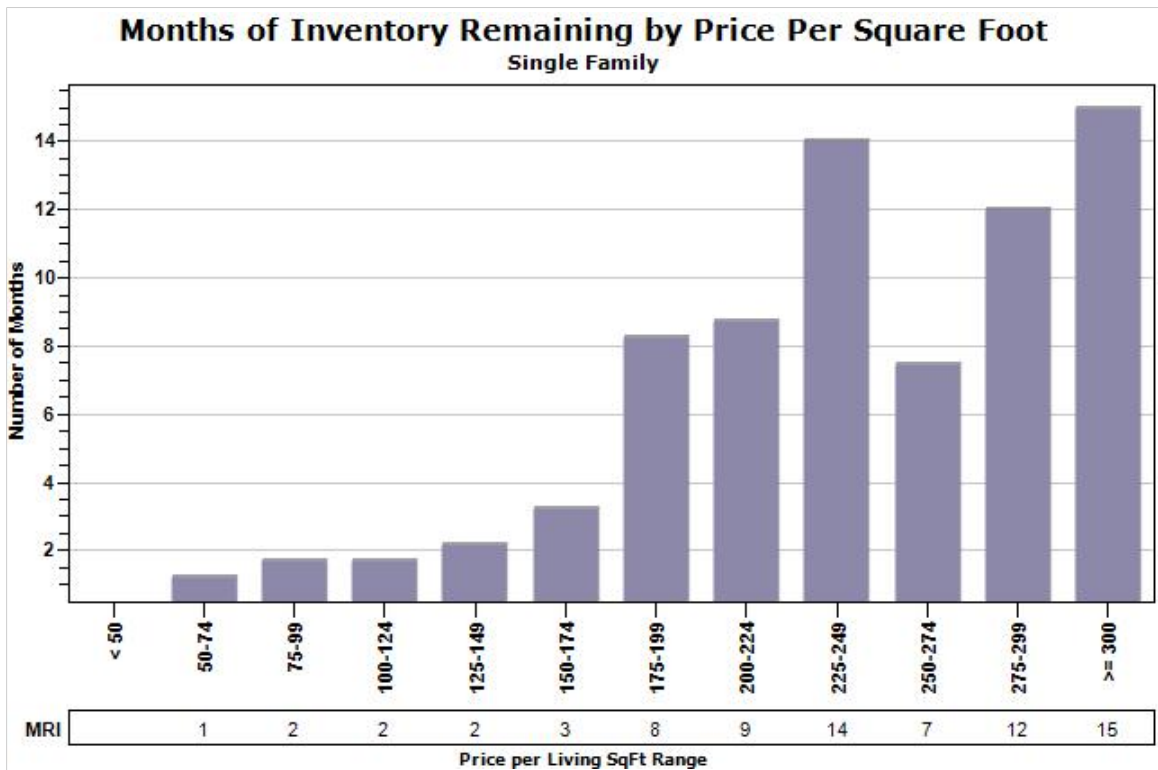

Data Source: MLS

State: AZ; County: 04013; Zip: 85345, 85380, 85381, 85382, 85383, 85385