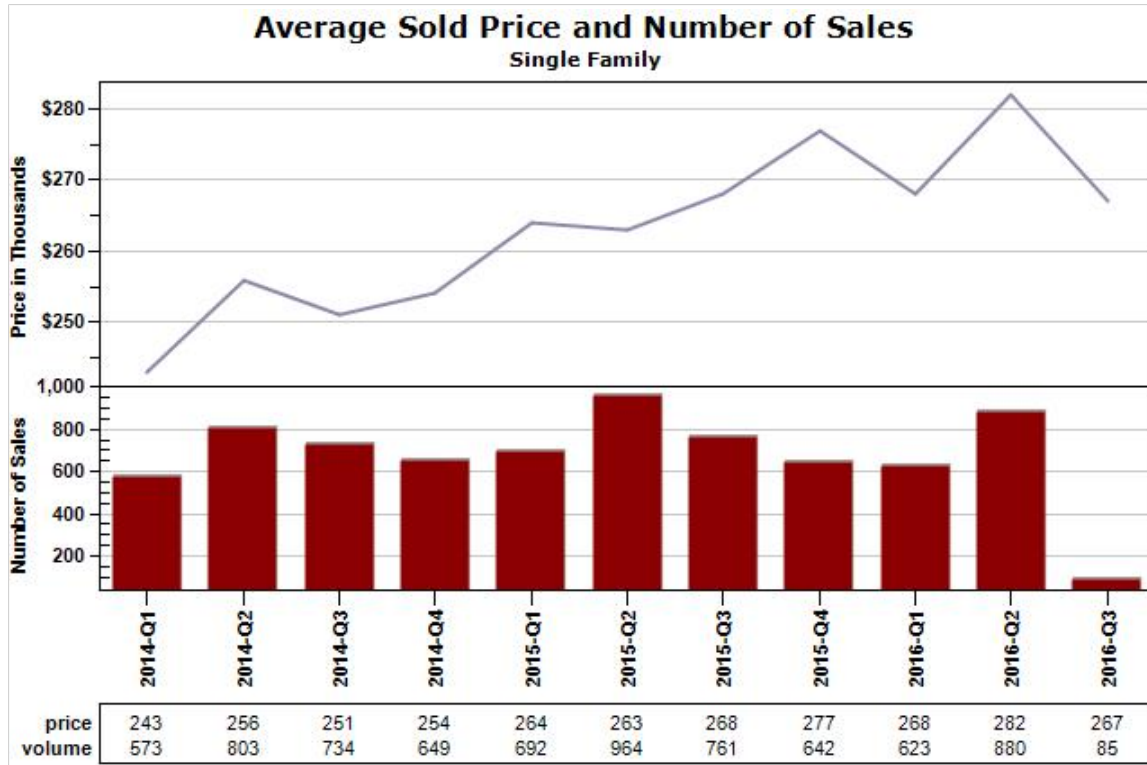

Russ
Lyon

Sotheby's
INTERNATIONAL REALTY

Created: 07/14/2016

Market Report : PEORIA, AZ

Data Source: MLS

Data Source: MLS

State: AZ; County: 04013; Zip: 85345, 85380, 85381, 85382, 85383, 85385

Market Report : PEORIA, AZ