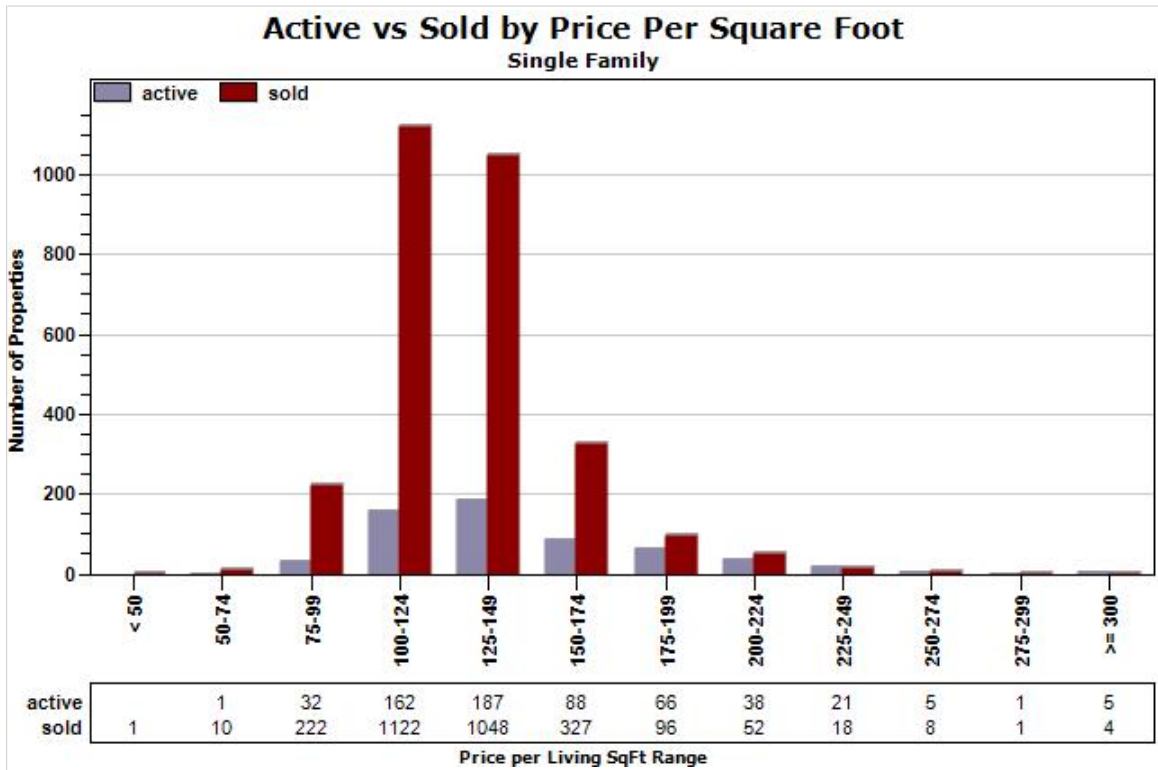

Market Report : PEORIA, AZ

Data Source: MLS