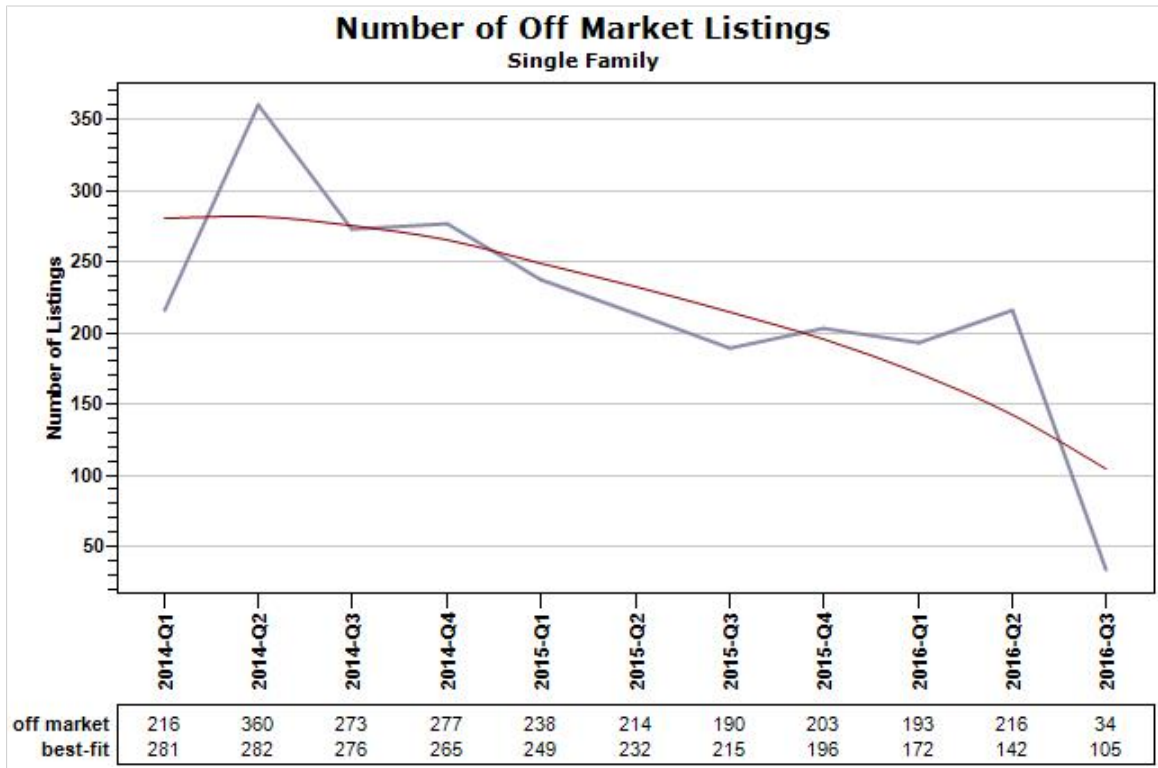

Market Report : PEORIA, AZ

Data Source: MLS