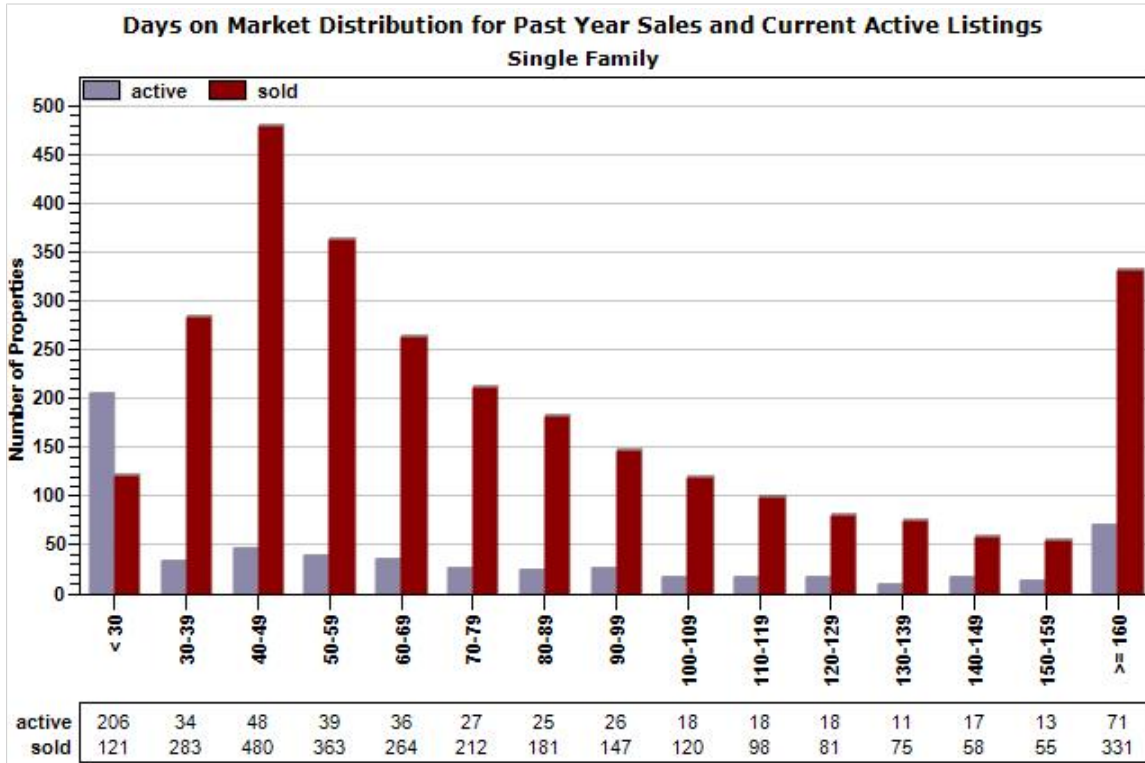

Market Report : PEORIA, AZ

Data Source: MLS

Data Source: MLS

State: AZ; County: 04013; Zip: 85345, 85380, 85381, 85382, 85383, 85385

Russ
Lyon

Sotheby's
INTERNATIONAL REALTY

Created: 07/14/2016

Market Report : PEORIA, AZ