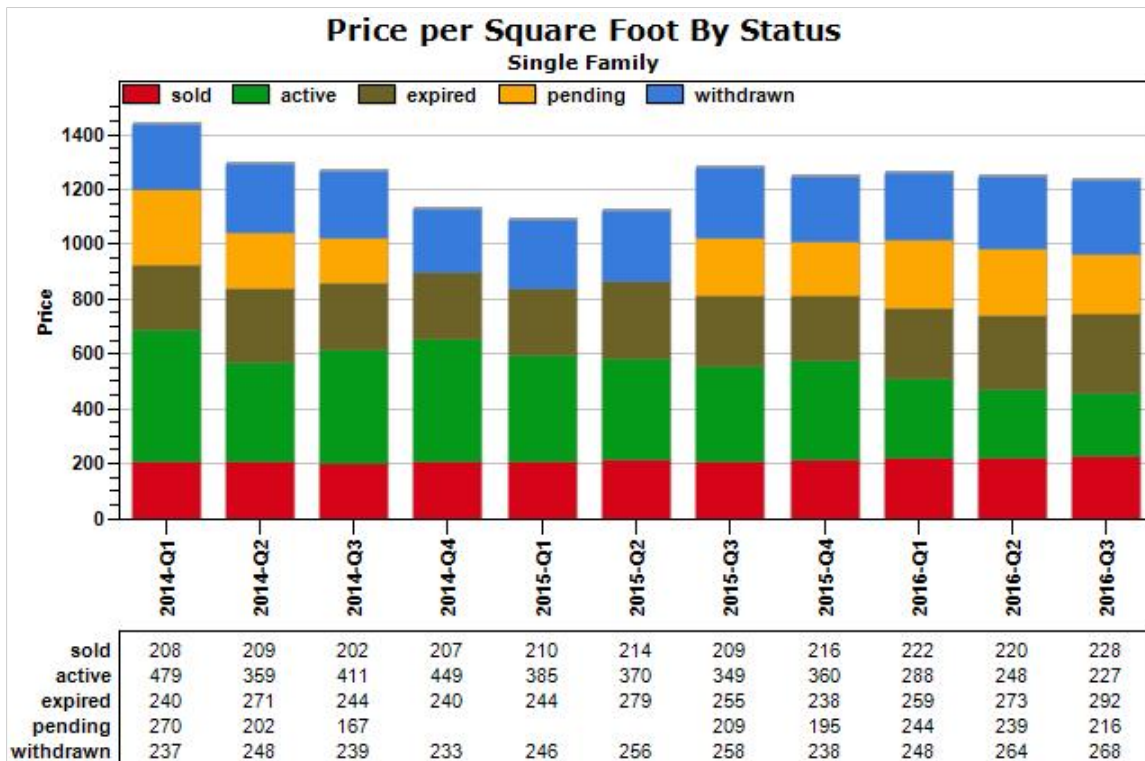

Russ
Lyon

Sotheby's
INTERNATIONAL REALTY

Created: 07/14/2016

Market Report : SCOTTSDALE, AZ

Data Source: MLS

Data Source: MLS

State: AZ; County: 04013; Zip: 85250, 85251, 85252, 85254, 85255, 85256, 85257, 85258, 85259, 85260, 85261, 85262, 85266, 85267, 85271