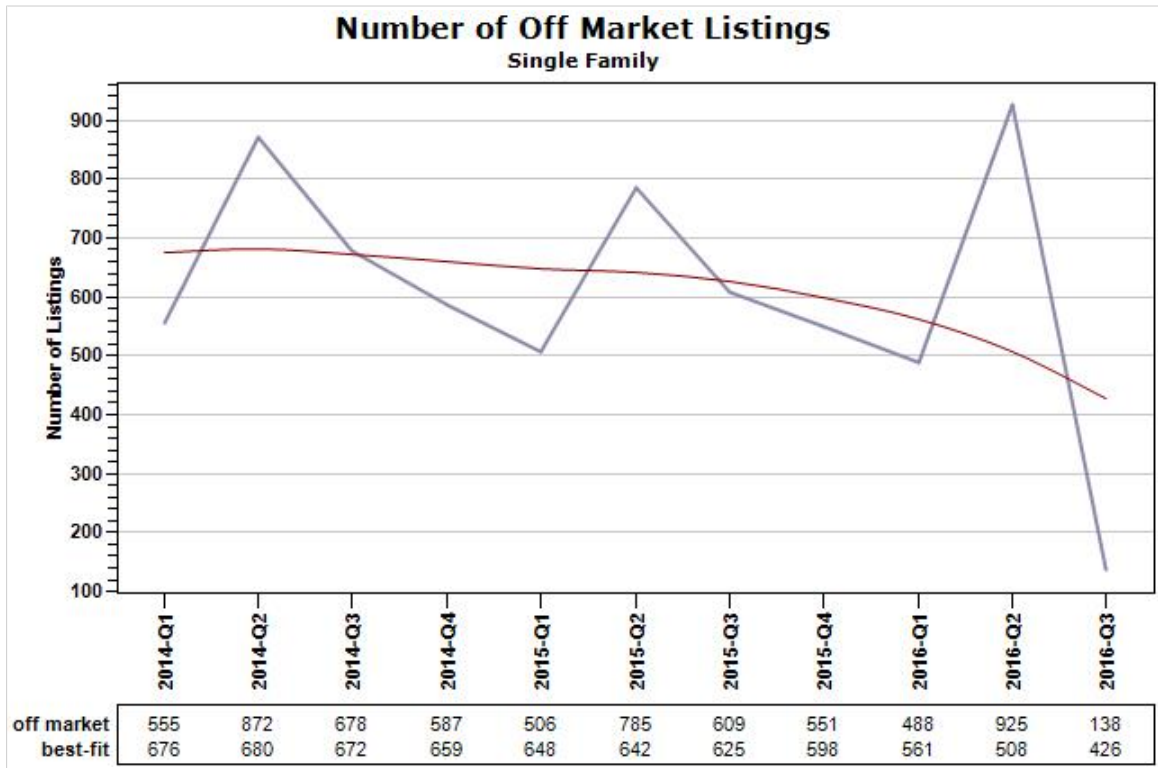

Market Report : SCOTTSDALE, AZ

Data Source: MLS