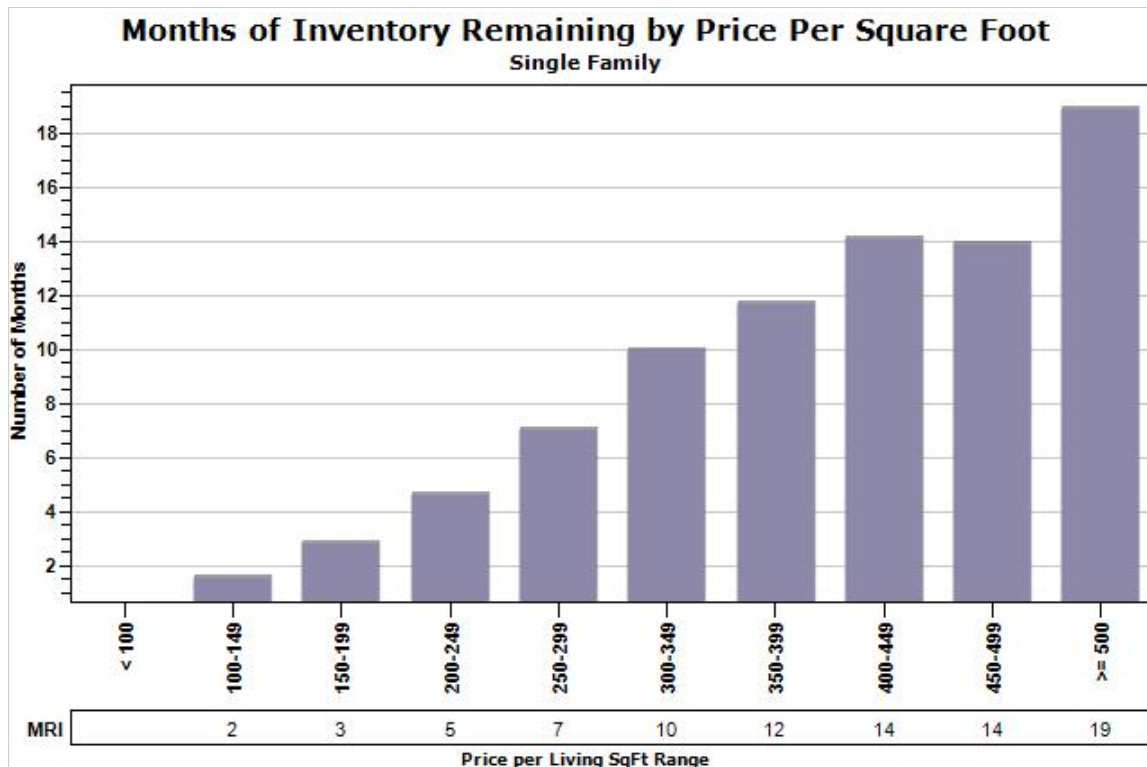

Data Source: MLS

State: AZ; County: 04013; Zip: 85250, 85251, 85252, 85254, 85255, 85256, 85257, 85258, 85259, 85260, 85261, 85262, 85266, 85267, 85271