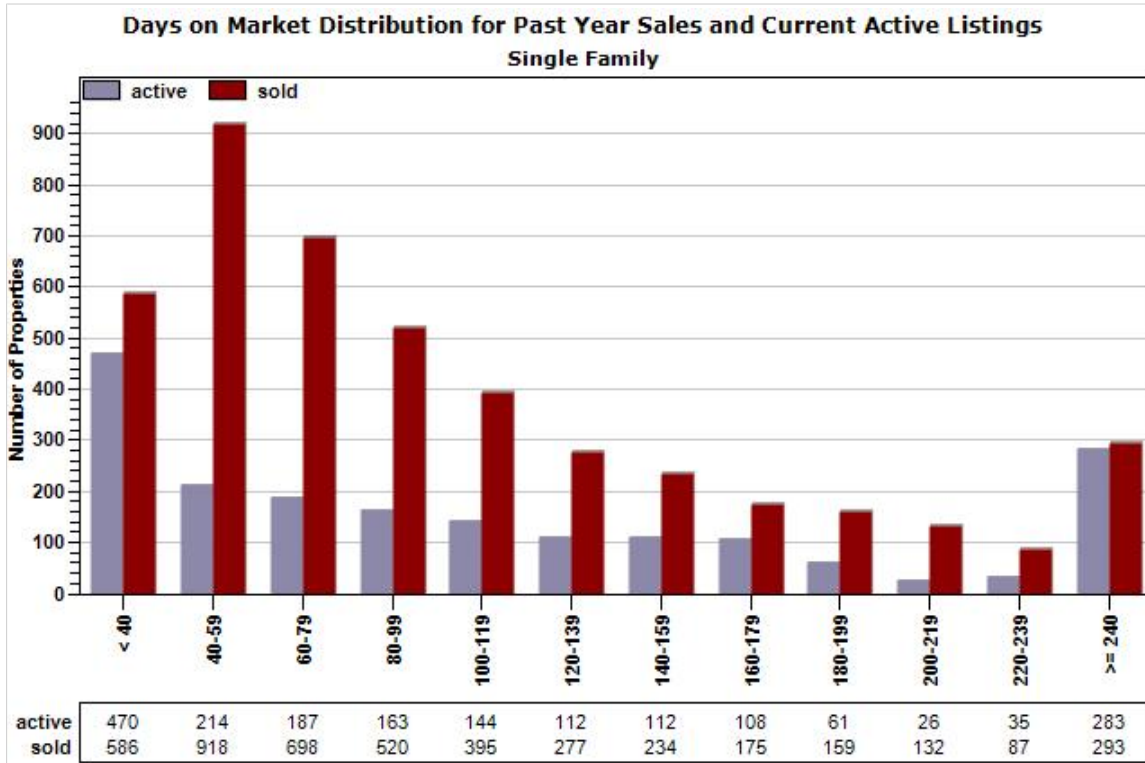

Russ
Lyon

Sotheby's
INTERNATIONAL REALTY

Created: 07/14/2016

Market Report : SCOTTSDALE, AZ

Data Source: MLS