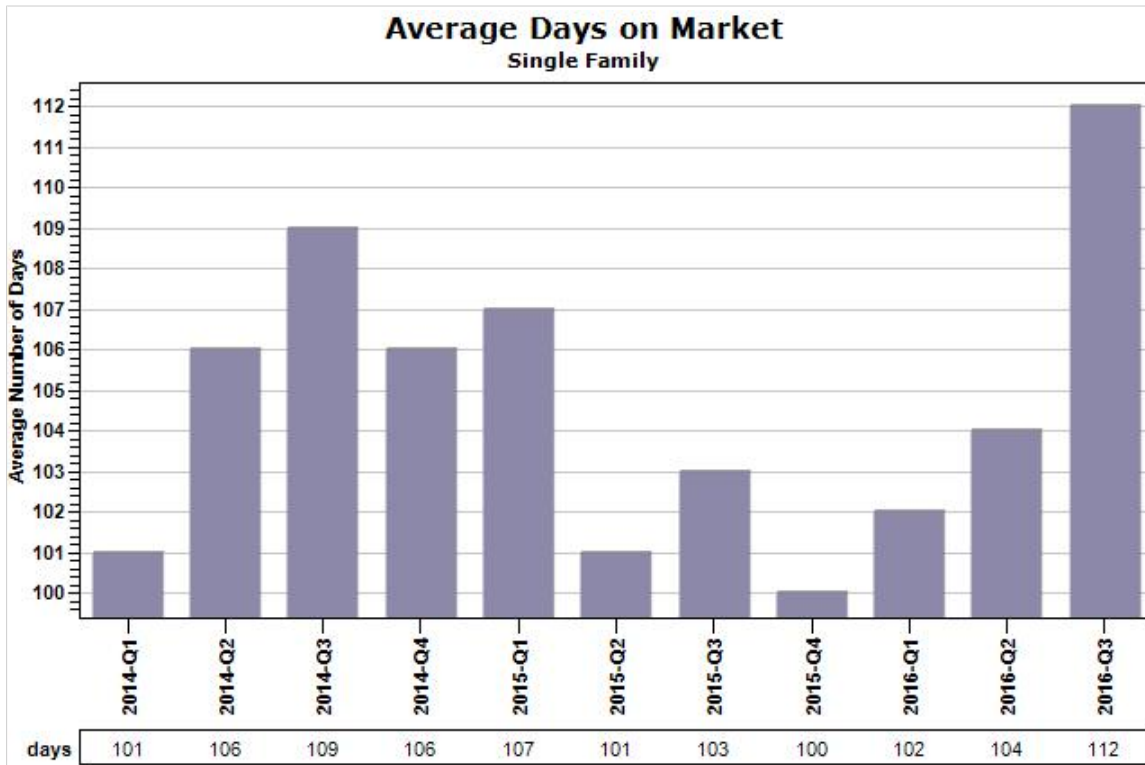

Russ
Lyon

Sotheby's
INTERNATIONAL REALTY

Created: 07/14/2016

Market Report : SCOTTSDALE, AZ

Data Source: MLS