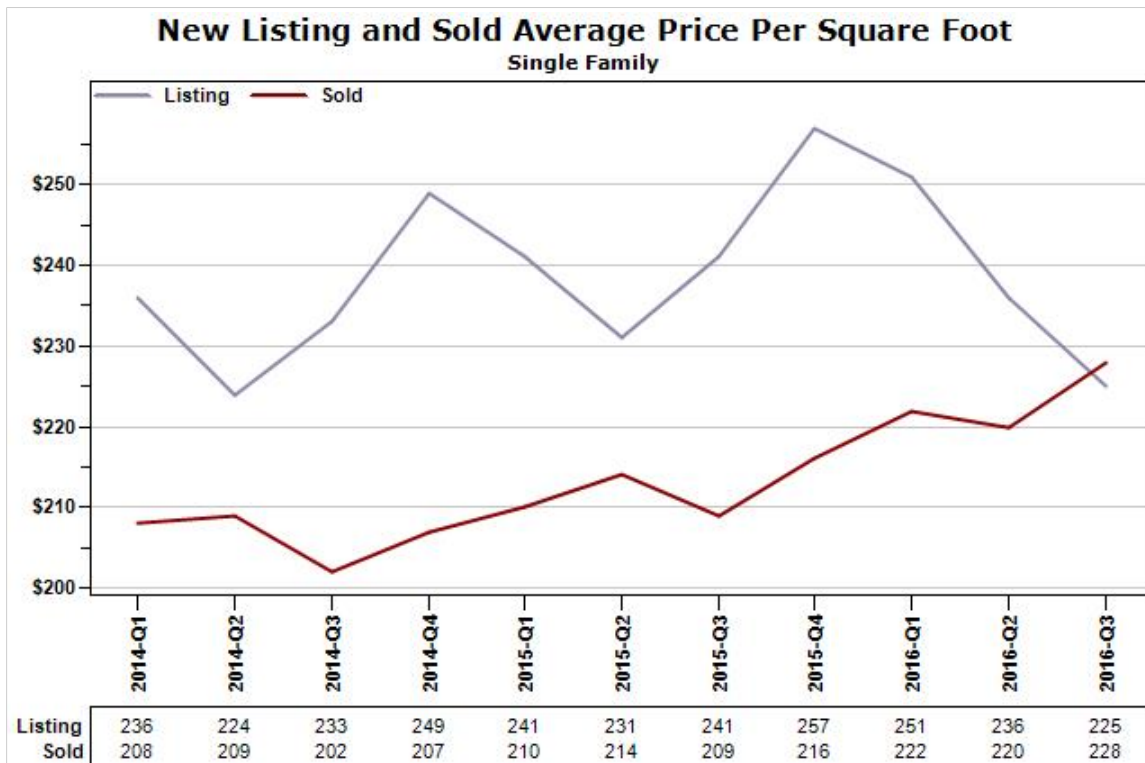

Russ
Lyon

Sotheby's
INTERNATIONAL REALTY

Created: 07/14/2016

Market Report : SCOTTSDALE, AZ

Data Source: MLS

Data Source: MLS

State: AZ; County: 04013; Zip: 85250, 85251, 85252, 85254, 85255, 85256, 85257, 85258, 85259, 85260, 85261, 85262, 85266, 85267, 85271