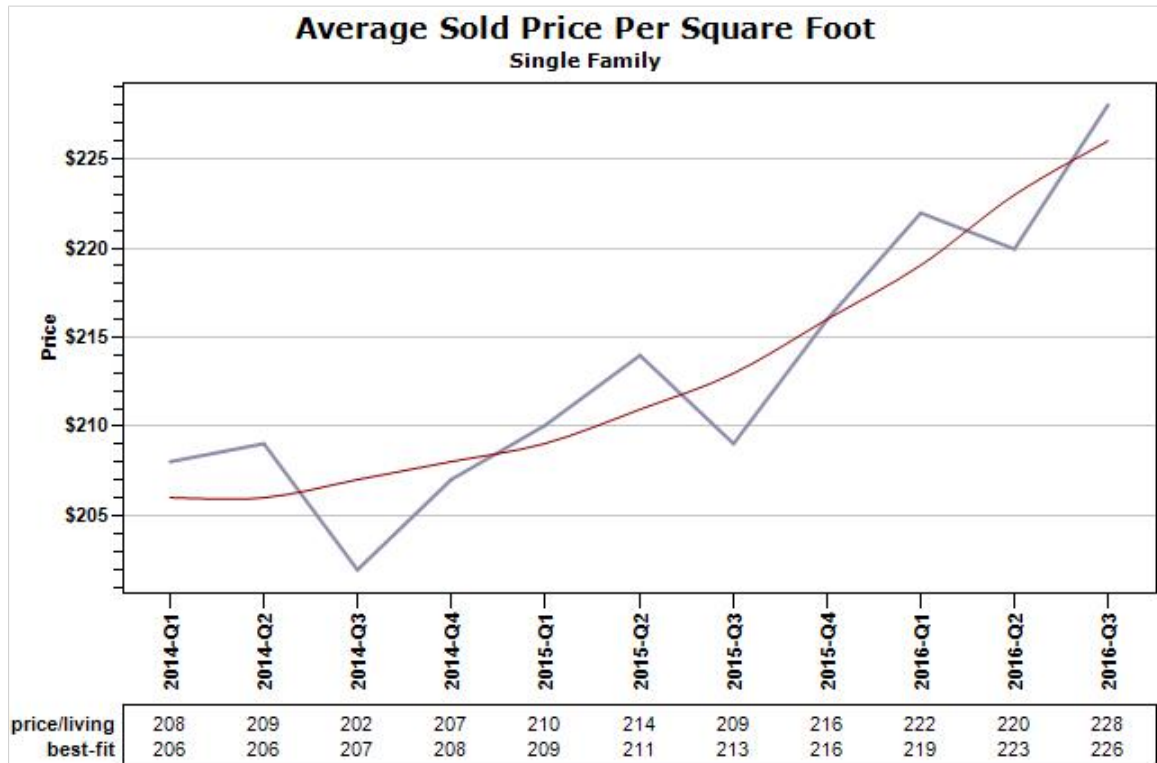

Market Report : SCOTTSDALE, AZ

Data Source: MLS

Data Source: MLS

Created: 07/14/2016

Market Report : SCOTTSDALE, AZ

State: AZ; County: 04013; Zip: 85250, 85251, 85252, 85254, 85255, 85256, 85257, 85258, 85259, 85260, 85261, 85262, 85266, 85267, 85271