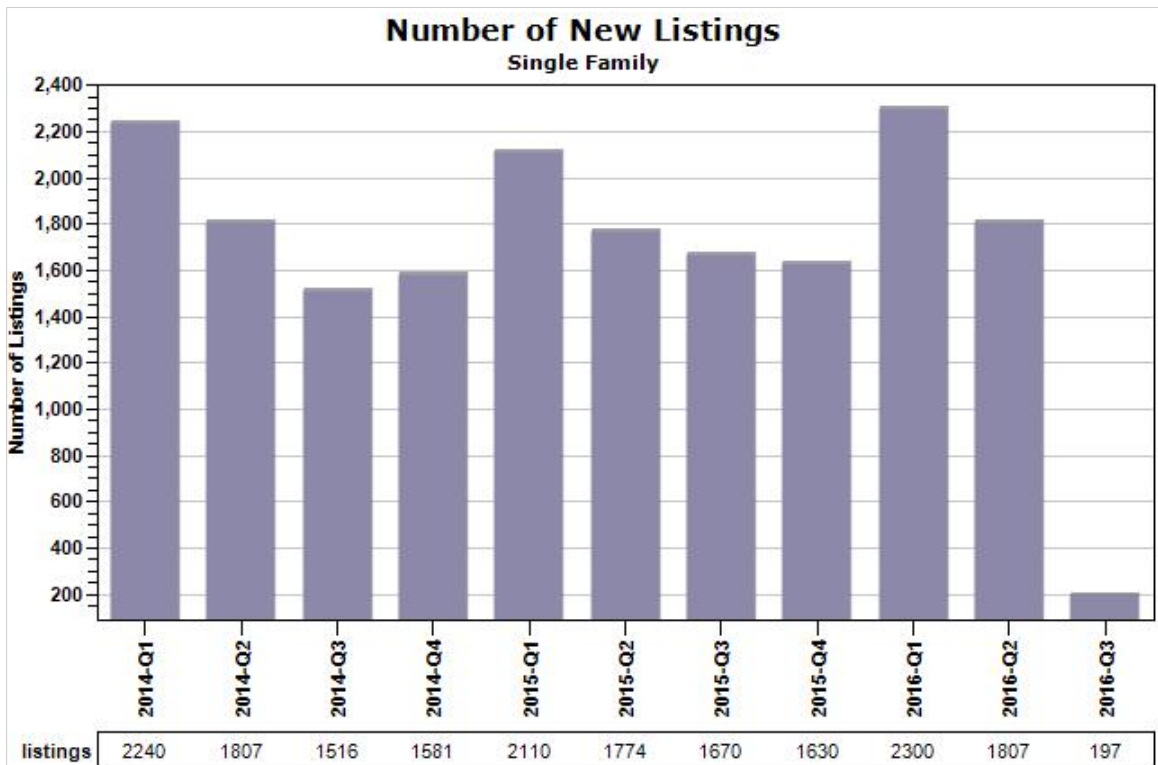

Data Source: MLS

State: AZ; County: 04013; Zip: 85250, 85251, 85252, 85254, 85255, 85256, 85257, 85258, 85259, 85260, 85261, 85262, 85266, 85267, 85271