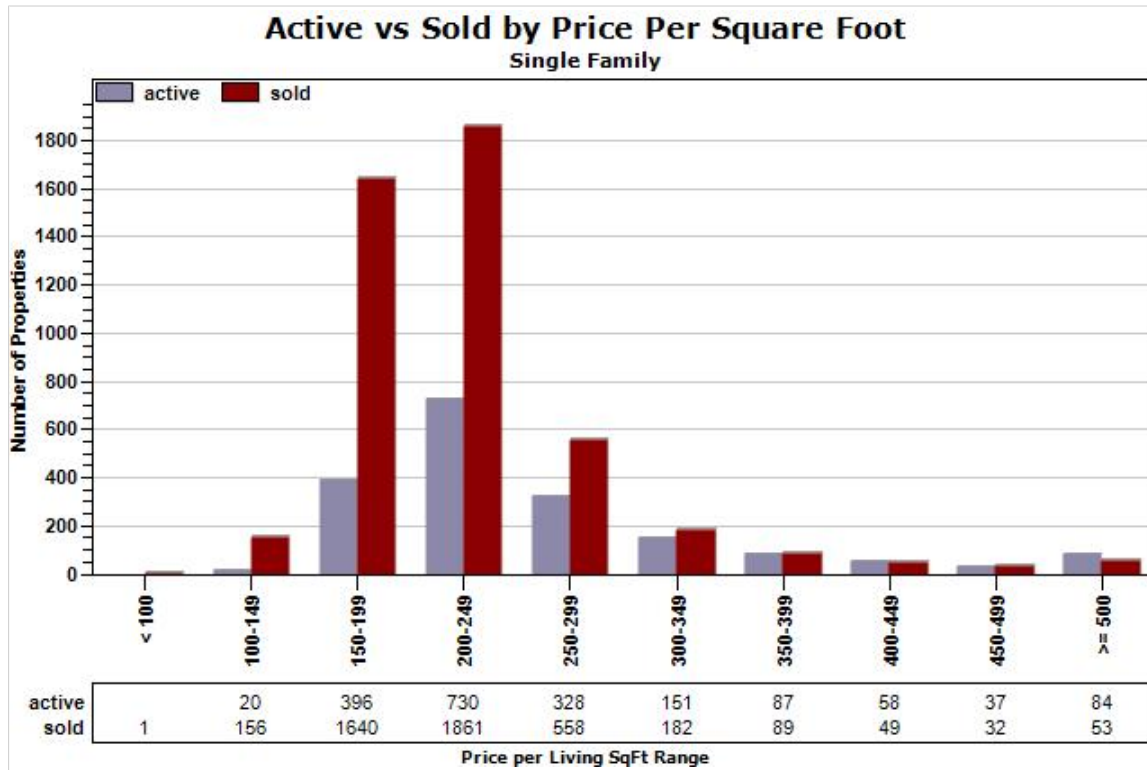

Russ
Lyon

Sotheby's
INTERNATIONAL REALTY

Created: 07/14/2016

Market Report : SCOTTSDALE, AZ

Data Source: MLS