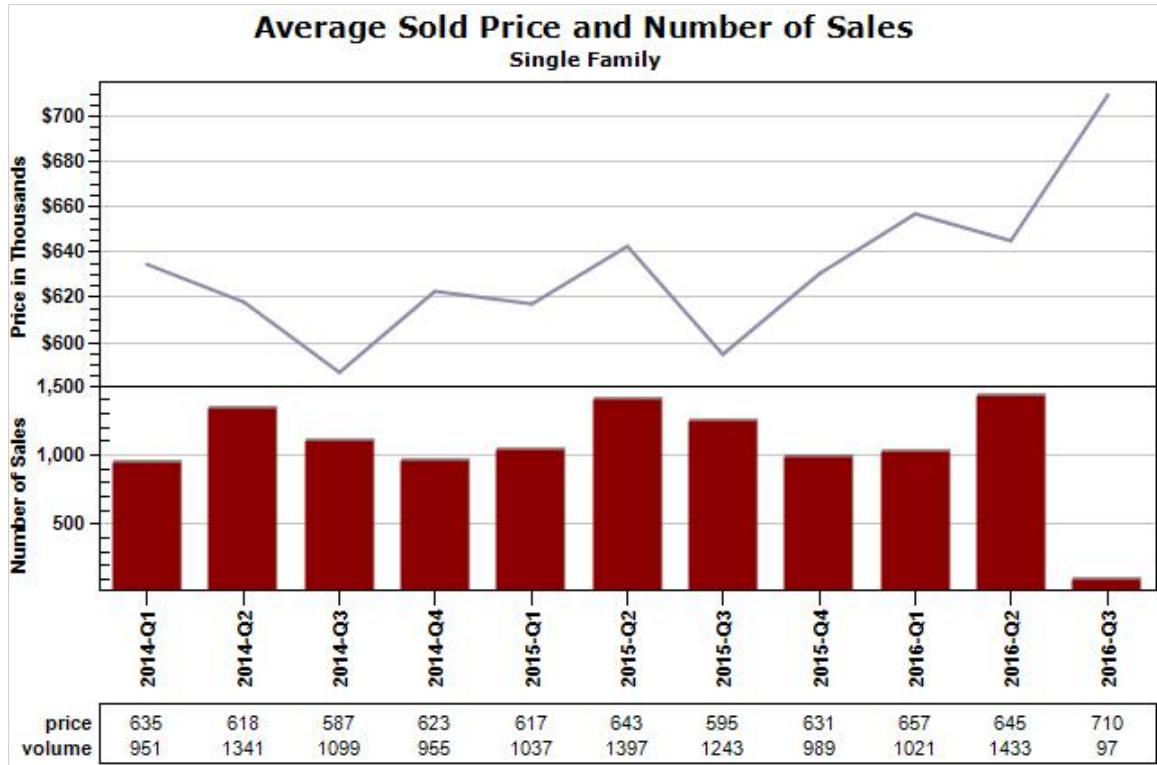

Market Report : SCOTTSDALE, AZ

Data Source: MLS

Data Source: MLS

Created: 07/14/2016

Market Report : SCOTTSDALE, AZ

State: AZ; County: 04013; Zip: 85250, 85251, 85252, 85254, 85255, 85256, 85257, 85258, 85259, 85260, 85261, 85262, 85266, 85267, 85271