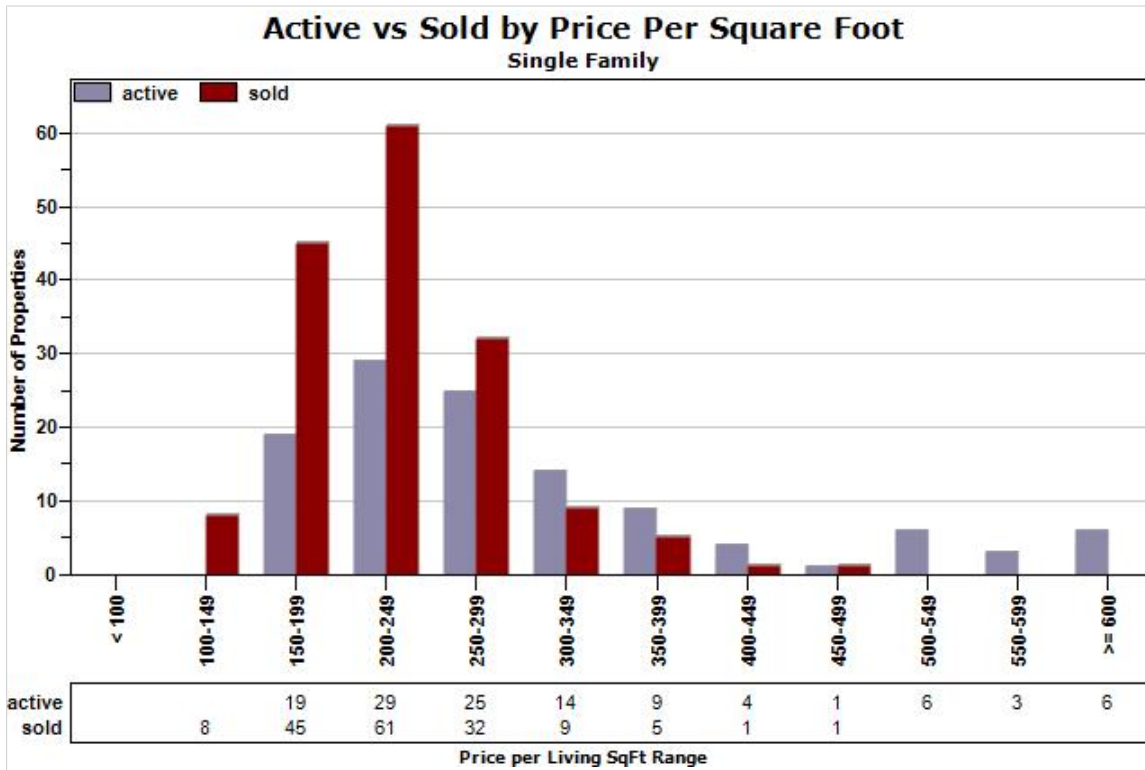

Data Source: MLS

State: AZ; County: 04025; Zip: 86336, 86339, 86340, 86341

Russ  
Lyon

Sotheby's  
INTERNATIONAL REALTY

Created: 07/14/2016

Market Report : SEDONA, AZ

Data Source: MLS

Data Source: MLS