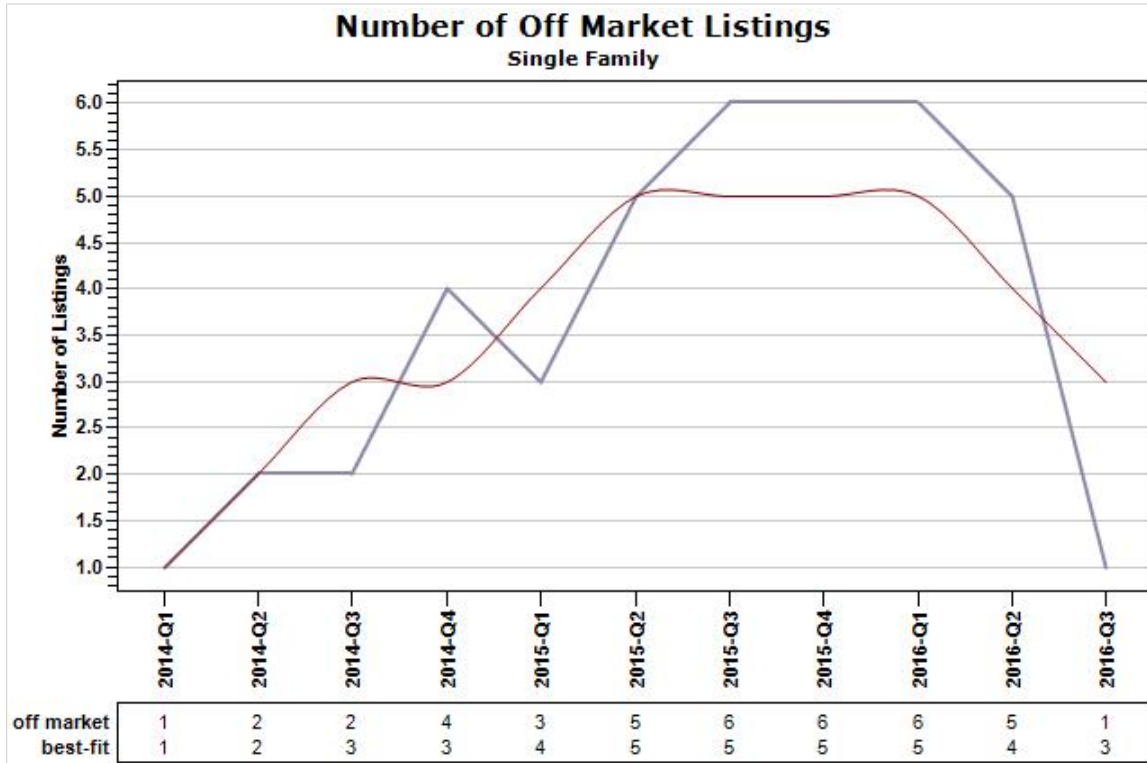

Data Source: MLS

Data Source: MLS

State: AZ; County: 04025; Zip: 86336, 86339, 86340, 86341

Russ  
Lyon

Sotheby's  
INTERNATIONAL REALTY

Created: 07/14/2016

Market Report : SEDONA, AZ

Data Source: MLS