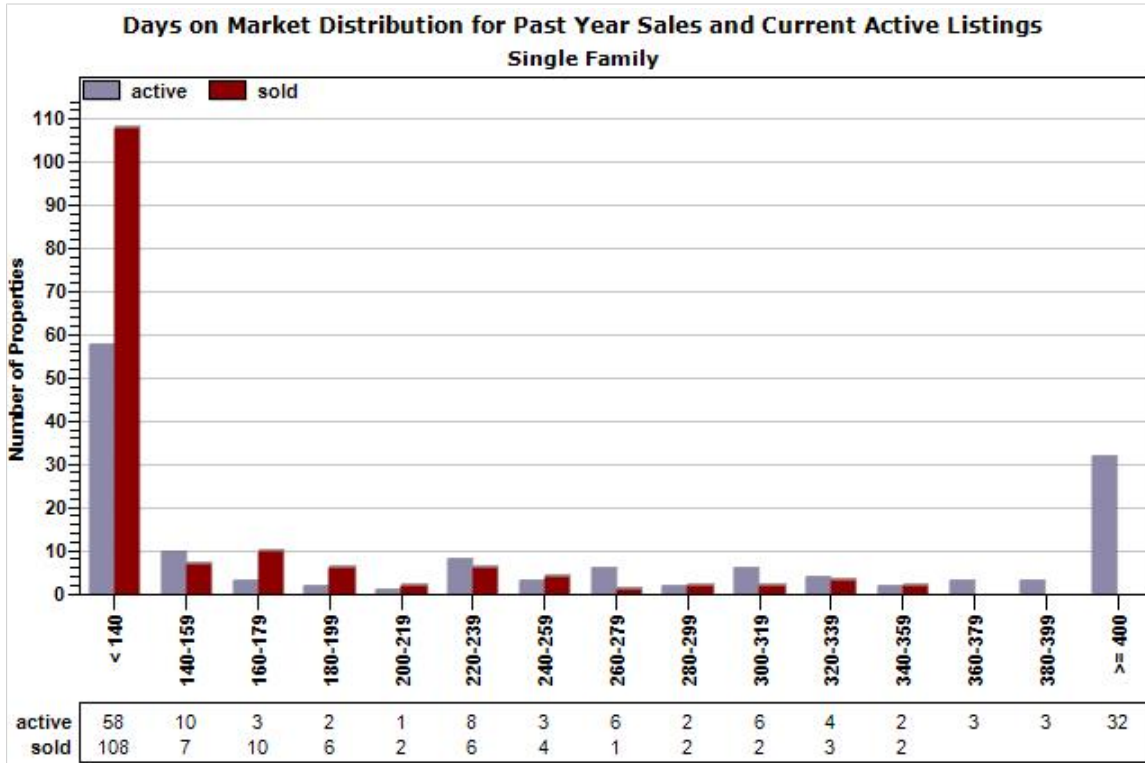

State: AZ; County: 04025; Zip: 86336, 86339, 86340, 86341

Russ  
Lyon

Sotheby's  
INTERNATIONAL REALTY

Created: 07/14/2016

Market Report : SEDONA, AZ

Data Source: MLS

Data Source: MLS

State: AZ; County: 04025; Zip: 86336, 86339, 86340, 86341