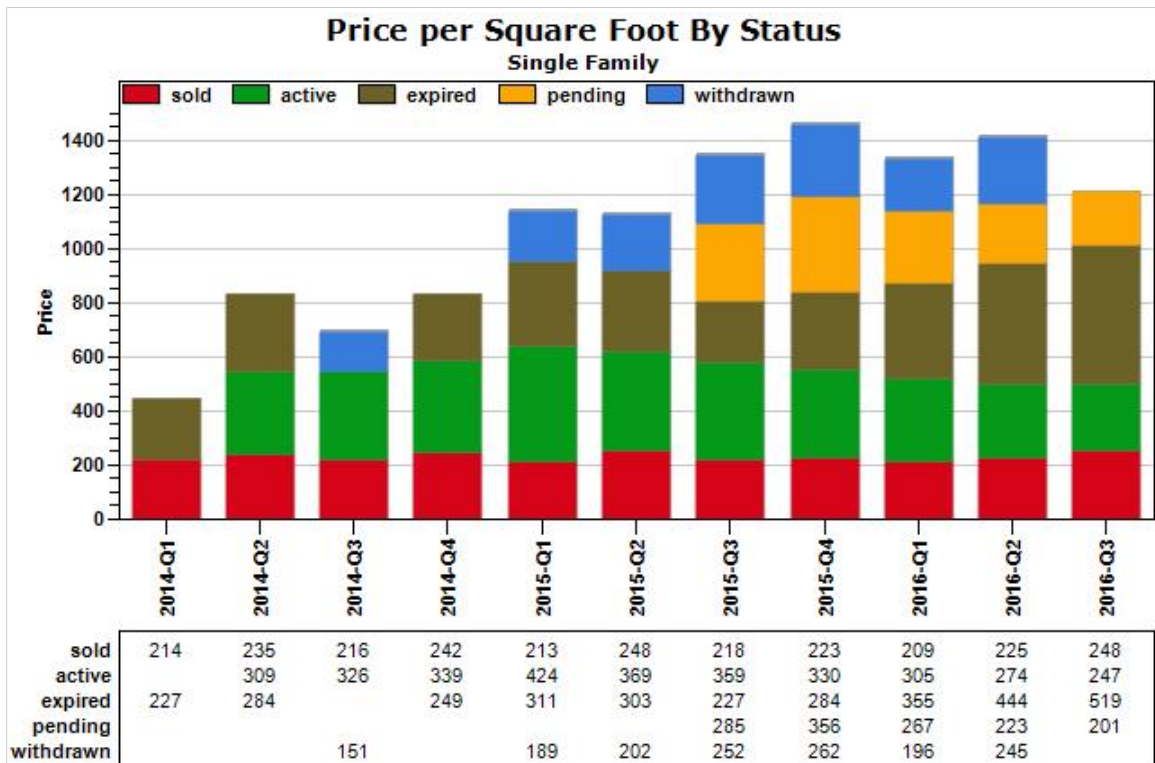

Data Source: MLS

State: AZ; County: 04025; Zip: 86336, 86339, 86340, 86341