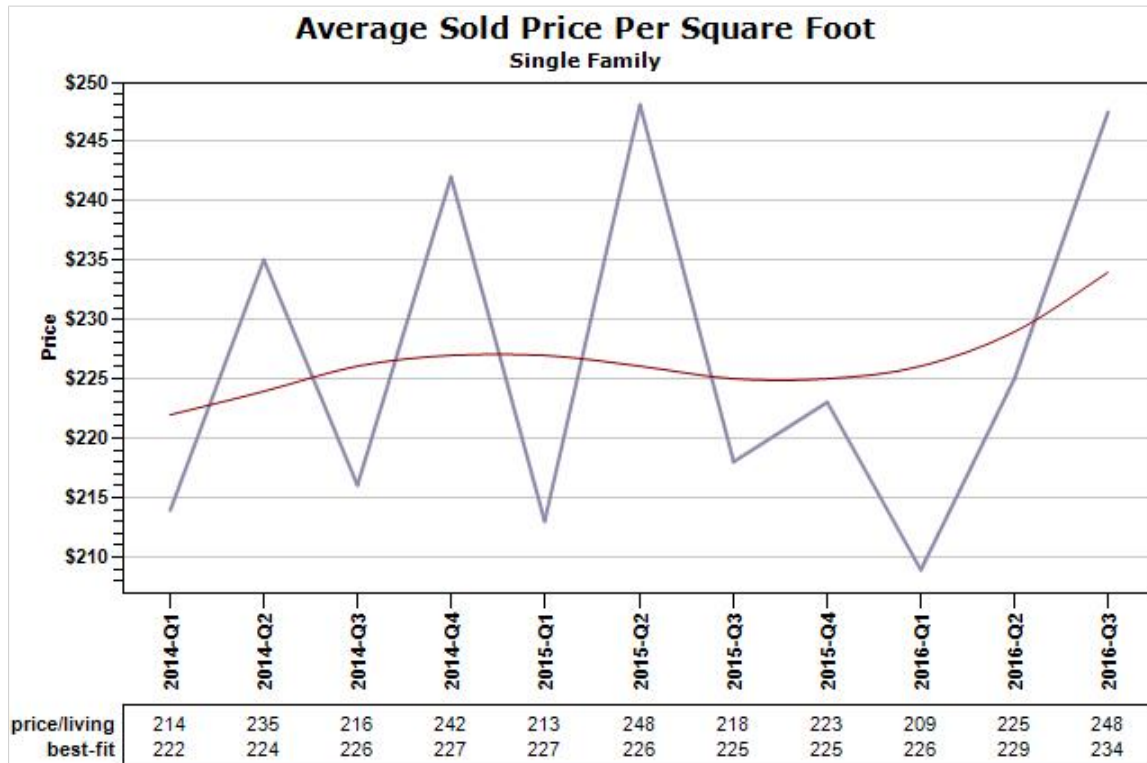

Russ  
Lyon

Sotheby's  
INTERNATIONAL REALTY

Created: 07/14/2016

Market Report : SEDONA, AZ

Data Source: MLS

Data Source: MLS

State: AZ; County: 04025; Zip: 86336, 86339, 86340, 86341

Market Report : SEDONA, AZ