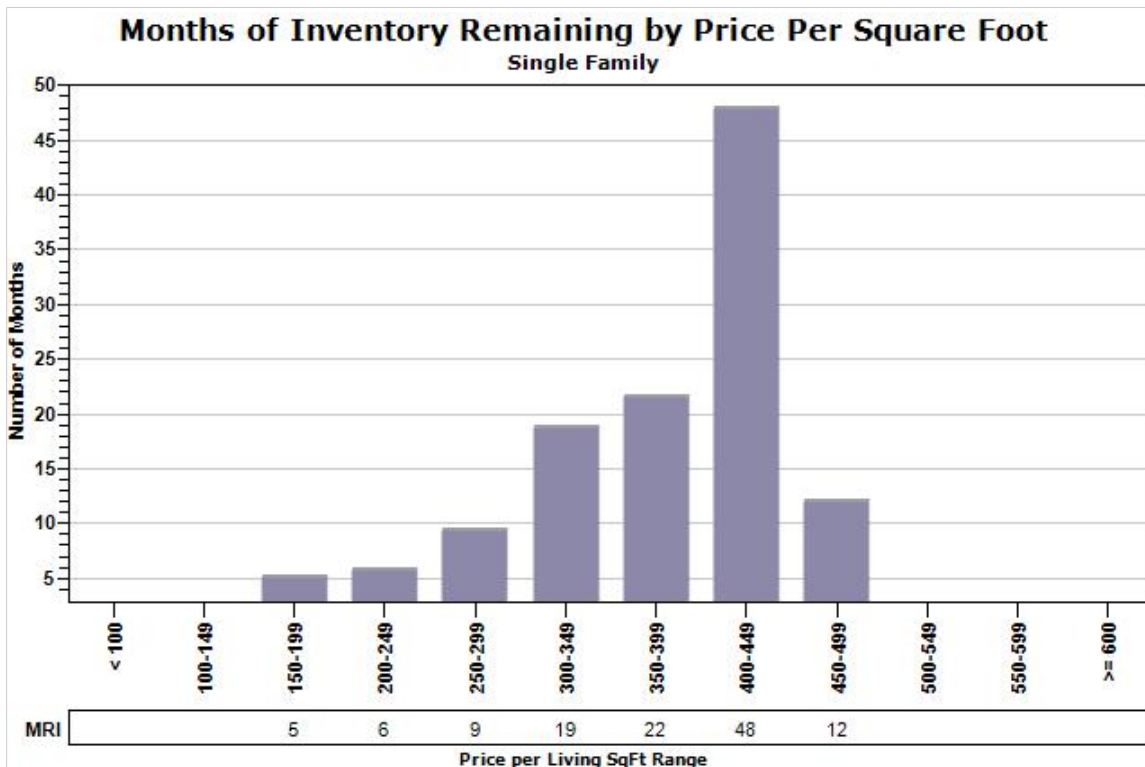

Data Source: MLS

State: AZ; County: 04025; Zip: 86336, 86339, 86340, 86341

Russ  
Lyon

Sotheby's  
INTERNATIONAL REALTY

Created: 07/14/2016

Market Report : SEDONA, AZ

Data Source: MLS

Data Source: MLS