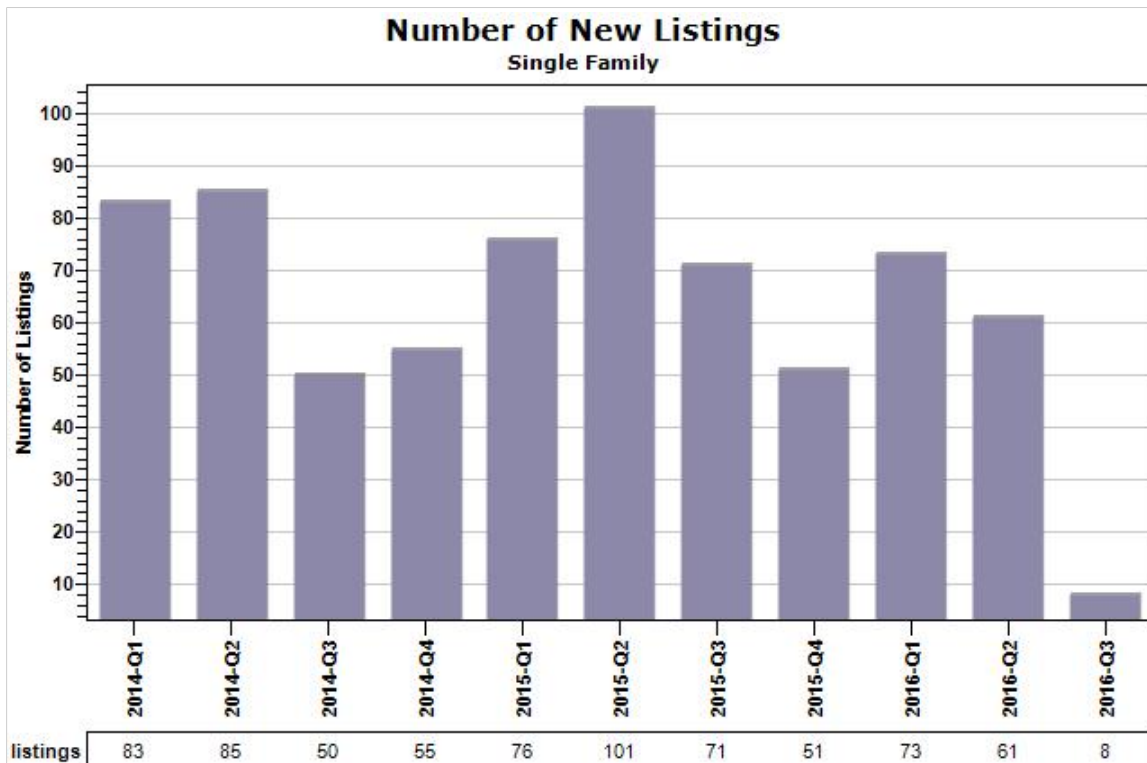

Data Source: MLS

Data Source: MLS

State: AZ; County: 04025; Zip: 86336, 86339, 86340, 86341

Russ  
Lyon

Sotheby's  
INTERNATIONAL REALTY

Created: 07/14/2016

Market Report : SEDONA, AZ

Data Source: MLS