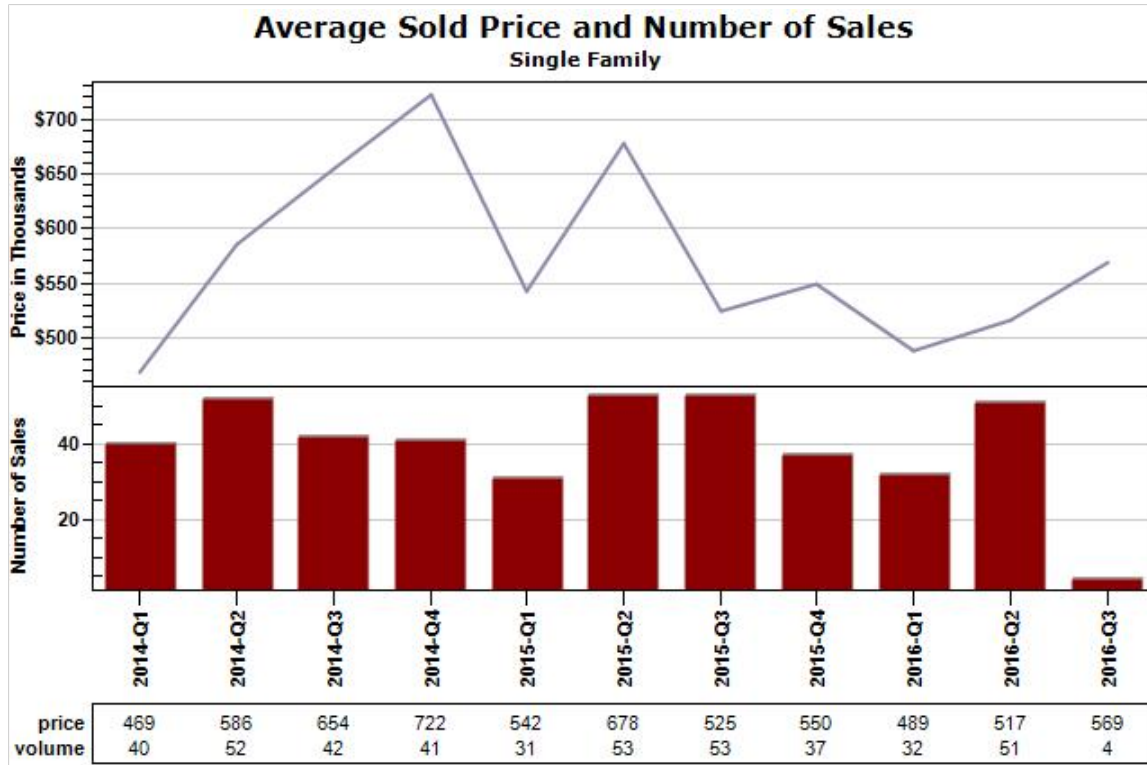

Russ  
Lyon

Sotheby's  
INTERNATIONAL REALTY

Created: 07/14/2016

Market Report : SEDONA, AZ

Data Source: MLS

Data Source: MLS

State: AZ; County: 04025; Zip: 86336, 86339, 86340, 86341

Market Report : SEDONA, AZ