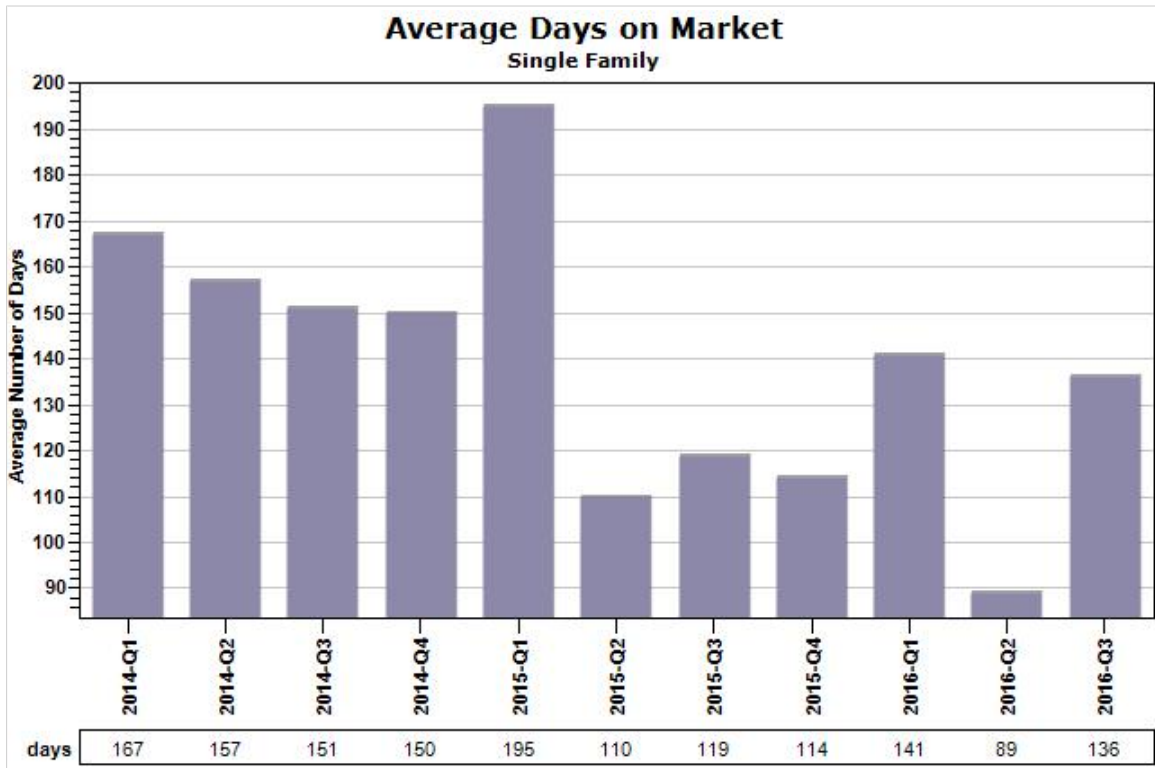

Russ  
Lyon

Sotheby's  
INTERNATIONAL REALTY

Created: 07/14/2016

Market Report : SEDONA, AZ

Data Source: MLS

Data Source: MLS

State: AZ; County: 04025; Zip: 86336, 86339, 86340, 86341

Market Report : SEDONA, AZ