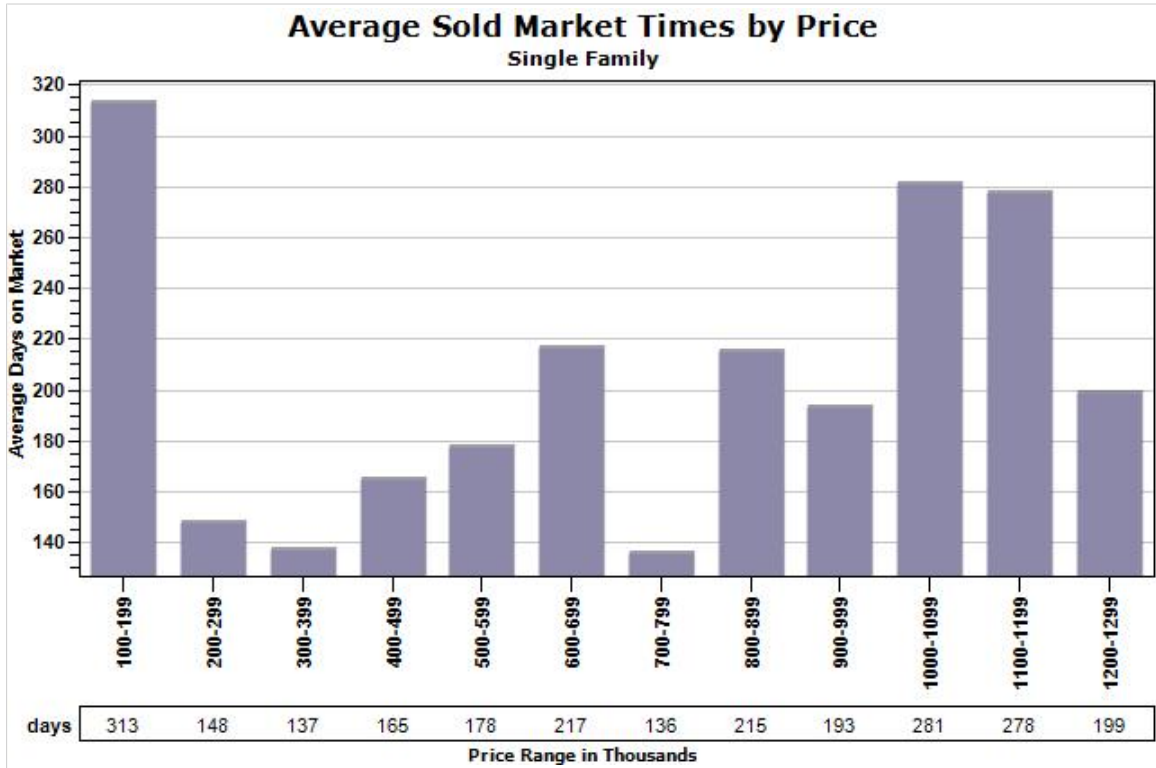

Market Report : SEDONA, AZ

Data Source: MLS

State: AZ; County: 04025; Zip: 86336, 86339, 86340, 86341

Courtesy of Russ Lyon Sotheby's International Realty, and based on information from the Arizona Regional MLS, Northern Arizona Association of Realtors, Prescott Area Association of REALTORS, Santa Cruz County Multiple Listing Service, Sedona Verde Valley Association of Realtors, Inc, Tucson Association of Realtors, White Mountain Association of Realtors, Inc. Neither Russ Lyon Sotheby's International Realty nor Arizona Regional MLS, Northern Arizona Association of Realtors, Prescott Area Association of REALTORS, Santa Cruz County Multiple Listing Service, Sedona Verde Valley Association of Realtors, Inc, Tucson Association of Realtors, White Mountain Association of Realtors, Inc guarantees or is in any way responsible for the accuracy of the information. The information should be independently verified. All data is provided "AS IS" with all faults. Data maintained by Russ Lyon Sotheby's International Realty or Arizona Regional MLS, Northern Arizona Association of Realtors, Prescott Area Association of REALTORS, Santa Cruz County Multiple Listing Service, Sedona Verde Valley Association of Realtors, Inc, Tucson Association of Realtors, White Mountain Association of Realtors, Inc may not reflect all real estate activity in the market. Copyright 2016 Arizona Regional MLS, Northern Arizona Association of Realtors, Prescott Area Association of REALTORS, Santa Cruz County Multiple Listing Service, Sedona Verde Valley Association of Realtors, Inc, Tucson Association of Realtors, White Mountain Association of Realtors, Inc. All rights reserved.

Equal Housing Opportunity Statement: We are pledged to the letter and spirit of U.S. policy for the achievement of equal housing opportunity throughout the Nation. We encourage and support an affirmative advertising and marketing program in which there are no barriers to obtaining housing because of race, color, religion, sex, handicap, familial status, or national origin.