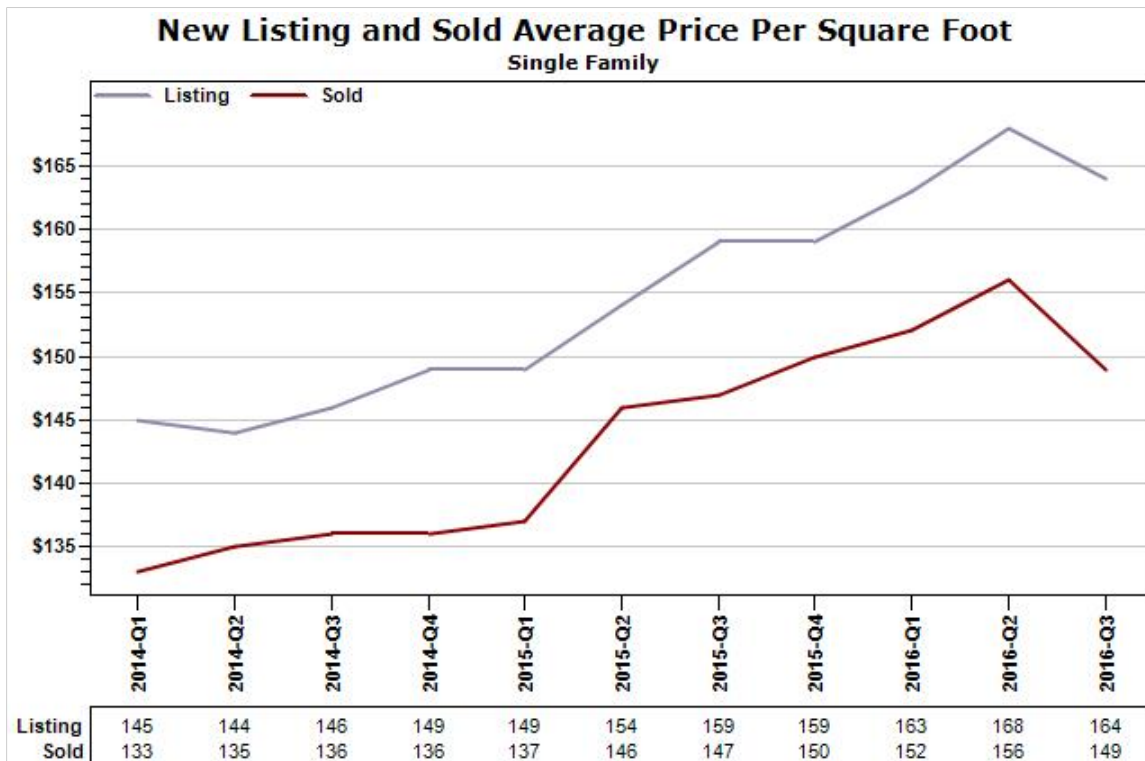

Data Source: MLS

State: AZ; County: 04013; Zip: 85280, 85281, 85282, 85283, 85284, 85285, 85287