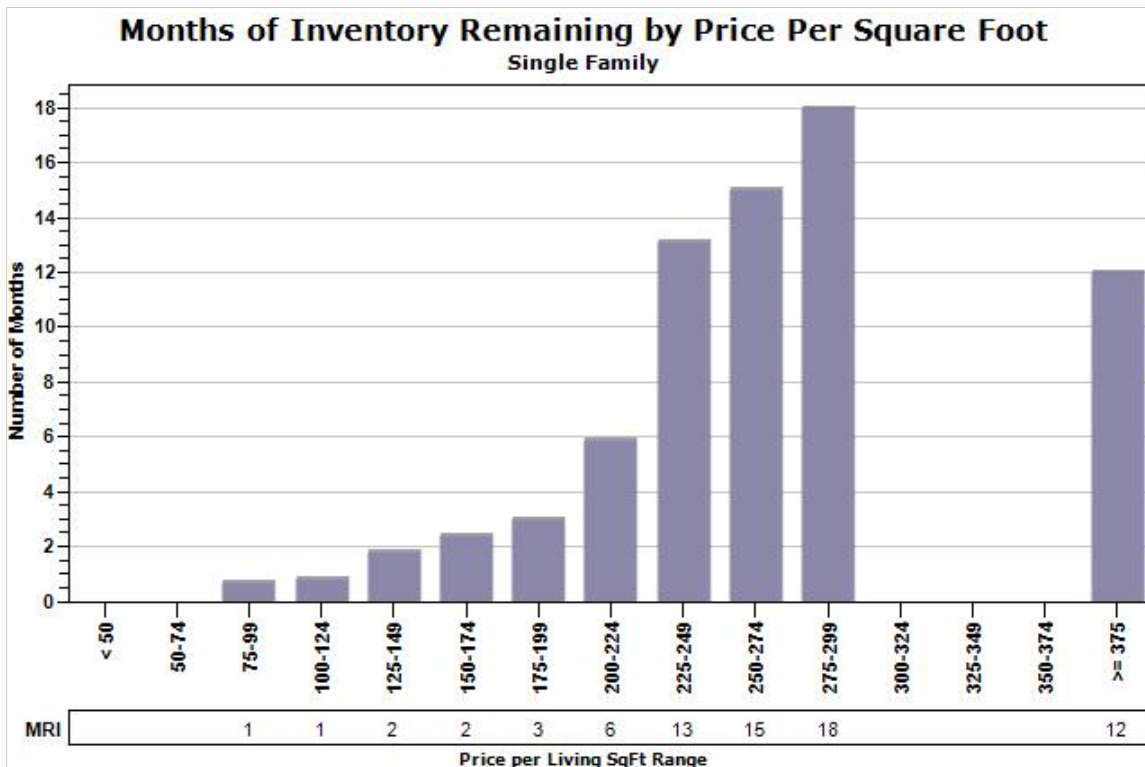

Data Source: MLS

State: AZ; County: 04013; Zip: 85280, 85281, 85282, 85283, 85284, 85285, 85287