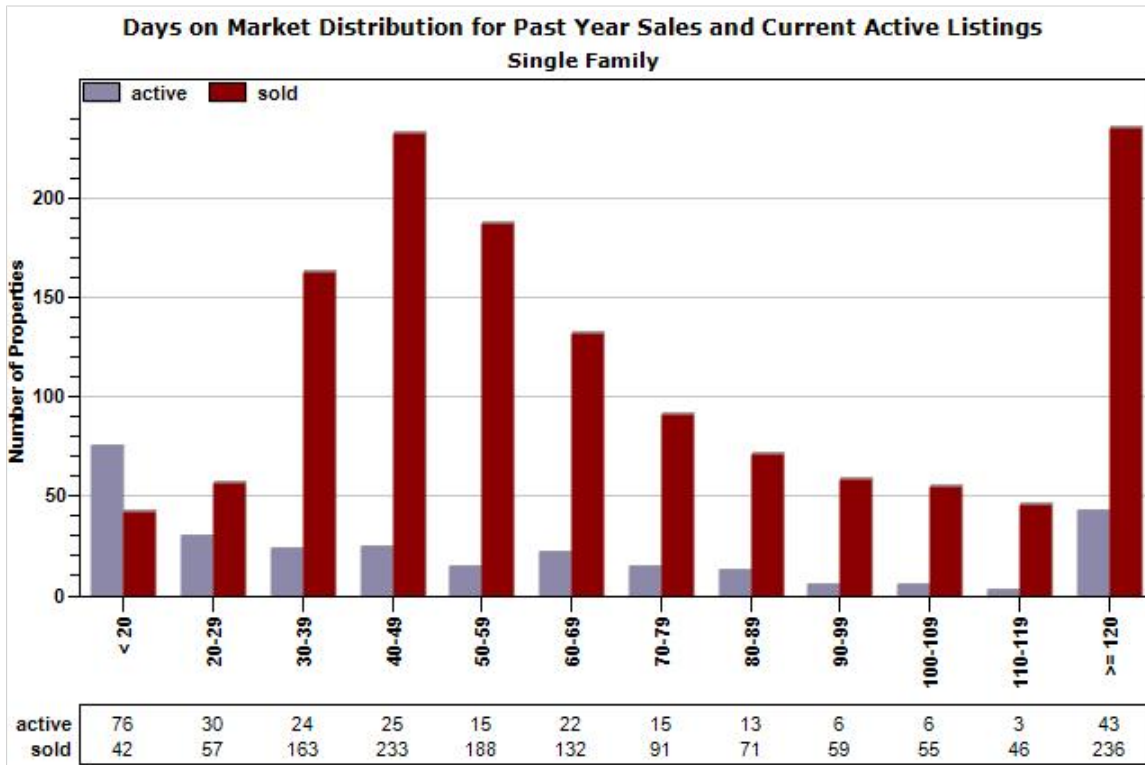

Market Report : TEMPE, AZ

Data Source: MLS

Data Source: MLS

State: AZ; County: 04013; Zip: 85280, 85281, 85282, 85283, 85284, 85285, 85287

Russ
Lyon

Sotheby's
INTERNATIONAL REALTY

Created: 07/14/2016

Market Report : TEMPE, AZ