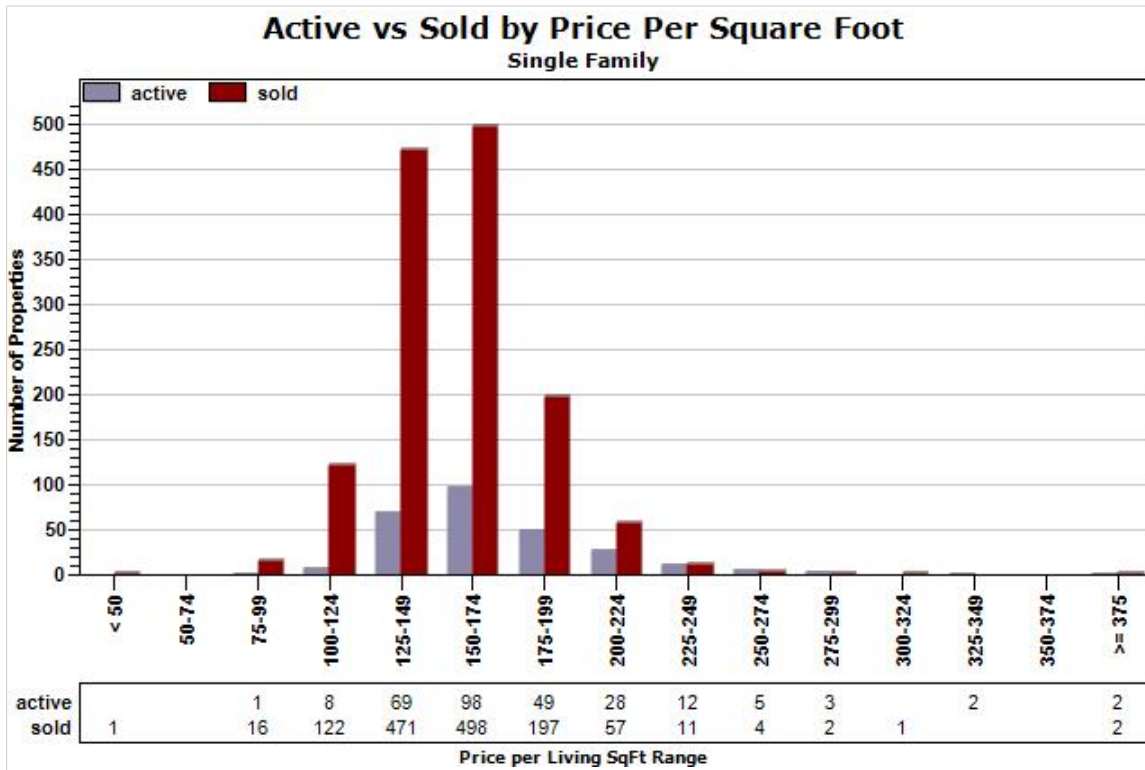

Russ
Lyon

Sotheby's
INTERNATIONAL REALTY

Created: 07/14/2016

Market Report : TEMPE, AZ

Data Source: MLS