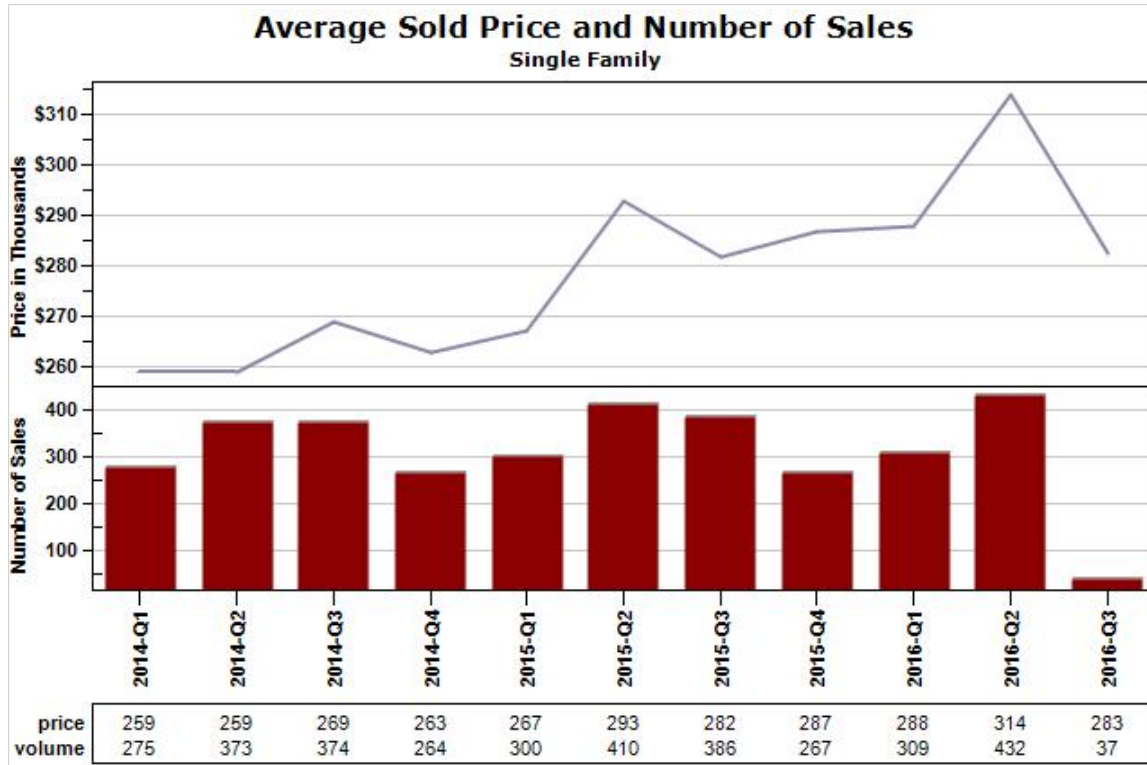

Russ
Lyon

Sotheby's
INTERNATIONAL REALTY

Created: 07/14/2016

Market Report : TEMPE, AZ

Data Source: MLS

Data Source: MLS

State: AZ; County: 04013; Zip: 85280, 85281, 85282, 85283, 85284, 85285, 85287

Russ
Lyon