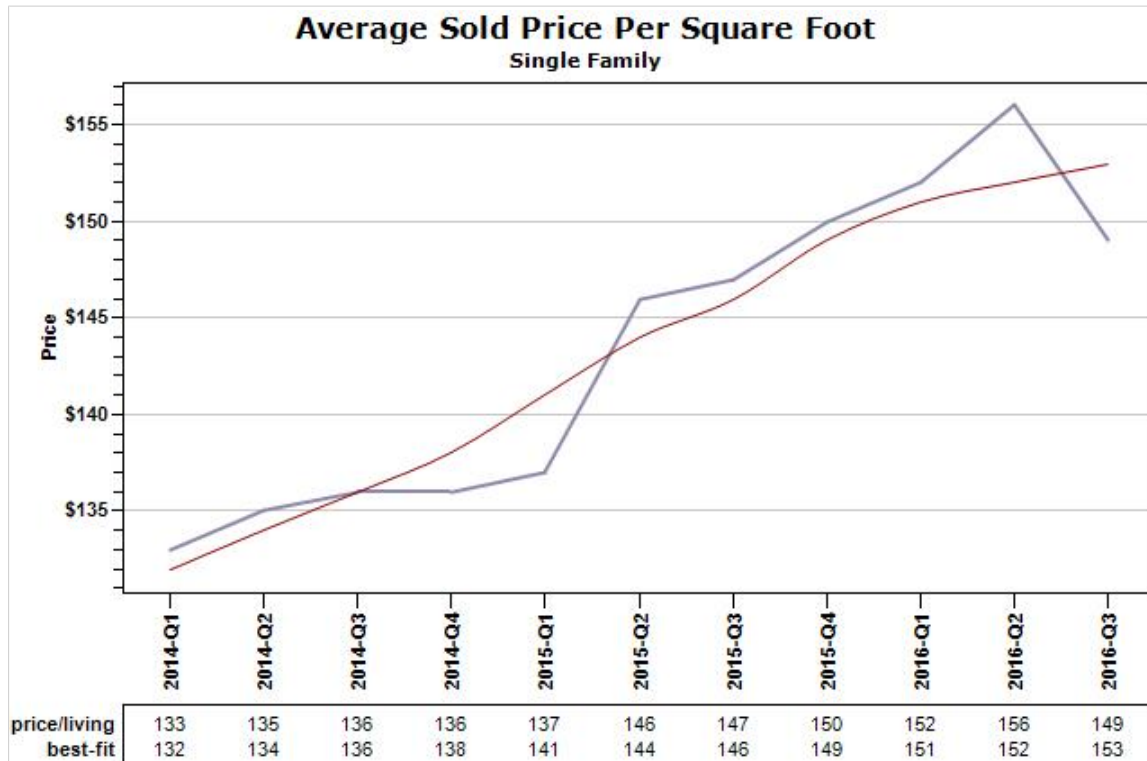

Russ
Lyon

Sotheby's
INTERNATIONAL REALTY

Created: 07/14/2016

Market Report : TEMPE, AZ

Data Source: MLS

Data Source: MLS

State: AZ; County: 04013; Zip: 85280, 85281, 85282, 85283, 85284, 85285, 85287

Russ
Lyon