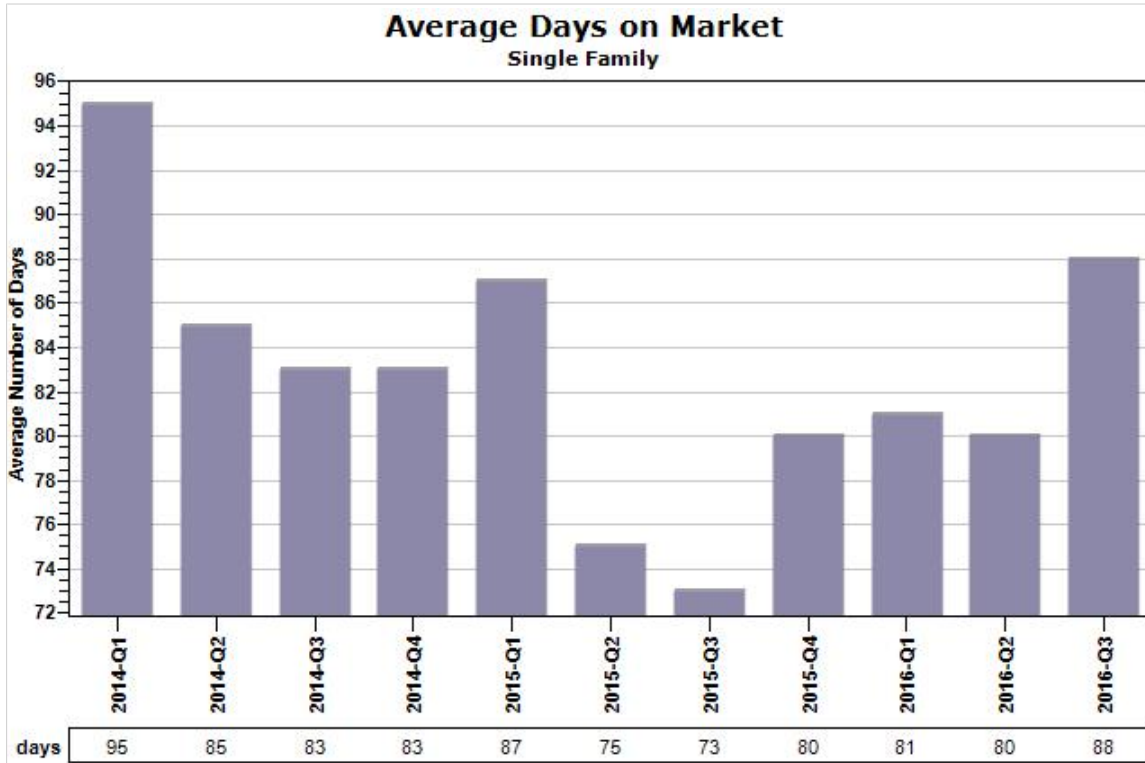

Russ
Lyon

Sotheby's
INTERNATIONAL REALTY

Created: 07/14/2016

Market Report : TEMPE, AZ

Data Source: MLS