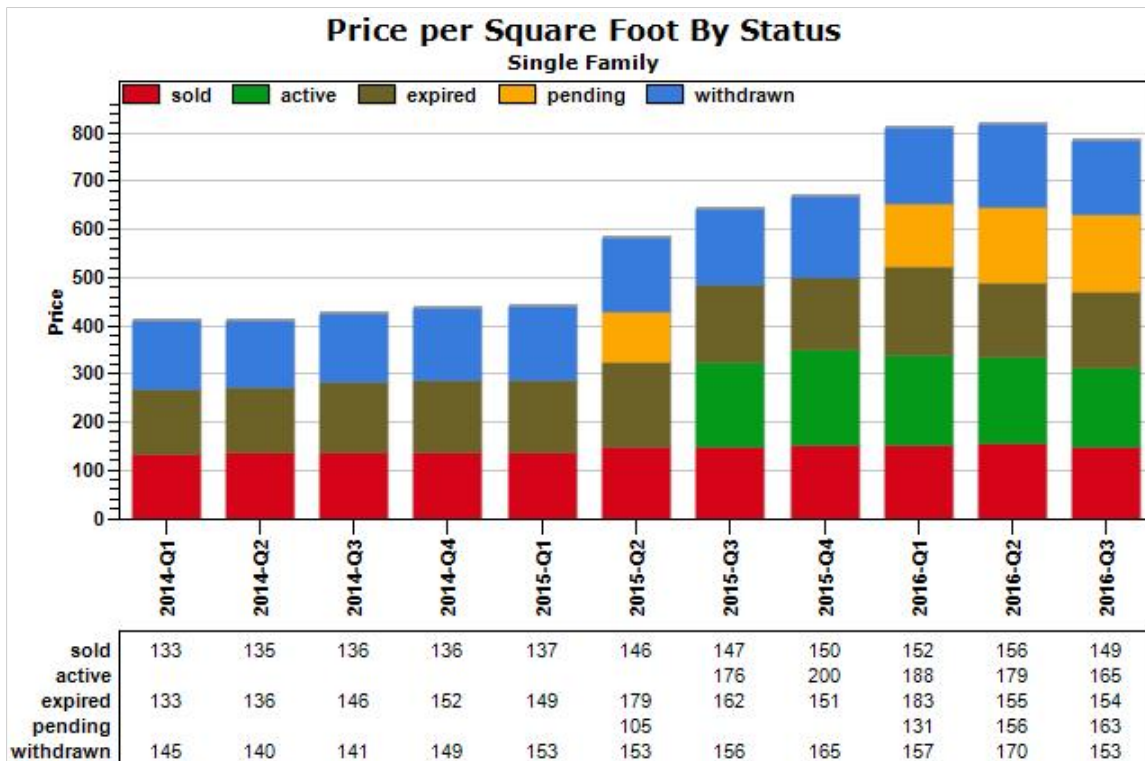

Russ
Lyon

Sotheby's
INTERNATIONAL REALTY

Created: 07/14/2016

Market Report : TEMPE, AZ

Data Source: MLS

Data Source: MLS

State: AZ; County: 04013; Zip: 85280, 85281, 85282, 85283, 85284, 85285, 85287

Russ
Lyon

Sotheby's
INTERNATIONAL REALTY

Created: 07/14/2016

Market Report : TEMPE, AZ

Data Source: MLS

Data Source: MLS

State: AZ; County: 04013; Zip: 85280, 85281, 85282, 85283, 85284, 85285, 85287

Russ
Lyon

Sotheby's
INTERNATIONAL REALTY