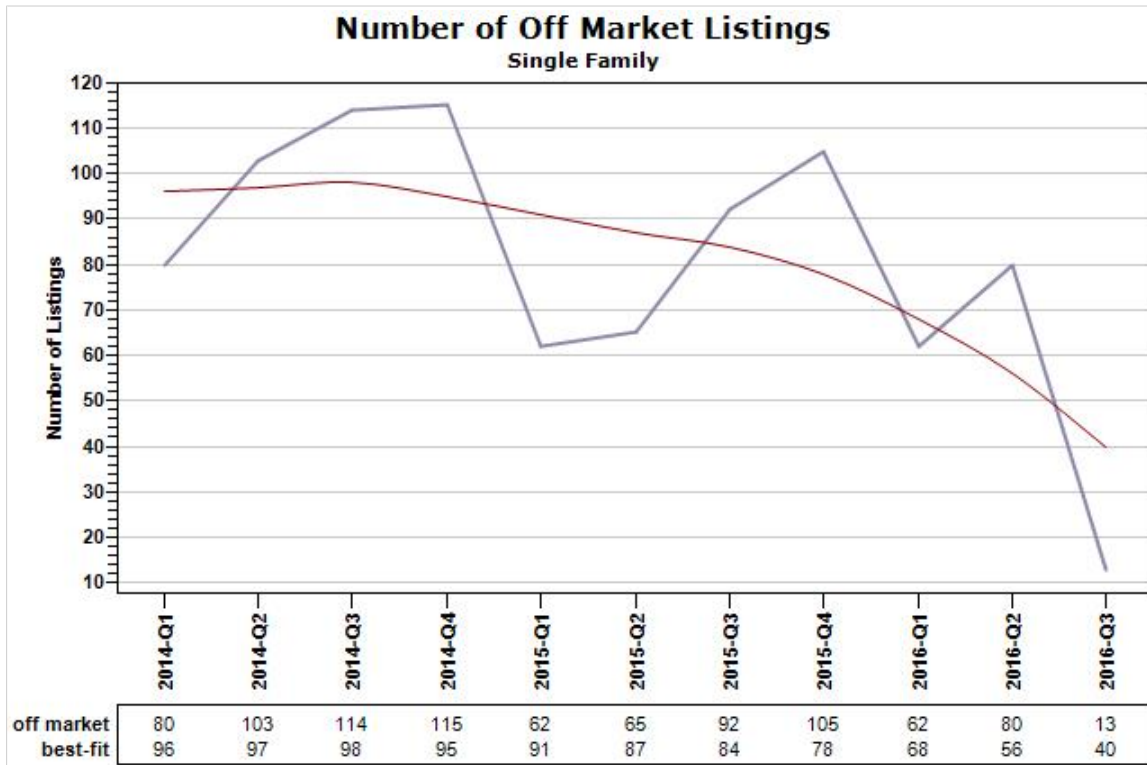

Russ
Lyon

Sotheby's
INTERNATIONAL REALTY

Created: 07/14/2016

Market Report : TEMPE, AZ

Data Source: MLS