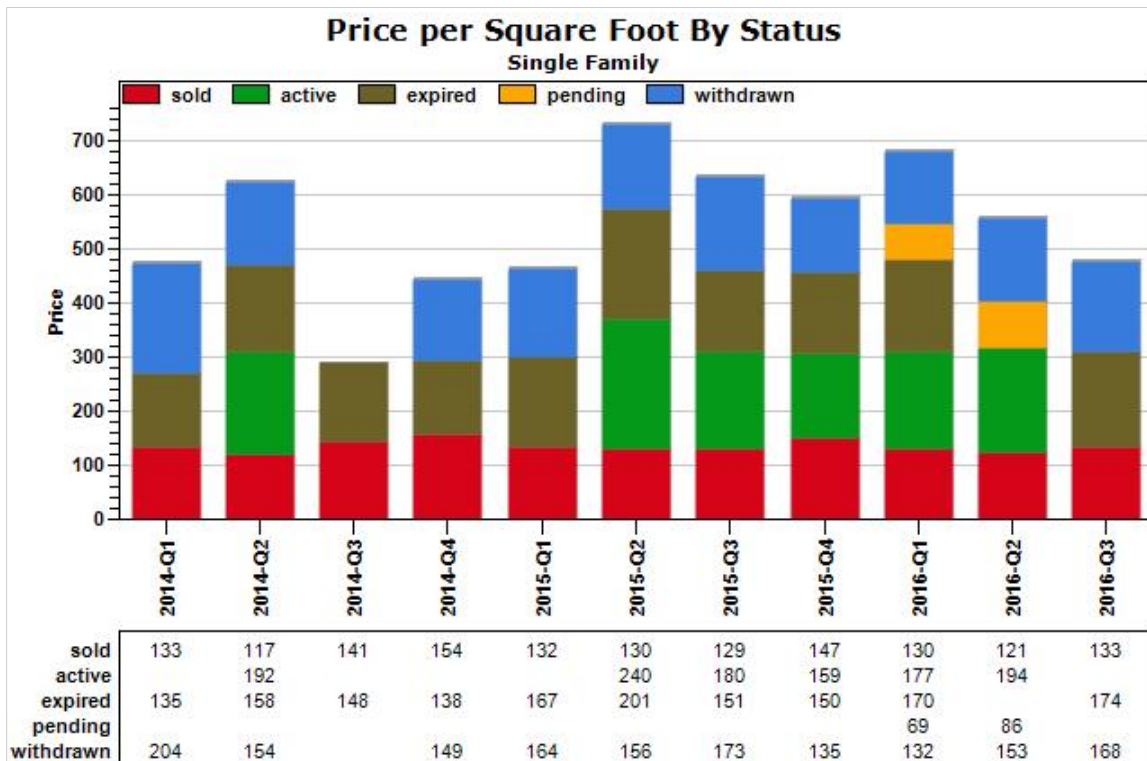

Data Source: MLS

State: AZ; County: 04023; City: TUBAC