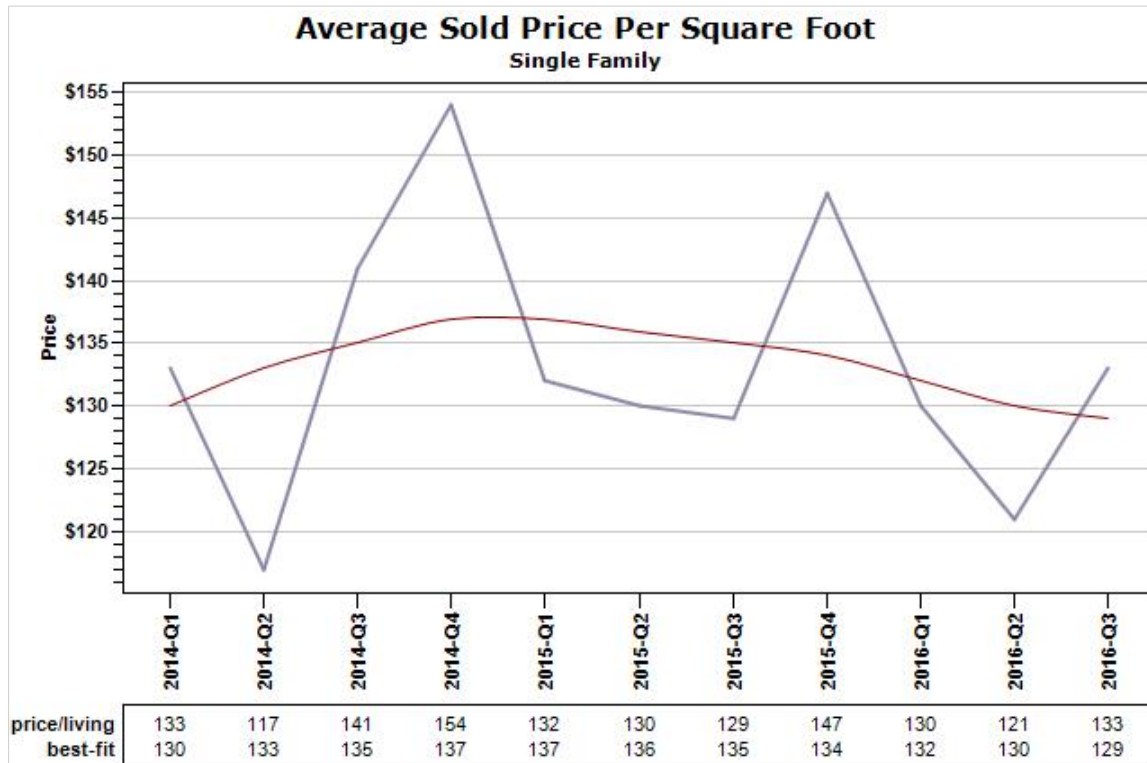

Data Source: MLS

State: AZ; County: 04023; City: TUBAC