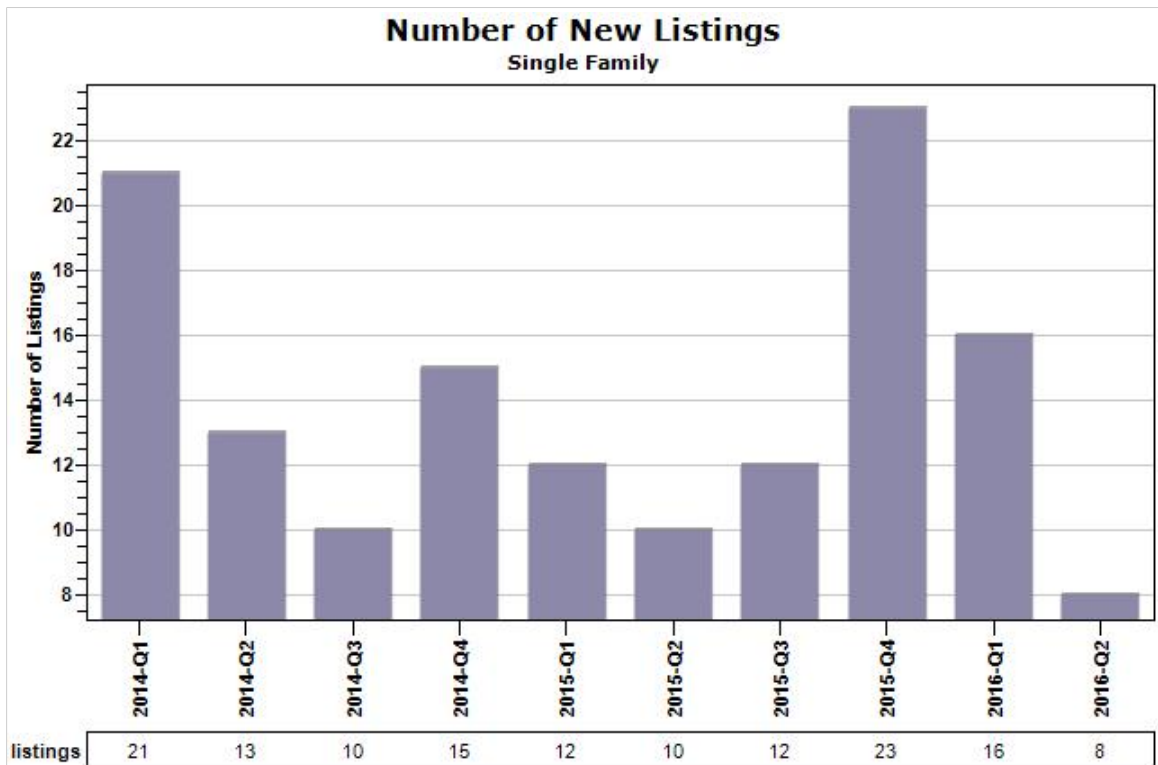

Sotheby's
INTERNATIONAL REALTY

Created: 07/14/2016

Market Report : TUBAC, AZ

Data Source: MLS

Data Source: MLS

State: AZ; County: 04023; City: TUBAC

Market Report : TUBAC, AZ

Data Source: MLS