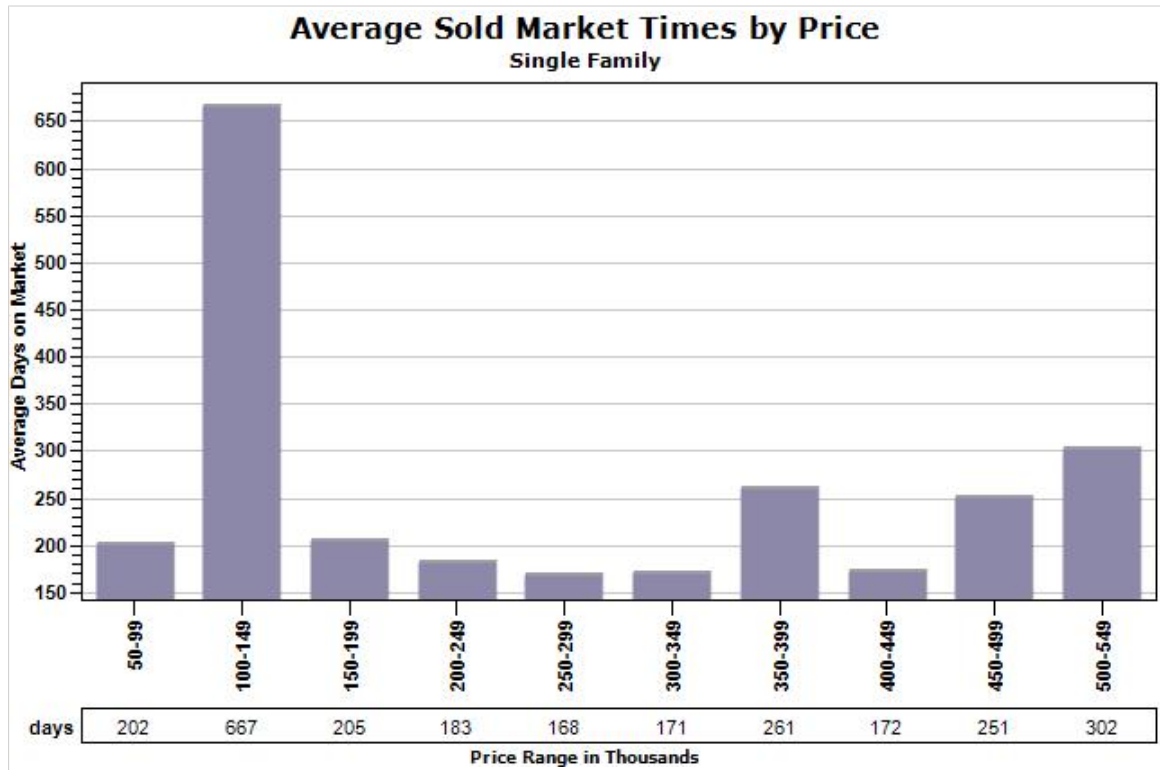

Created: 07/14/2016

Market Report : TUBAC, AZ

Data Source: MLS

Data Source: MLS

State: AZ; County: 04023; City: TUBAC

Market Report : TUBAC, AZ

Data Source: MLS

State: AZ; County: 04023; City: TUBAC