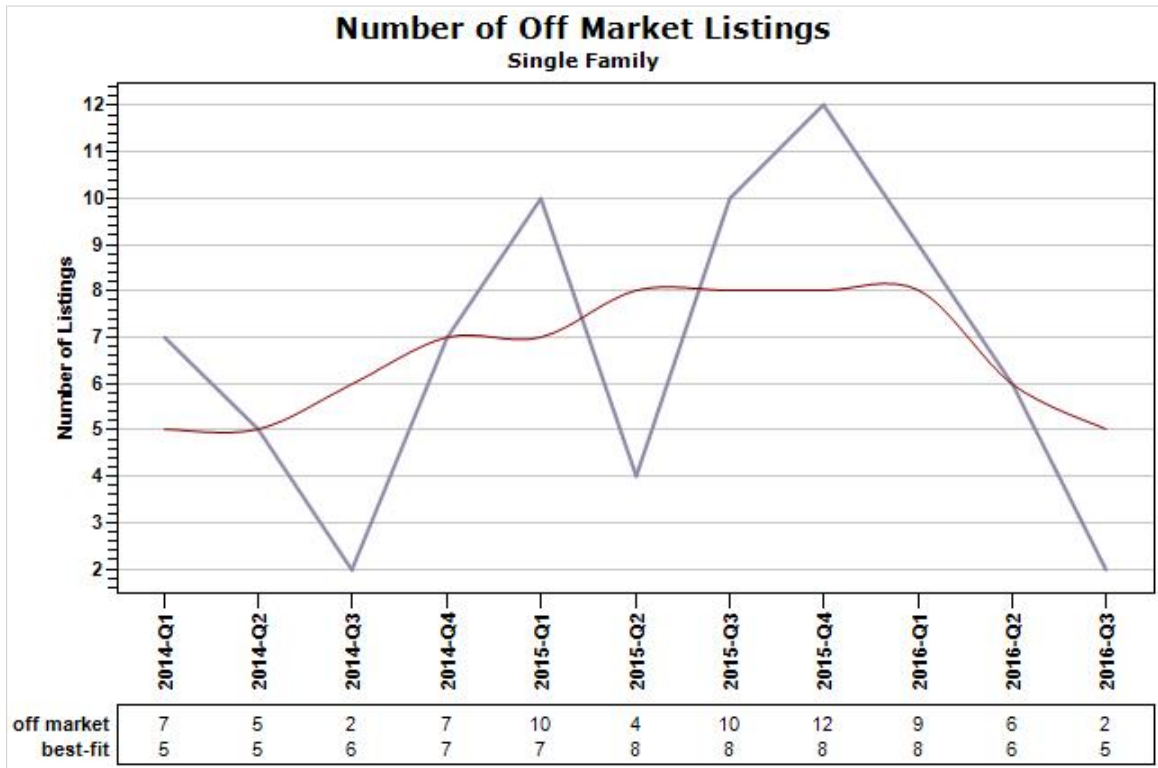

Sotheby's
INTERNATIONAL REALTY

Created: 07/14/2016

Market Report : TUBAC, AZ

Data Source: MLS

Data Source: MLS

State: AZ; County: 04023; City: TUBAC

Market Report : TUBAC, AZ

Data Source: MLS