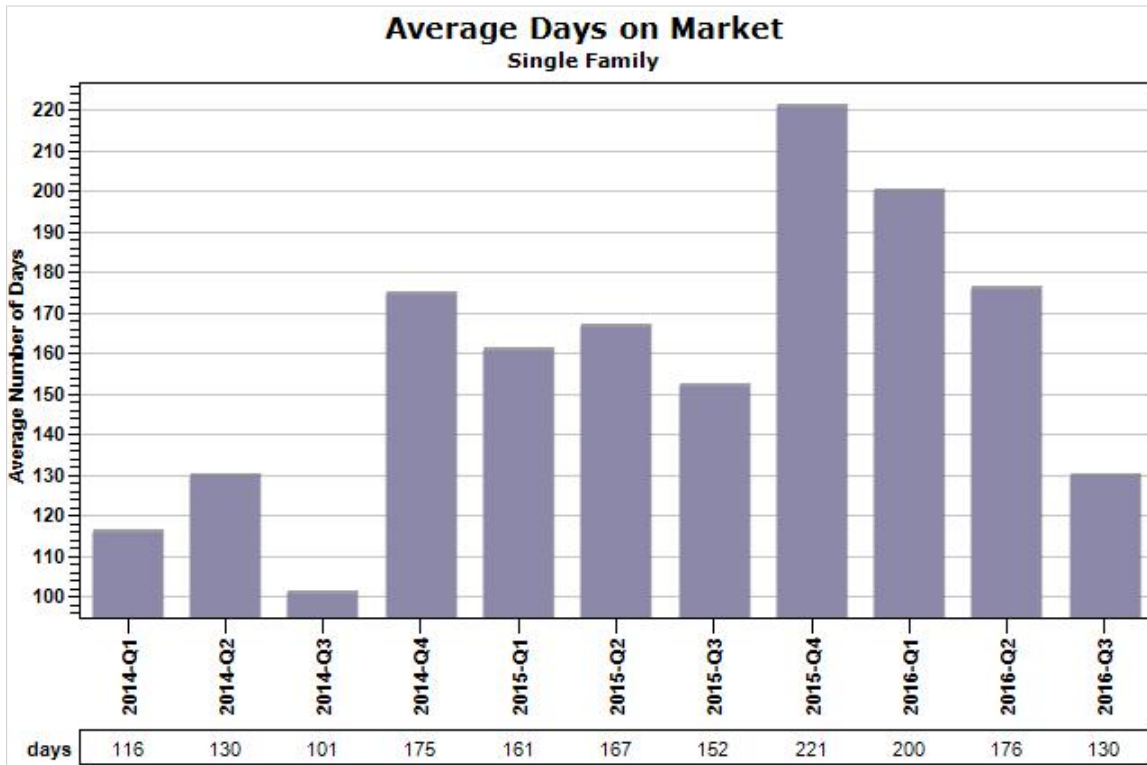

Russ
Lyon

Sotheby's
INTERNATIONAL REALTY

Created: 07/14/2016

Market Report : TUBAC, AZ

Data Source: MLS