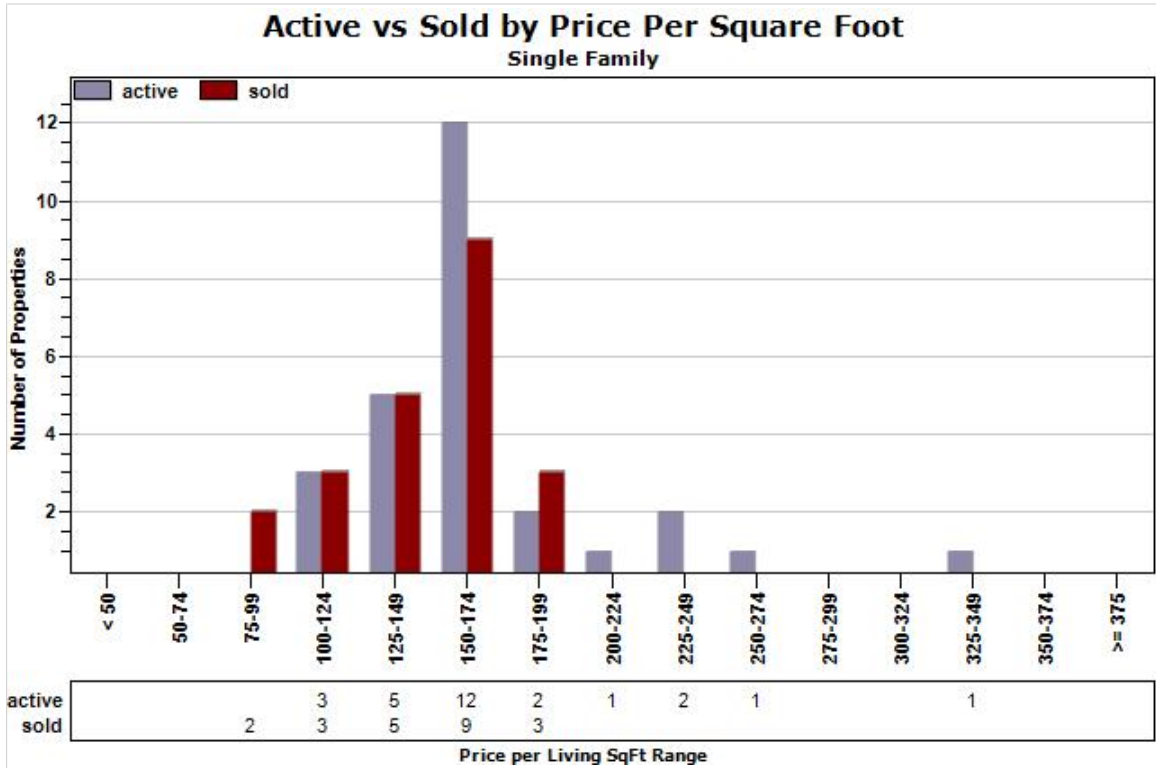

Market Report : TUBAC, AZ

Data Source: MLS