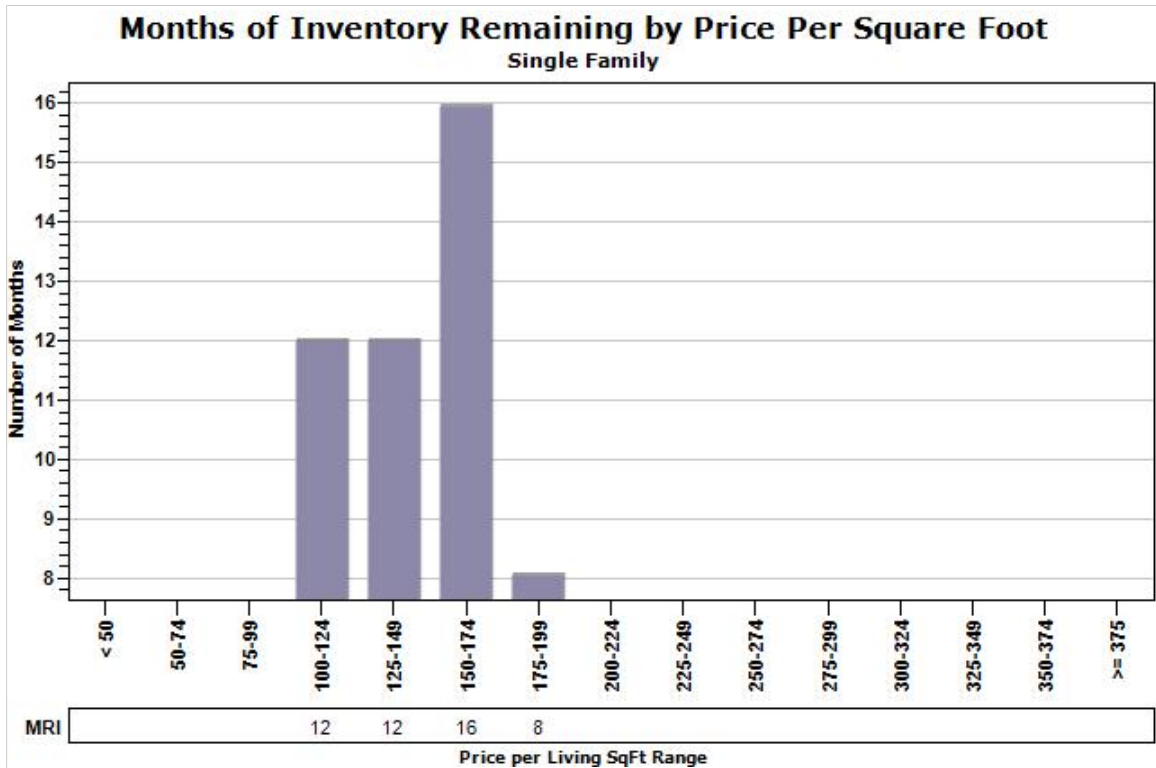

Data Source: MLS

State: AZ; County: 04023; City: TUBAC