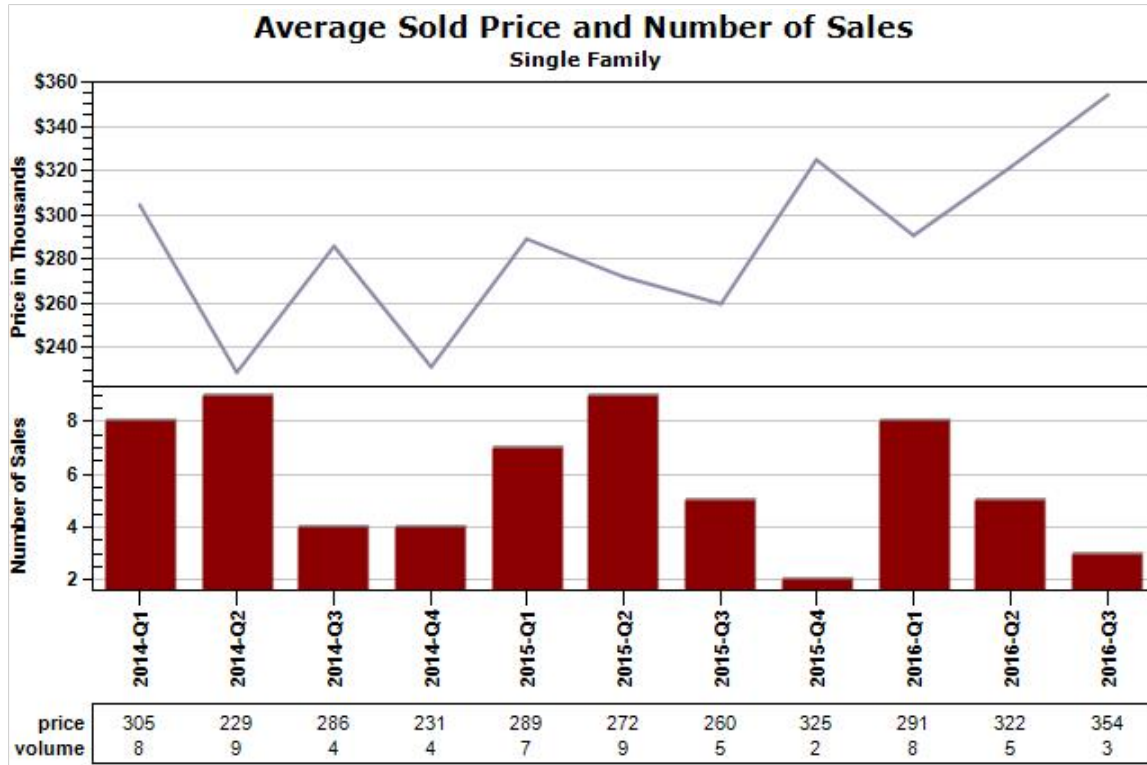

Russ
Lyon

Sotheby's
INTERNATIONAL REALTY

Created: 07/14/2016

Market Report : TUBAC, AZ

Data Source: MLS

Data Source: MLS

State: AZ; County: 04023; City: TUBAC

Russ
Lyon