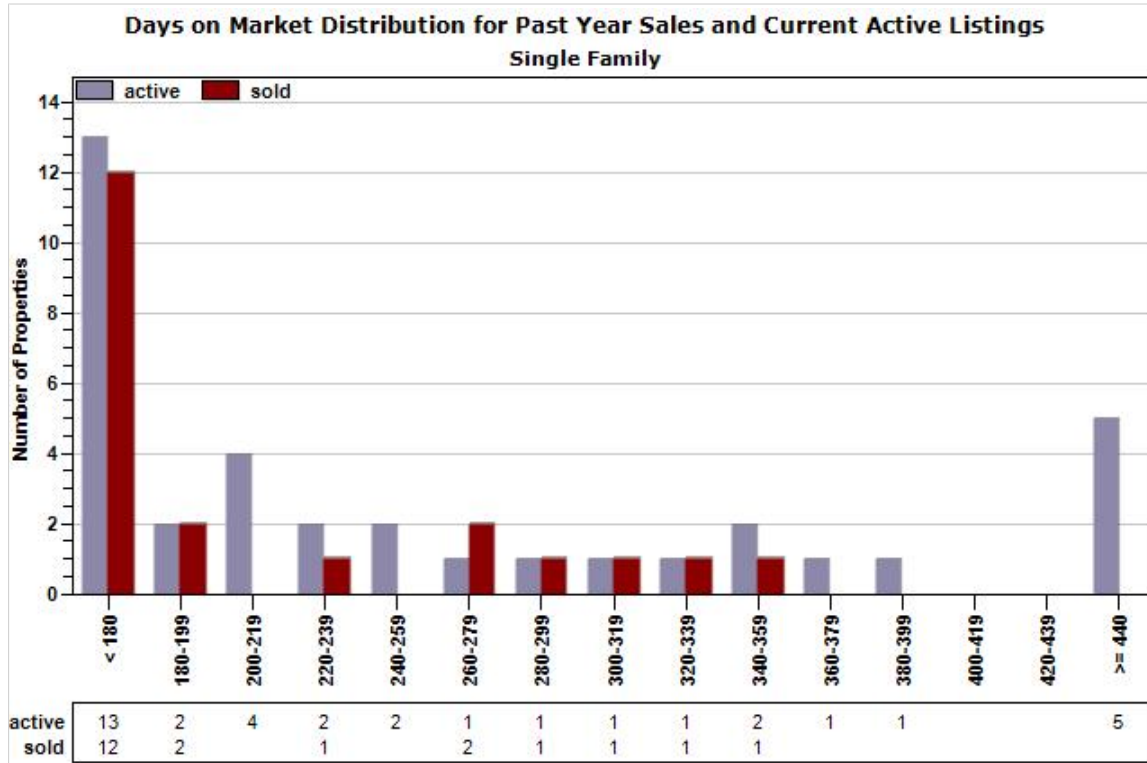

Russ
Lyon

Sotheby's
INTERNATIONAL REALTY

Created: 07/14/2016

Market Report : TUBAC, AZ

Data Source: MLS