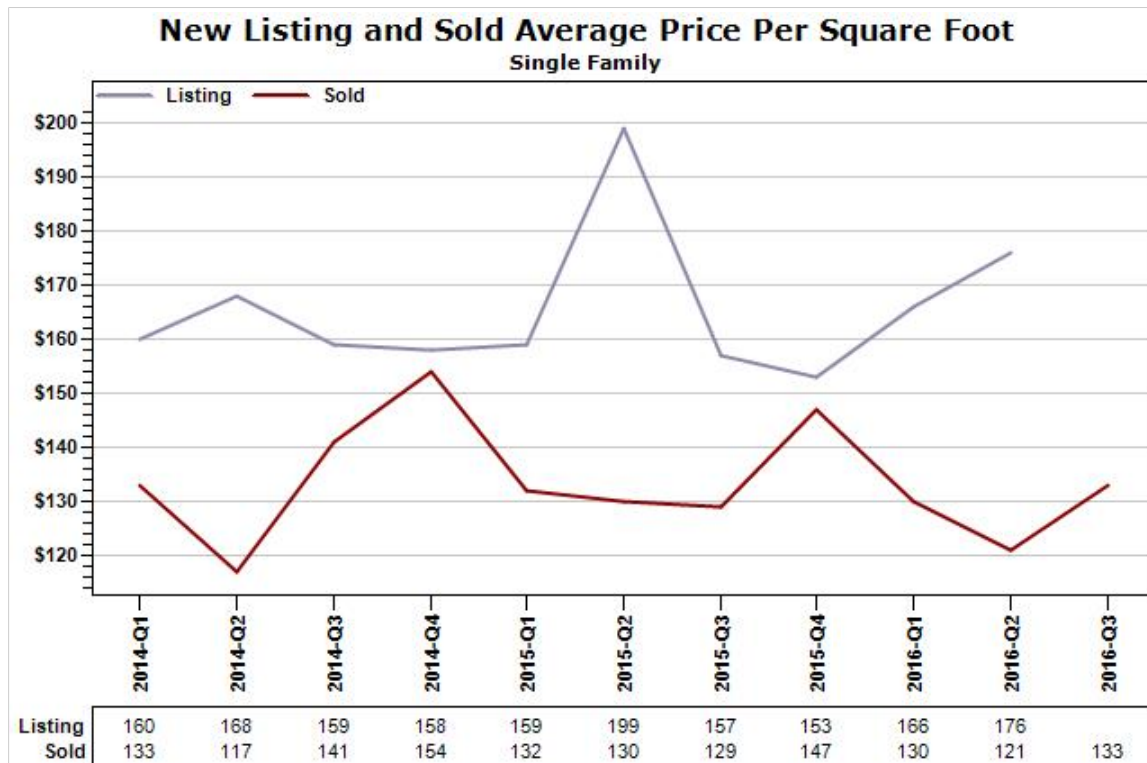

Data Source: MLS

State: AZ; County: 04023; City: TUBAC